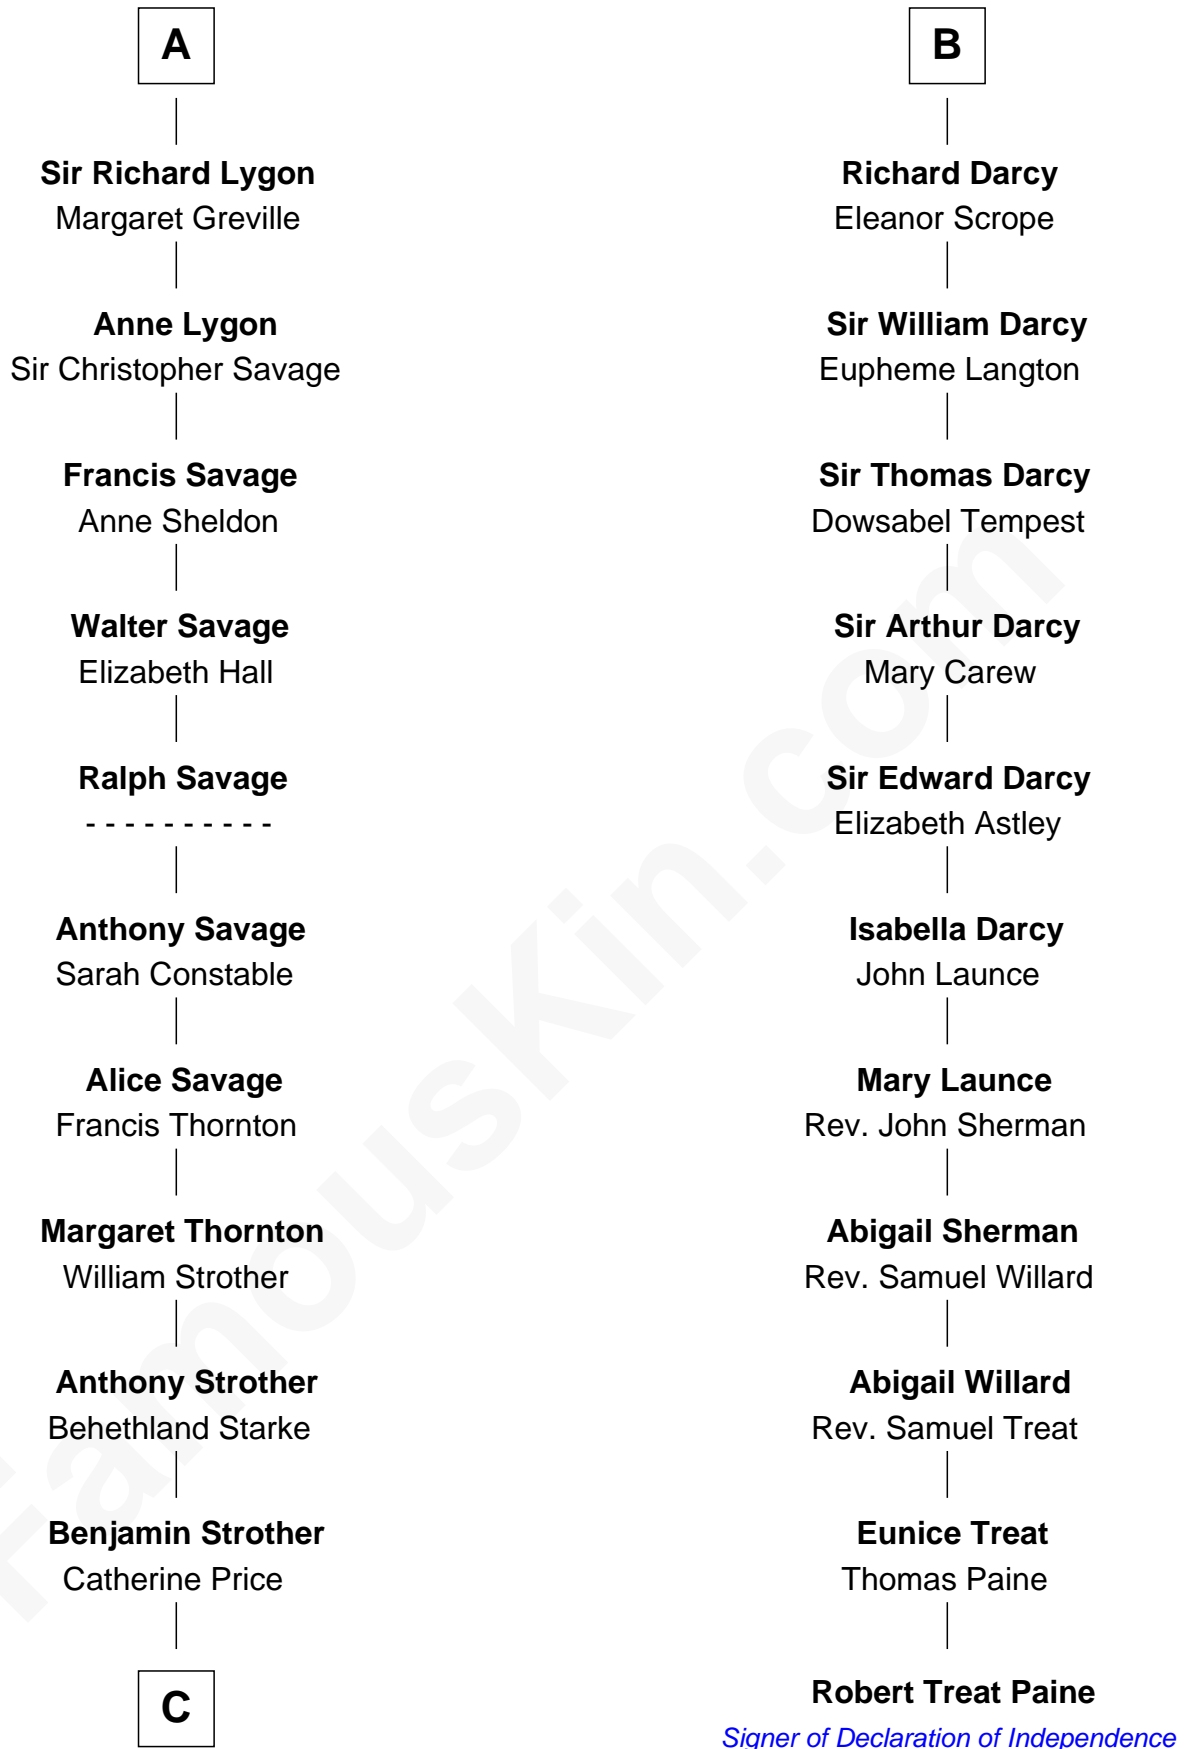

FamousKin.com

Relationship Chart of

Randolph Scott

Movie Actor

17th cousin 4 times removed of

Robert Treat Paine

Signer of the Declaration of Independence

C

—
Catherine Price Strother

Joseph Minor Crane

—
John William Crane

Margaret Ann Sadler

—
Joseph Minor Crane

Lavinia Lionberger

—
Lucy Lionberger Crane

George Grant Scott