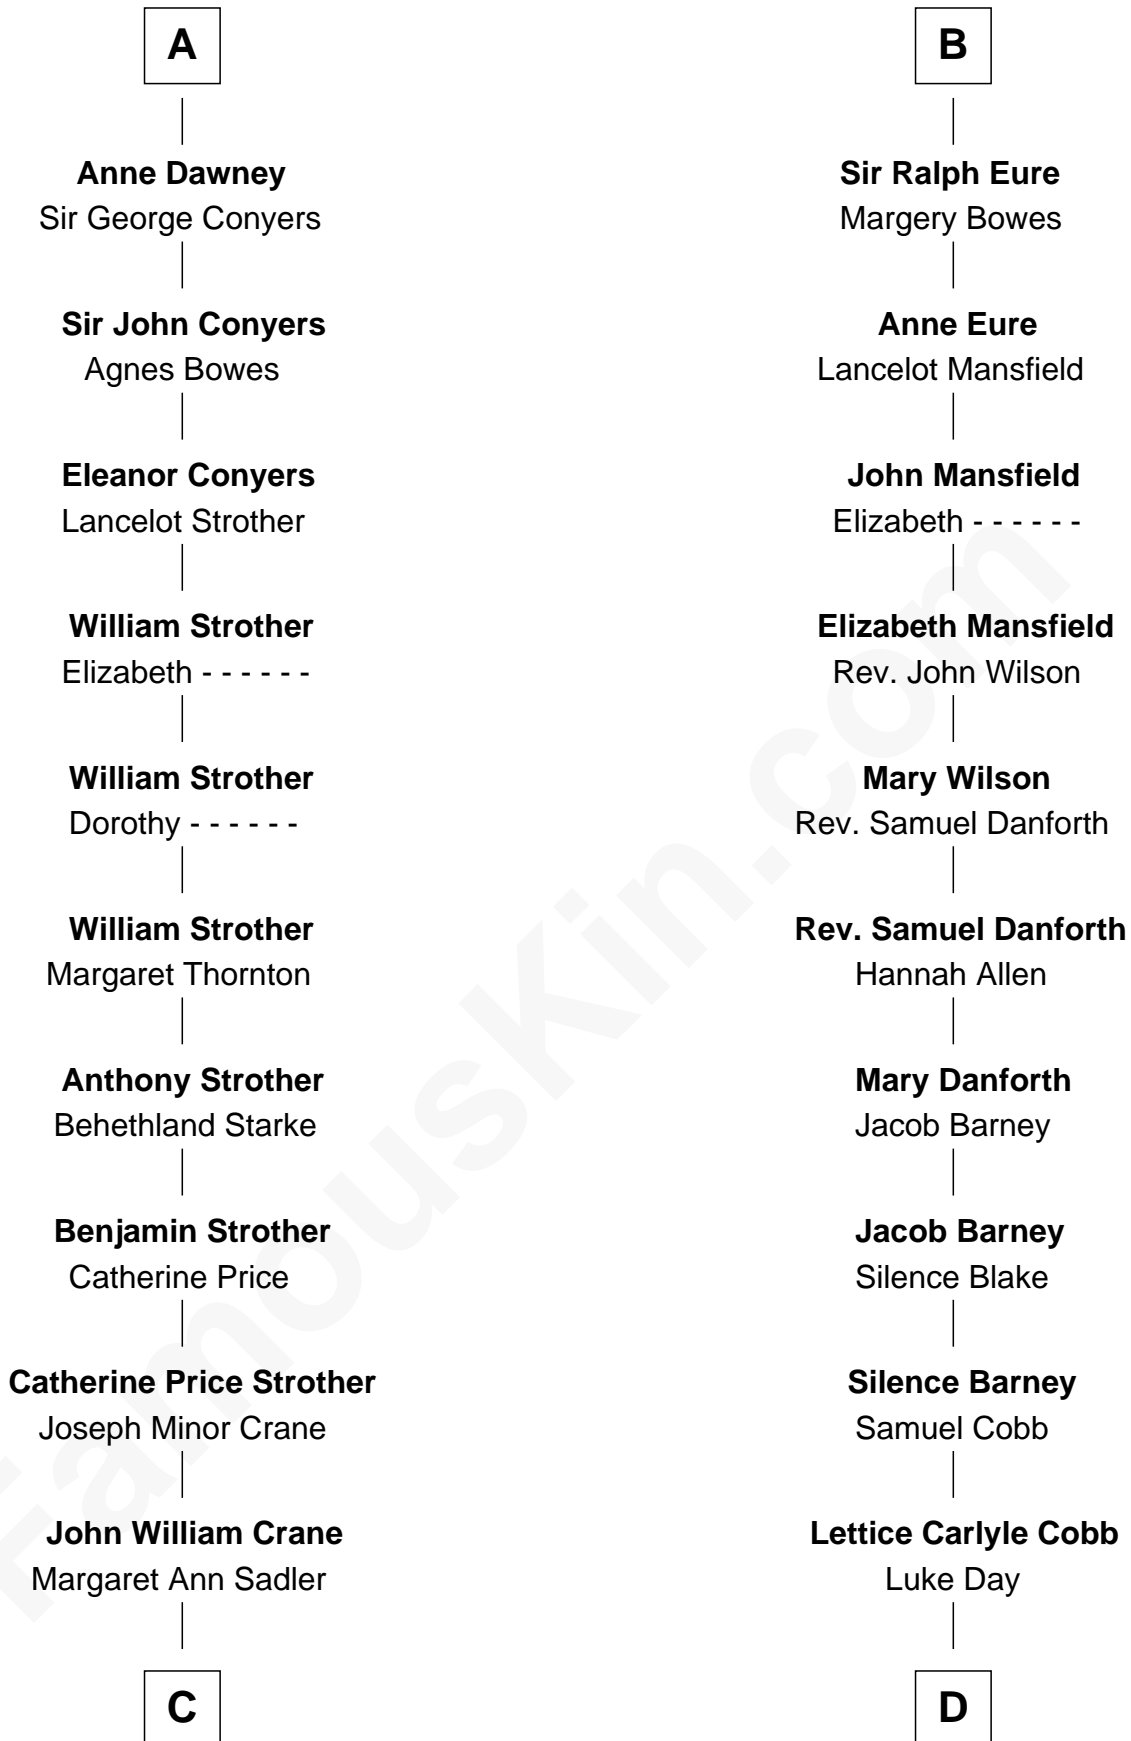

FamousKin.com
Relationship Chart of
Randolph Scott
Movie Actor

19th cousin 1 time removed of
Sandra Day O'Connor
First Female U.S. Supreme Court Justice

C

Joseph Minor Crane

Lavinia Lionberger

Lucy Lionberger Crane

George Grant Scott

Randolph Scott

Movie Actor

D

Hollis Day

Eliza L. Flanders

Henry Clay Day

Alice Edith Hilton

Henry R. Day

Ada Mae Wilkey

Sandra Day O'Connor

U.S. Supreme Court Justice

FamousKin.com