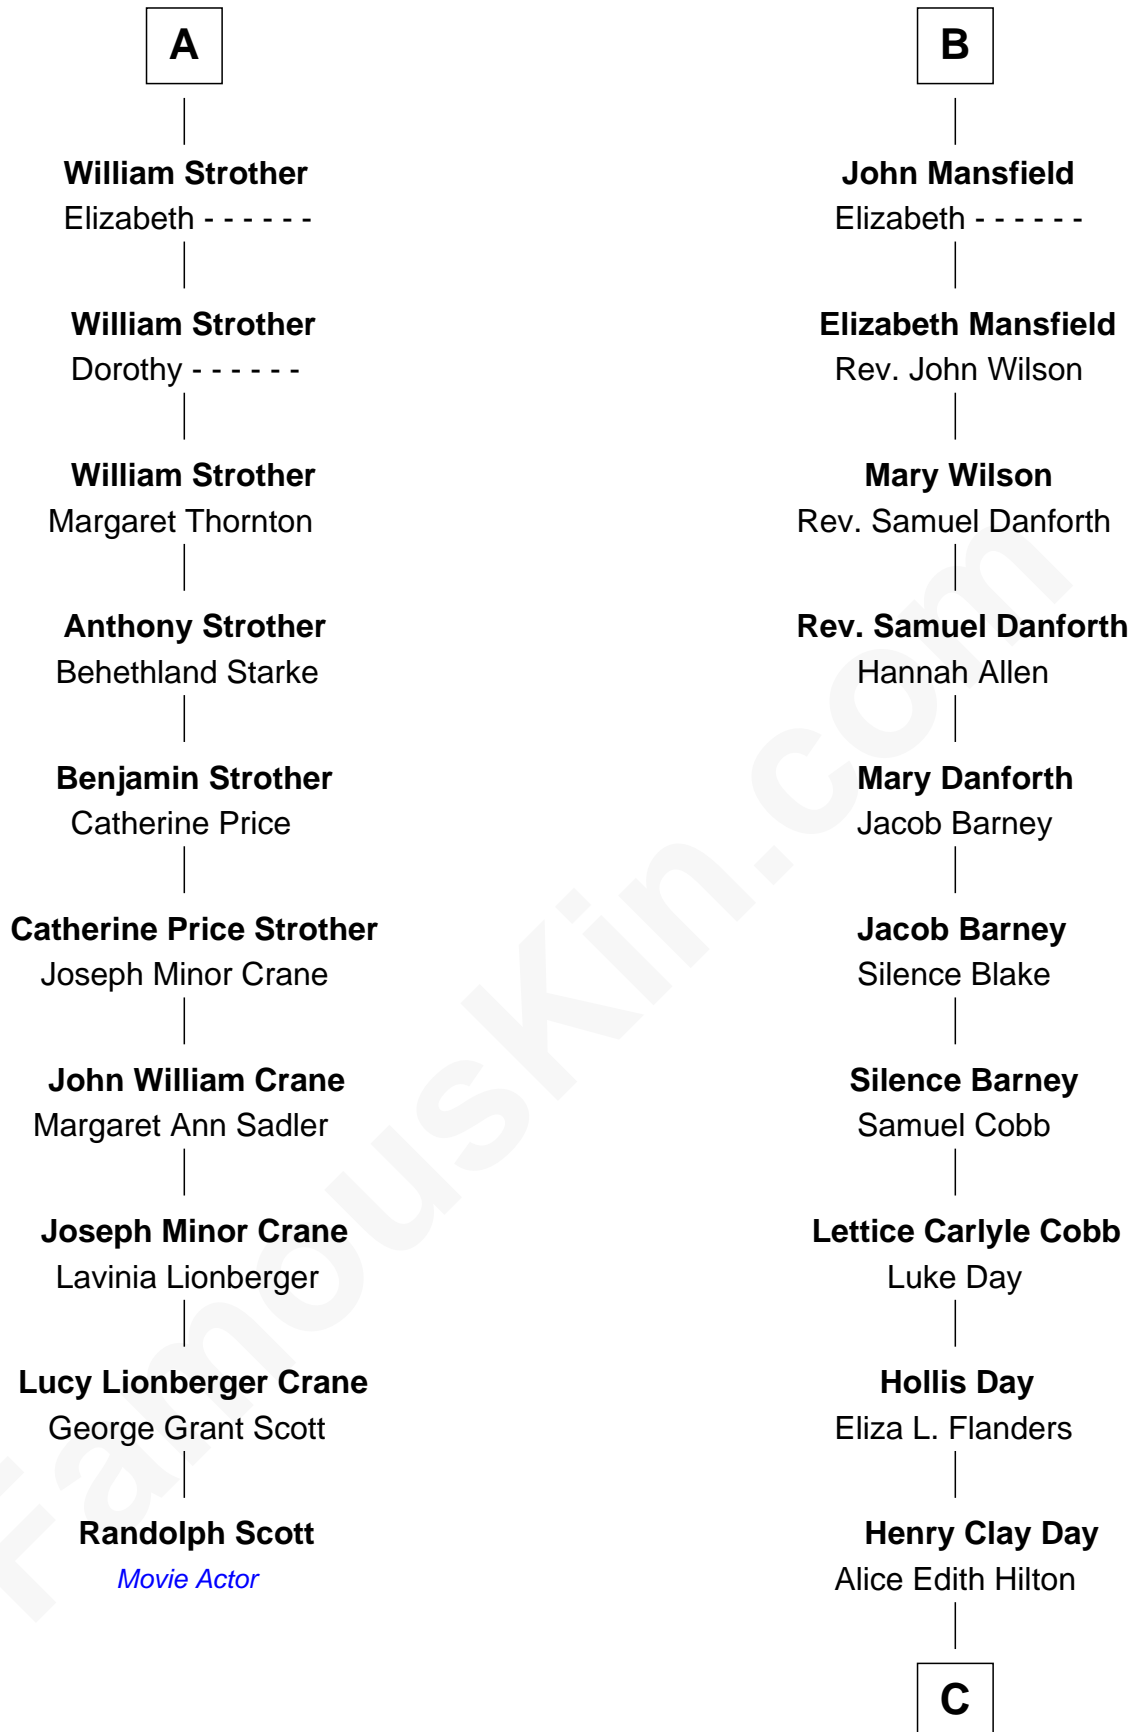

FamousKin.com
Relationship Chart of
Randolph Scott
Movie Actor

16th cousin 2 times removed of

Sandra Day O'Connor
First Female U.S. Supreme Court Justice

C

Henry R. Day
Ada Mae Wilkey

Sandra Day O'Connor
U.S. Supreme Court Justice

FamousKin.com