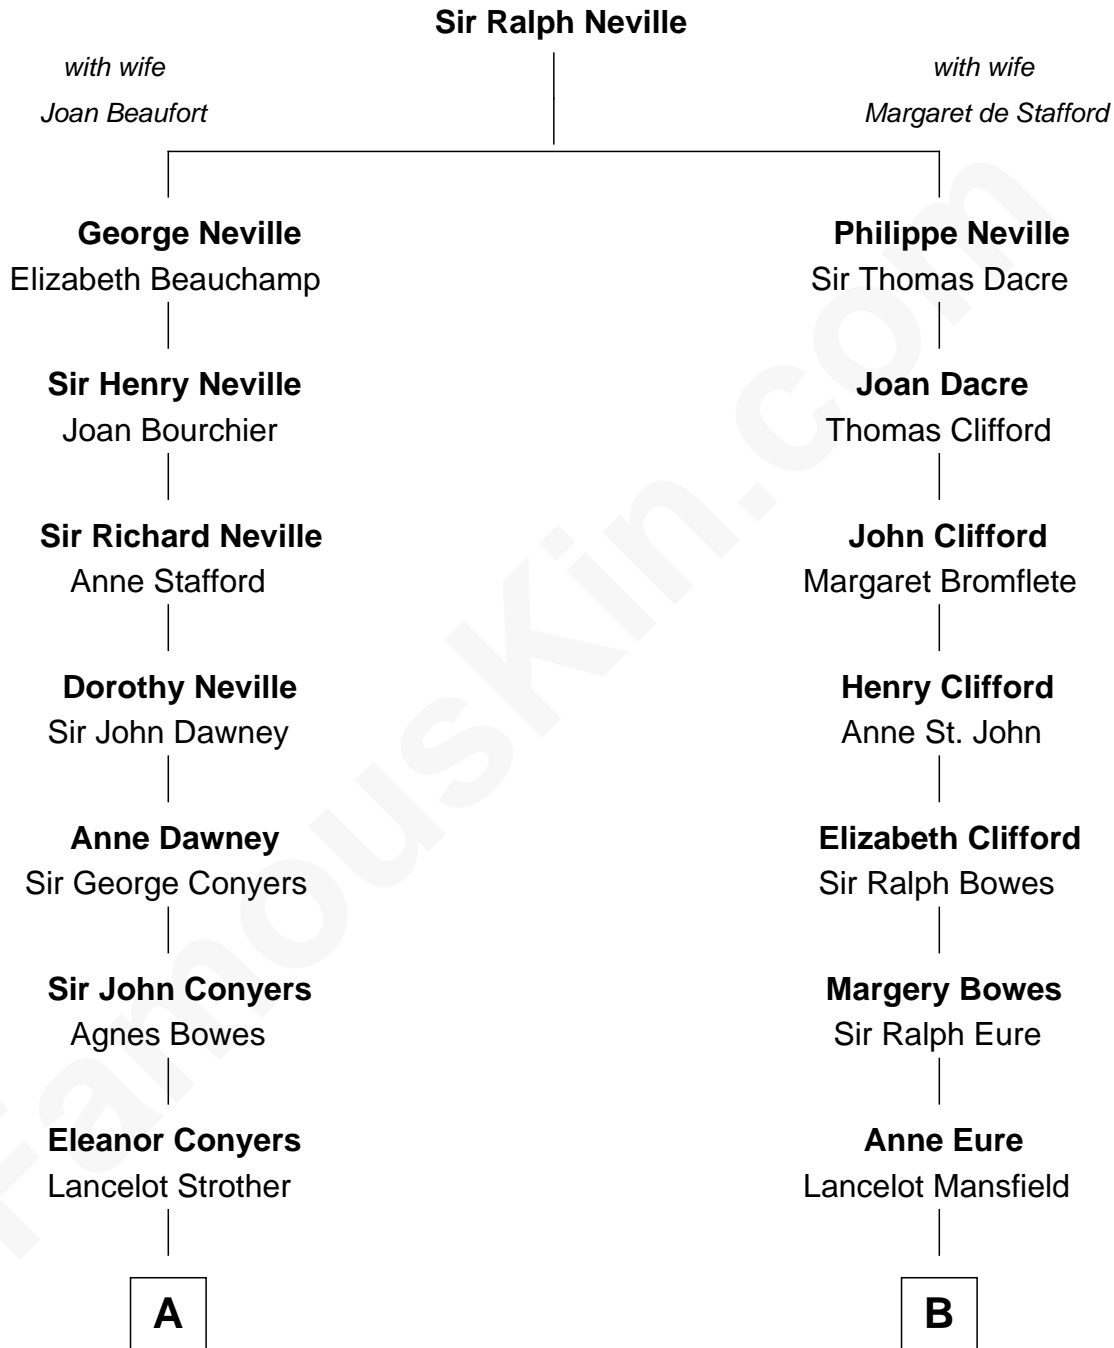

FamousKin.com
Relationship Chart of
Randolph Scott
Movie Actor

16th cousin 2 times removed of

Sandra Day O'Connor
First Female U.S. Supreme Court Justice

C

Henry R. Day
Ada Mae Wilkey

Sandra Day O'Connor
U.S. Supreme Court Justice

FamousKin.com