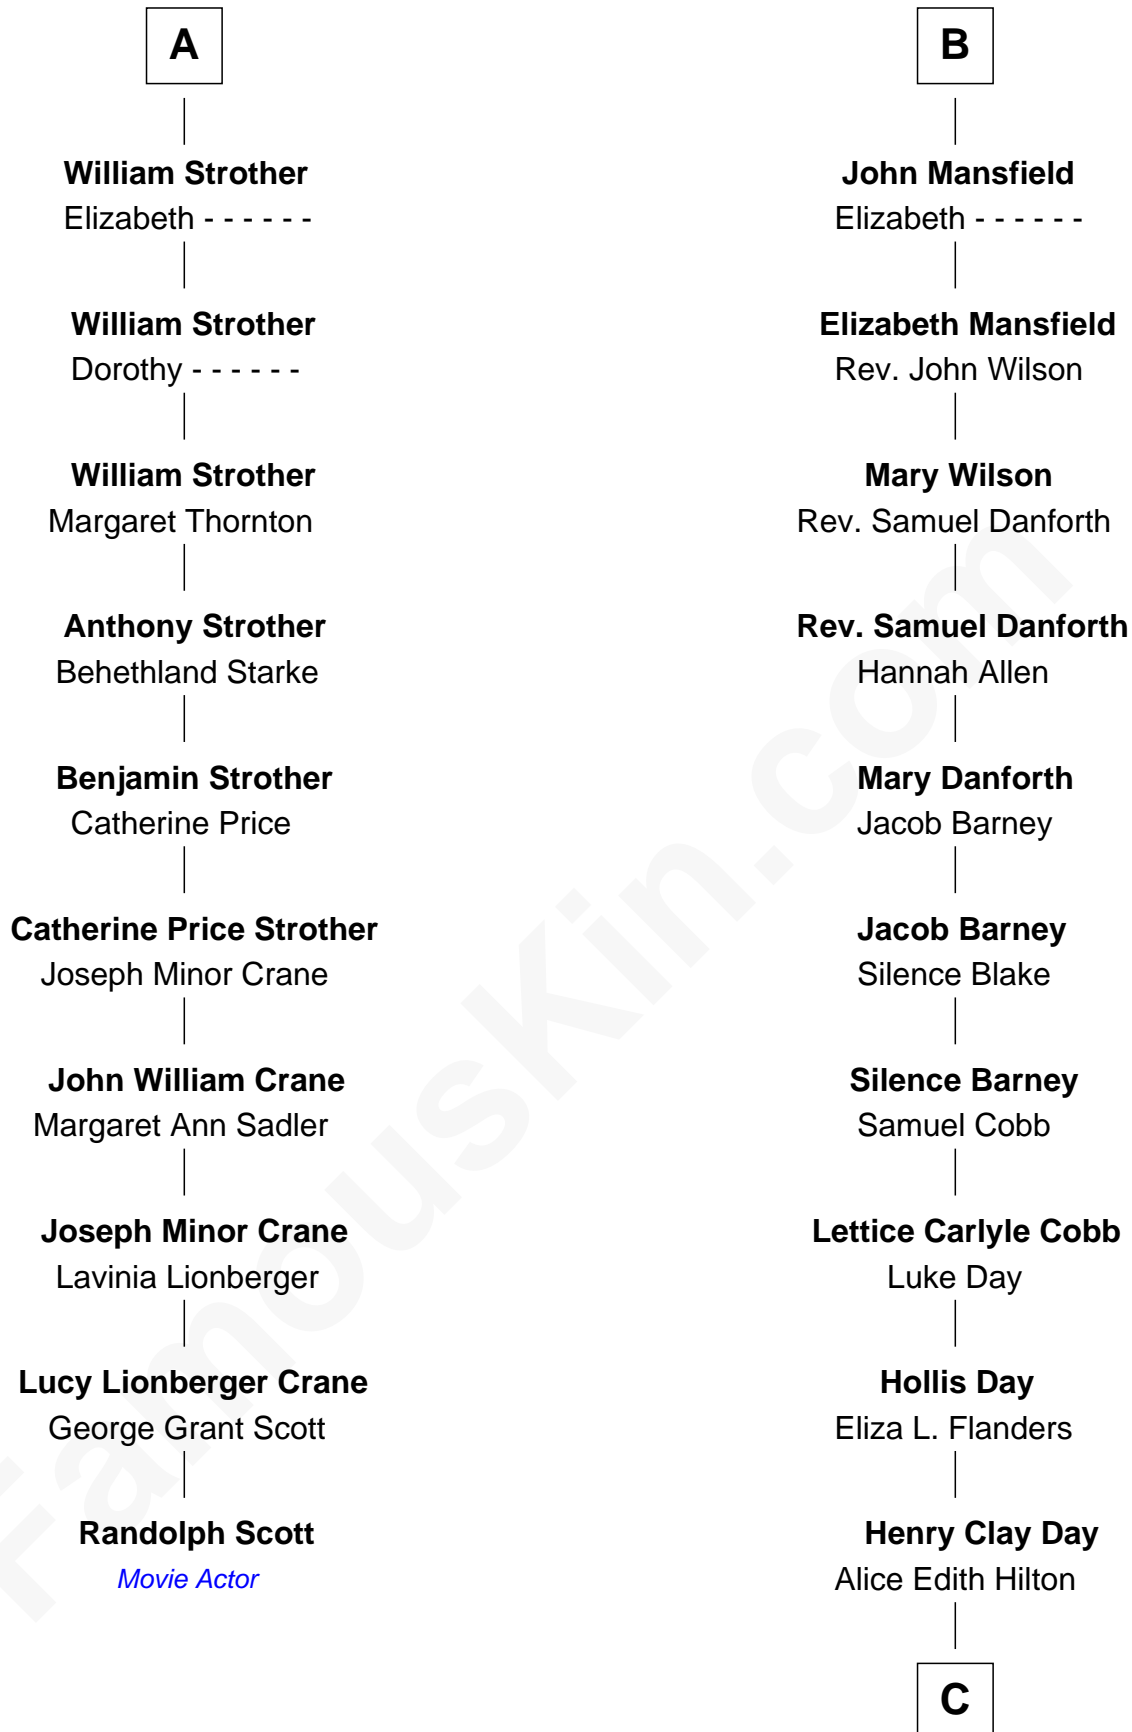

FamousKin.com
Relationship Chart of
Randolph Scott
Movie Actor

16th cousin 2 times removed of
Sandra Day O'Connor
First Female U.S. Supreme Court Justice

C

Henry R. Day
Ada Mae Wilkey

Sandra Day O'Connor
U.S. Supreme Court Justice

FamousKin.com