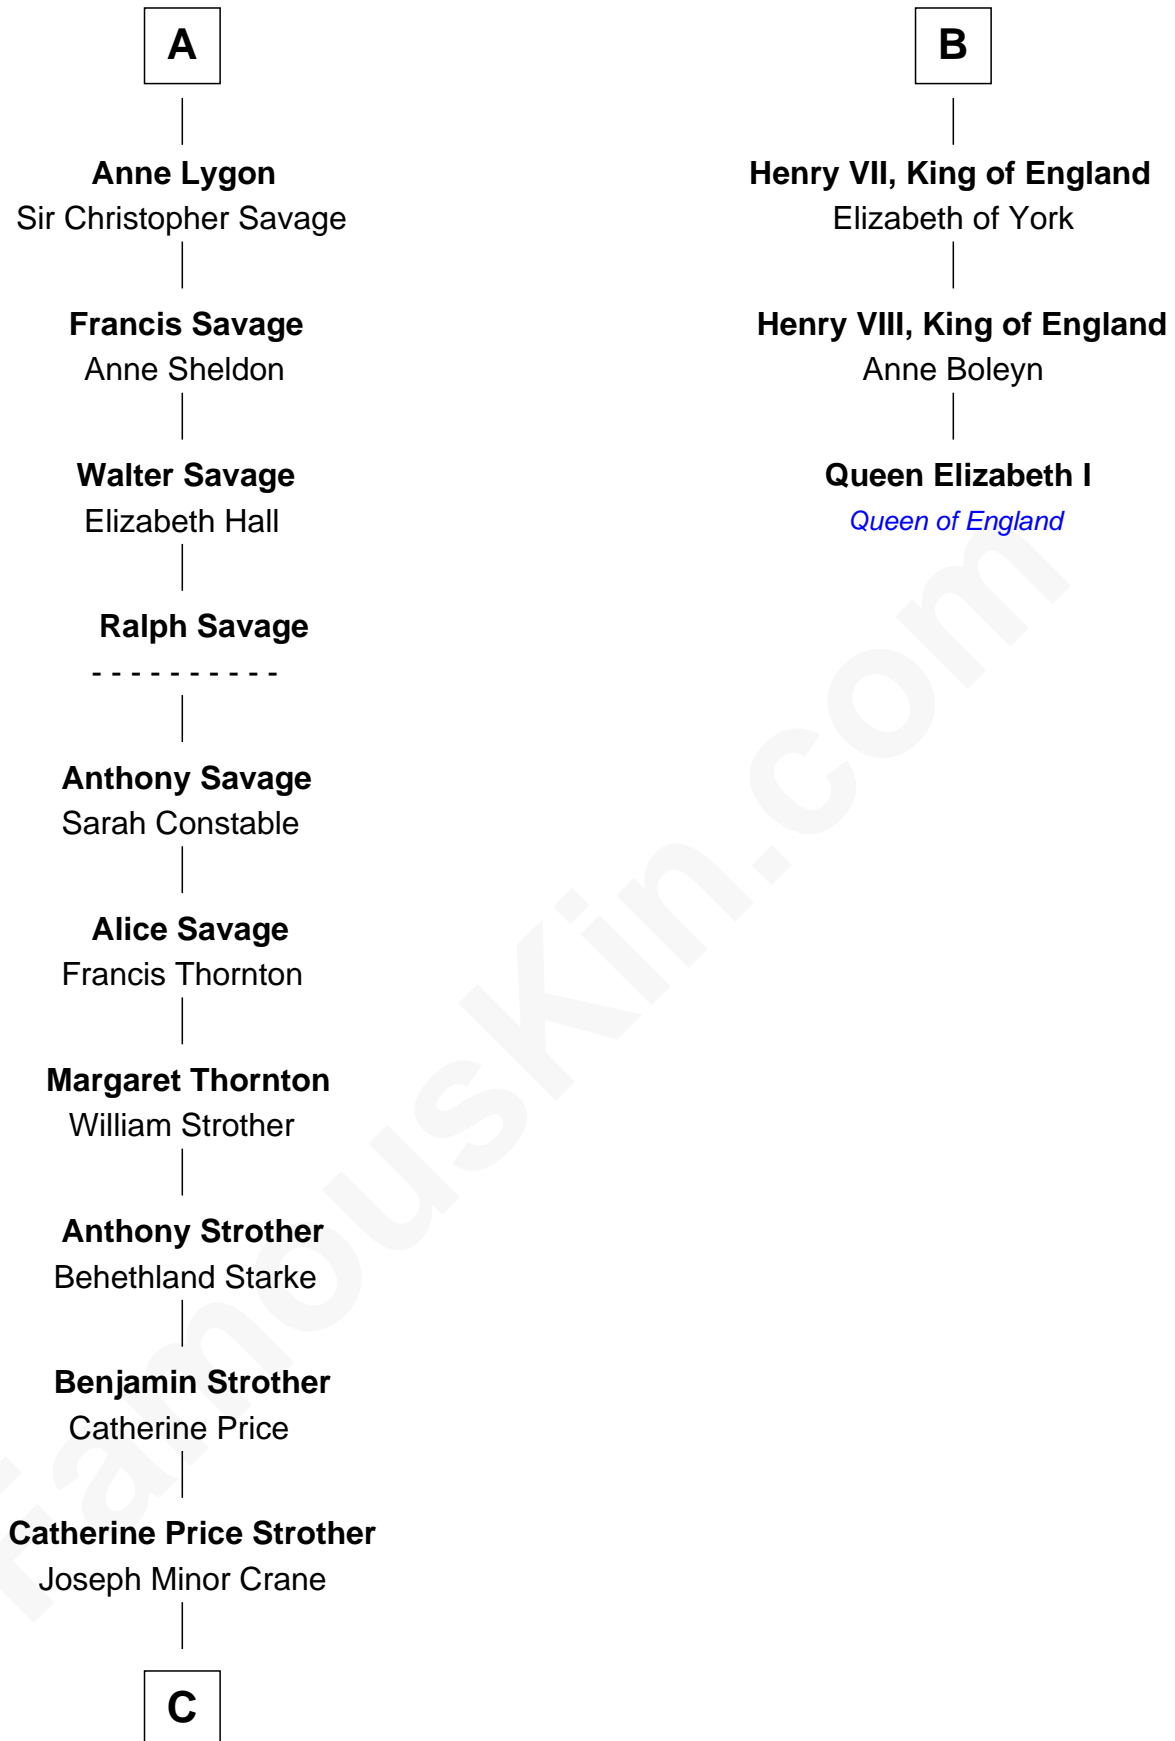

FamousKin.com Relationship Chart of

Randolph Scott

Movie Actor

9th cousin 11 times removed of

Queen Elizabeth I

Queen of England

Sir Walter de Beauchamp

Alice de Tony

C

—
John William Crane

Margaret Ann Sadler

—
Joseph Minor Crane

Lavinia Lionberger

—
Lucy Lionberger Crane

George Grant Scott

—
Randolph Scott