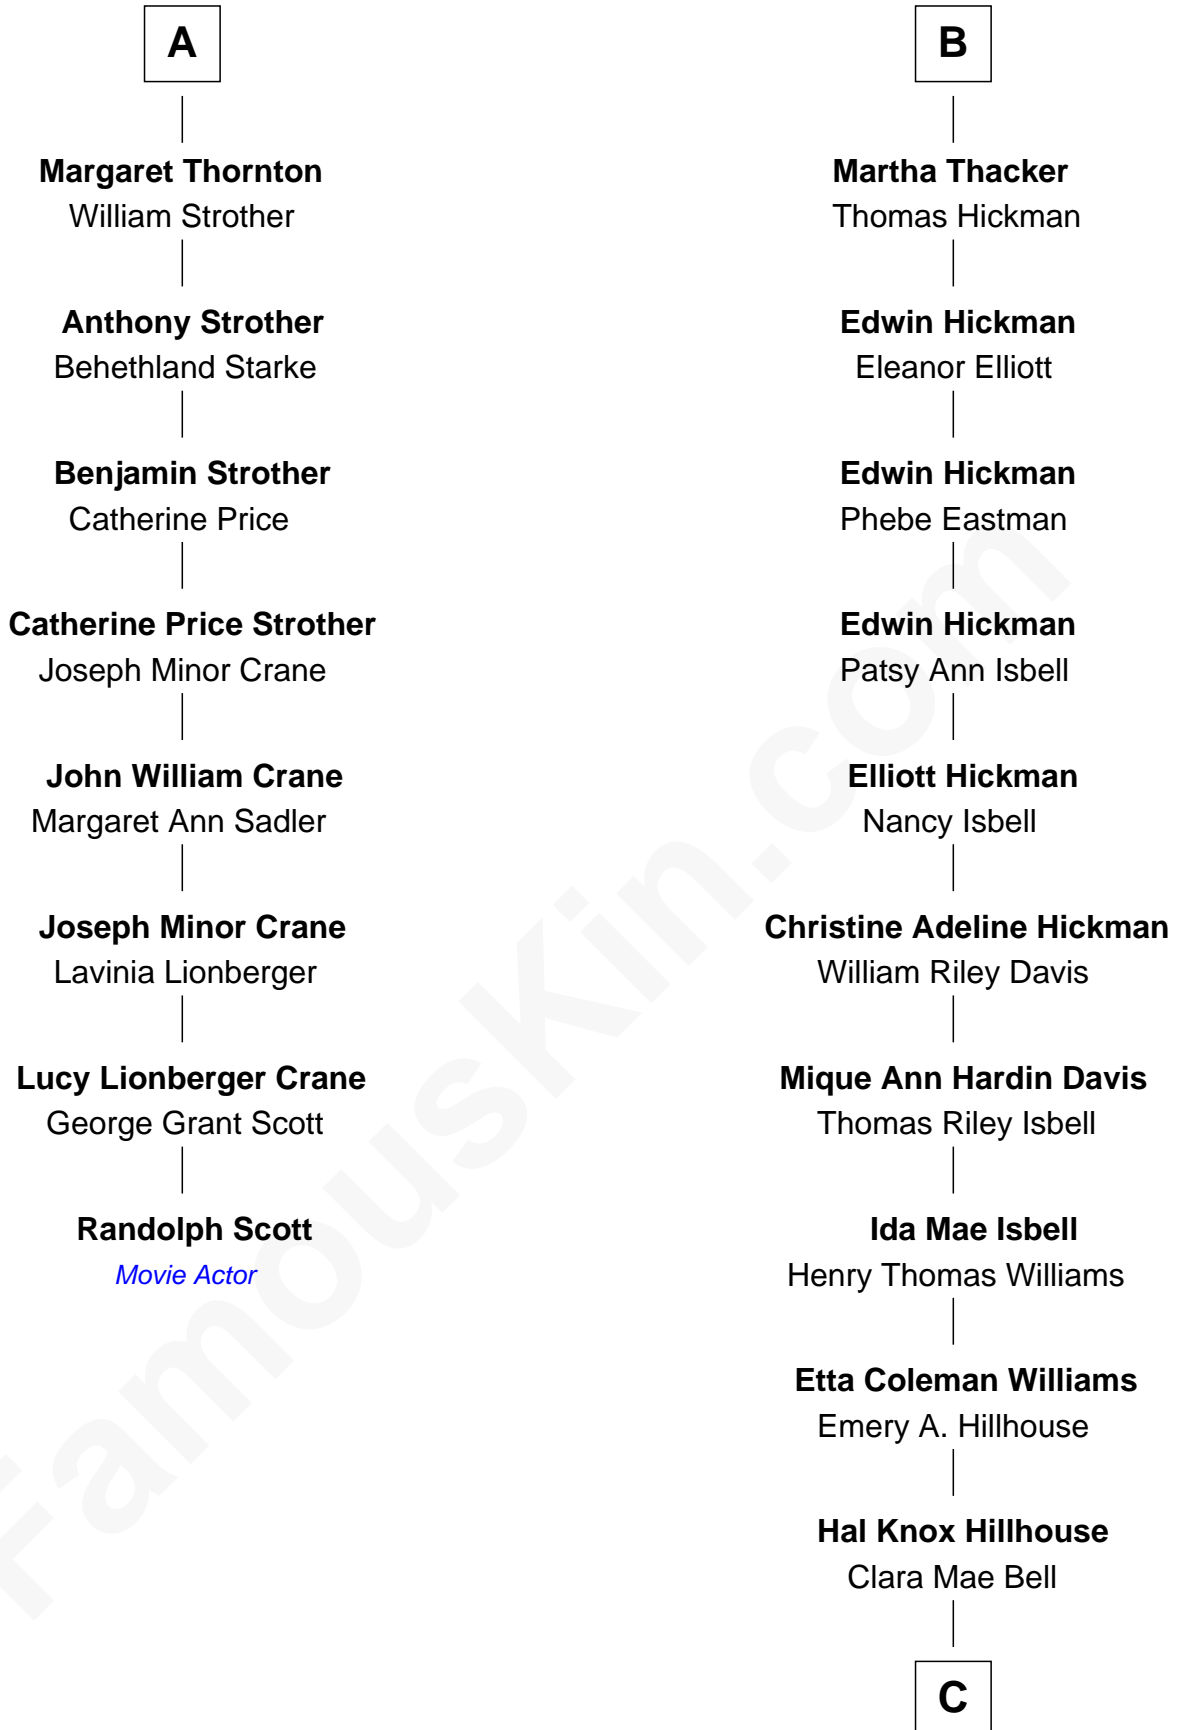

FamousKin.com

Relationship Chart of

Randolph Scott

Movie Actor

14th cousin 4 times removed of

Brad Pitt

Movie Actor

Sir John Savage

Katherine Stanley

Sir Christopher Savage

Anne Stanley

Sir Christopher Savage

Anne Lygon

Francis Savage

Anne Sheldon

Walter Savage

Anne Sutton

Martha Eltonhead

Edwin Conway

Eltonhead Conway

Henry Thacker

B

C

Jane Etta Hillhouse