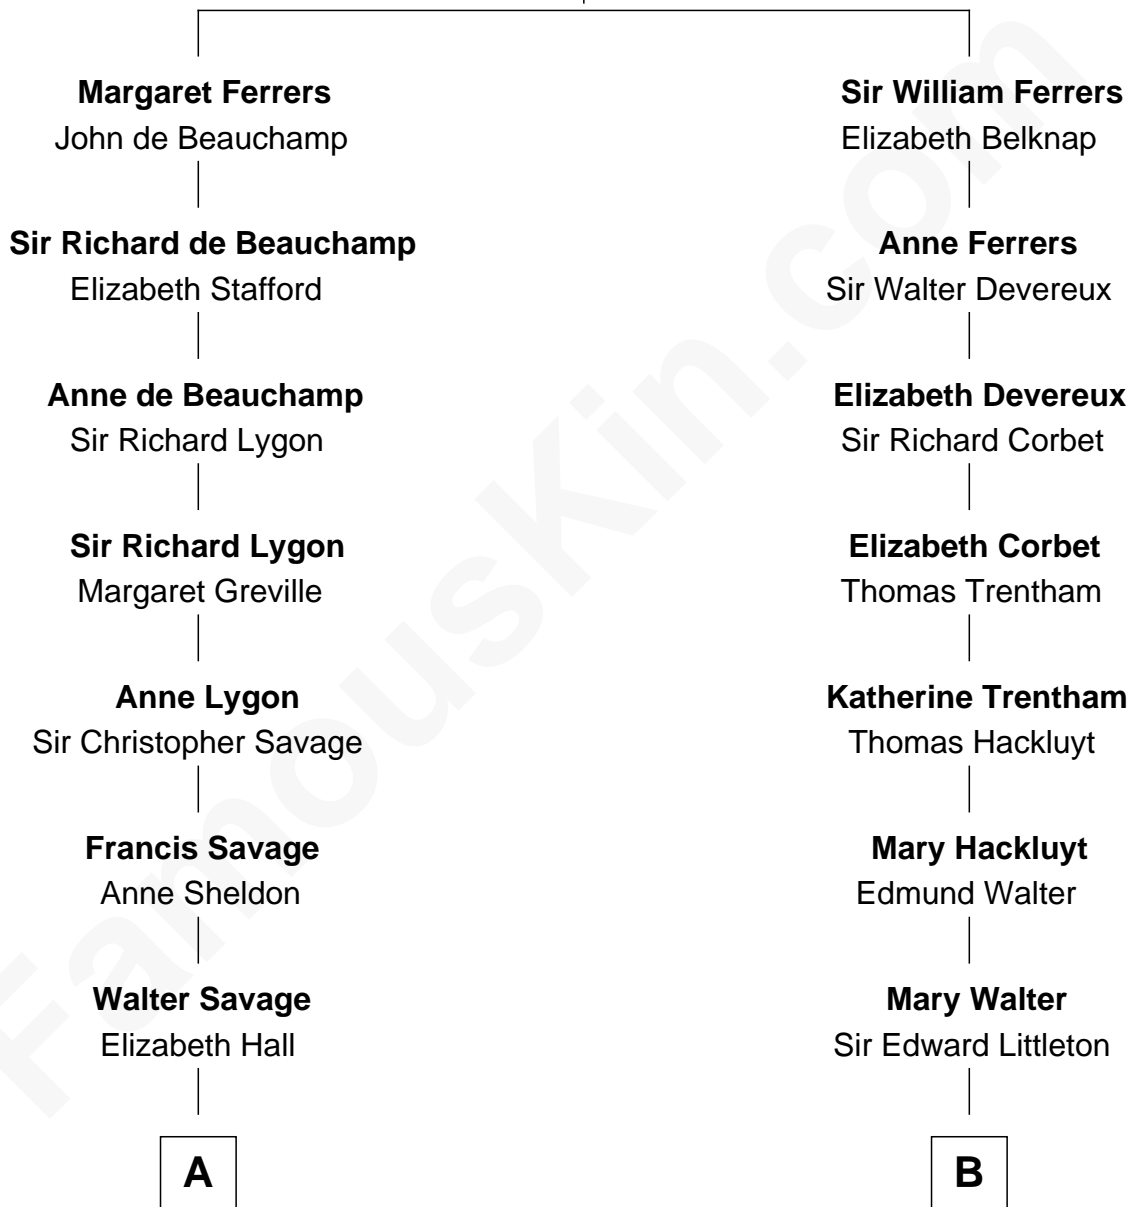

FamousKin.com Relationship Chart of

Randolph Scott

Movie Actor

17th cousin 1 time removed of

Christopher Reeve

Movie Actor

Sir Edmund Ferrers

Ellen Roche

C

Franklin D'Olier Reeve
Barbara Pitney Lamb

Christopher Reeve
Movie Actor

FamousKin.com