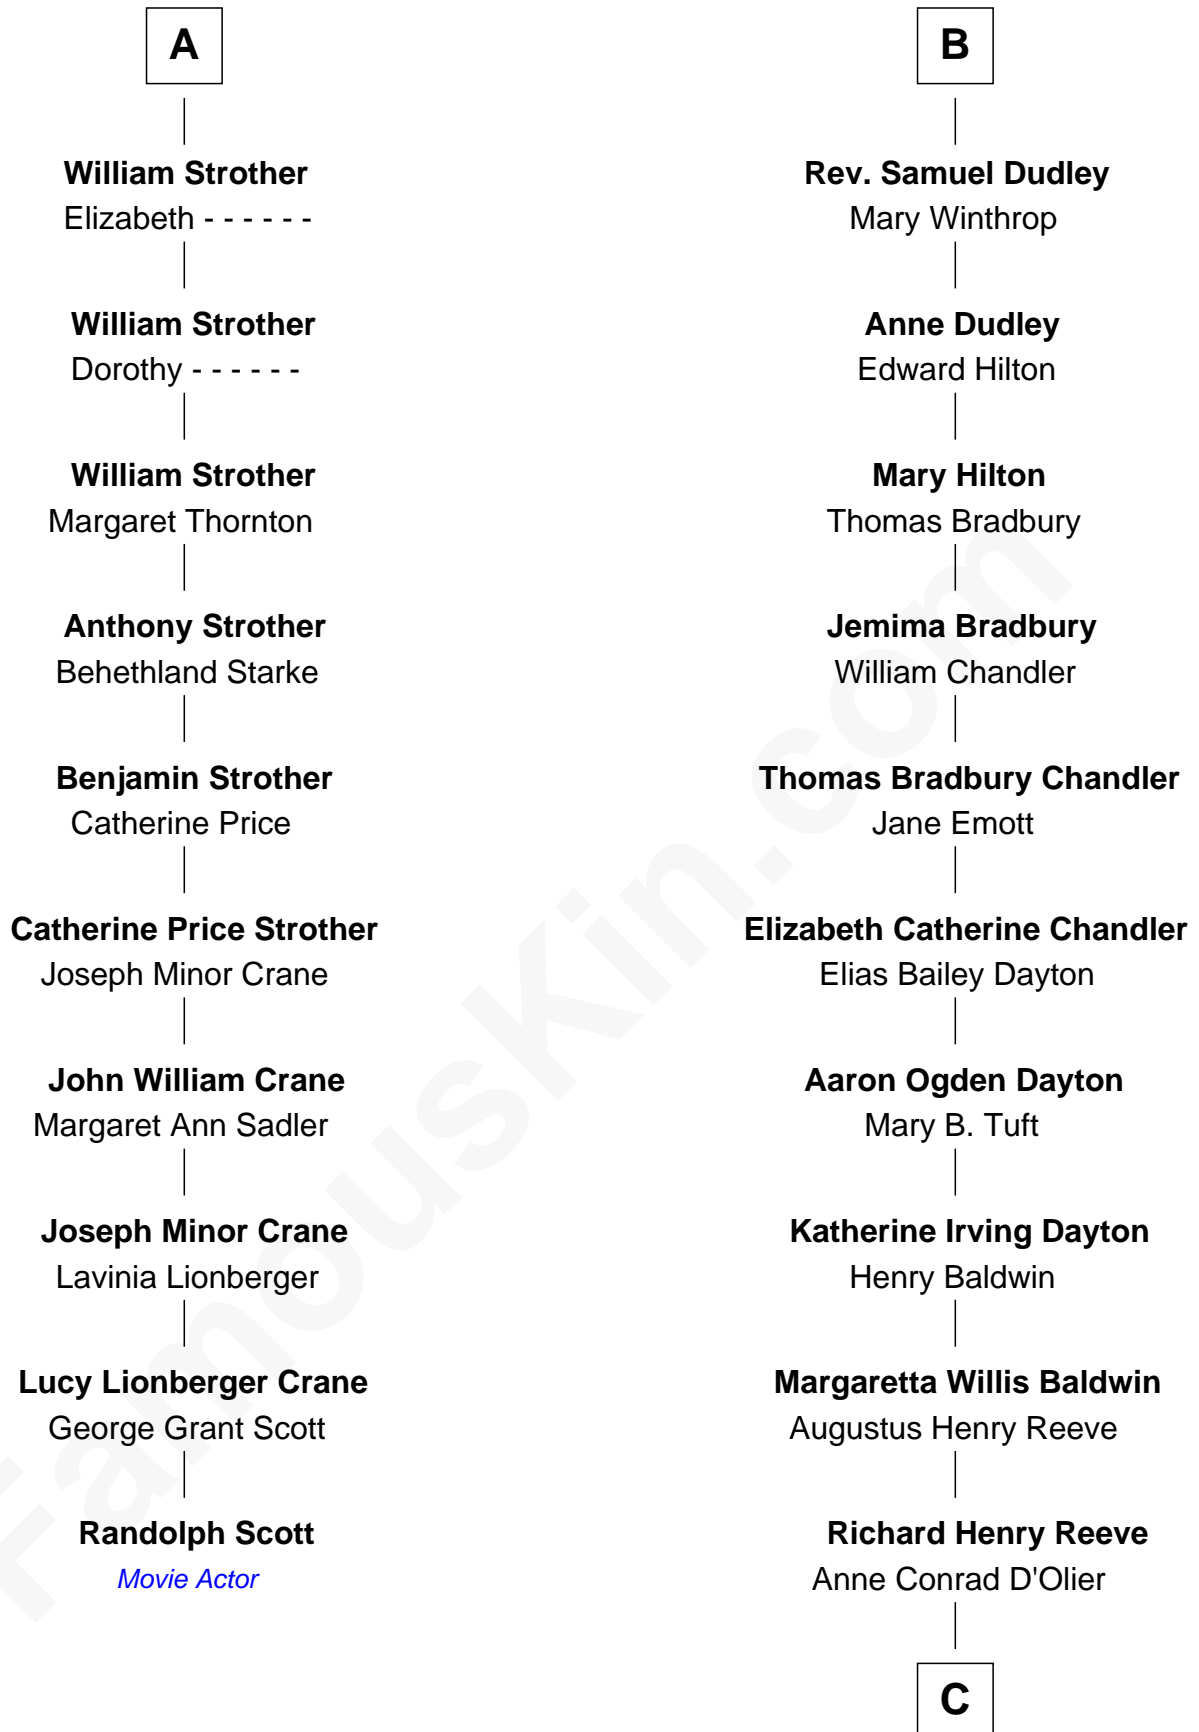

FamousKin.com
Relationship Chart of
Randolph Scott
Movie Actor

16th cousin 2 times removed of
Christopher Reeve
Movie Actor

C

Franklin D'Olier Reeve

Barbara Pitney Lamb

Christopher Reeve

Movie Actor

FamousKin.com