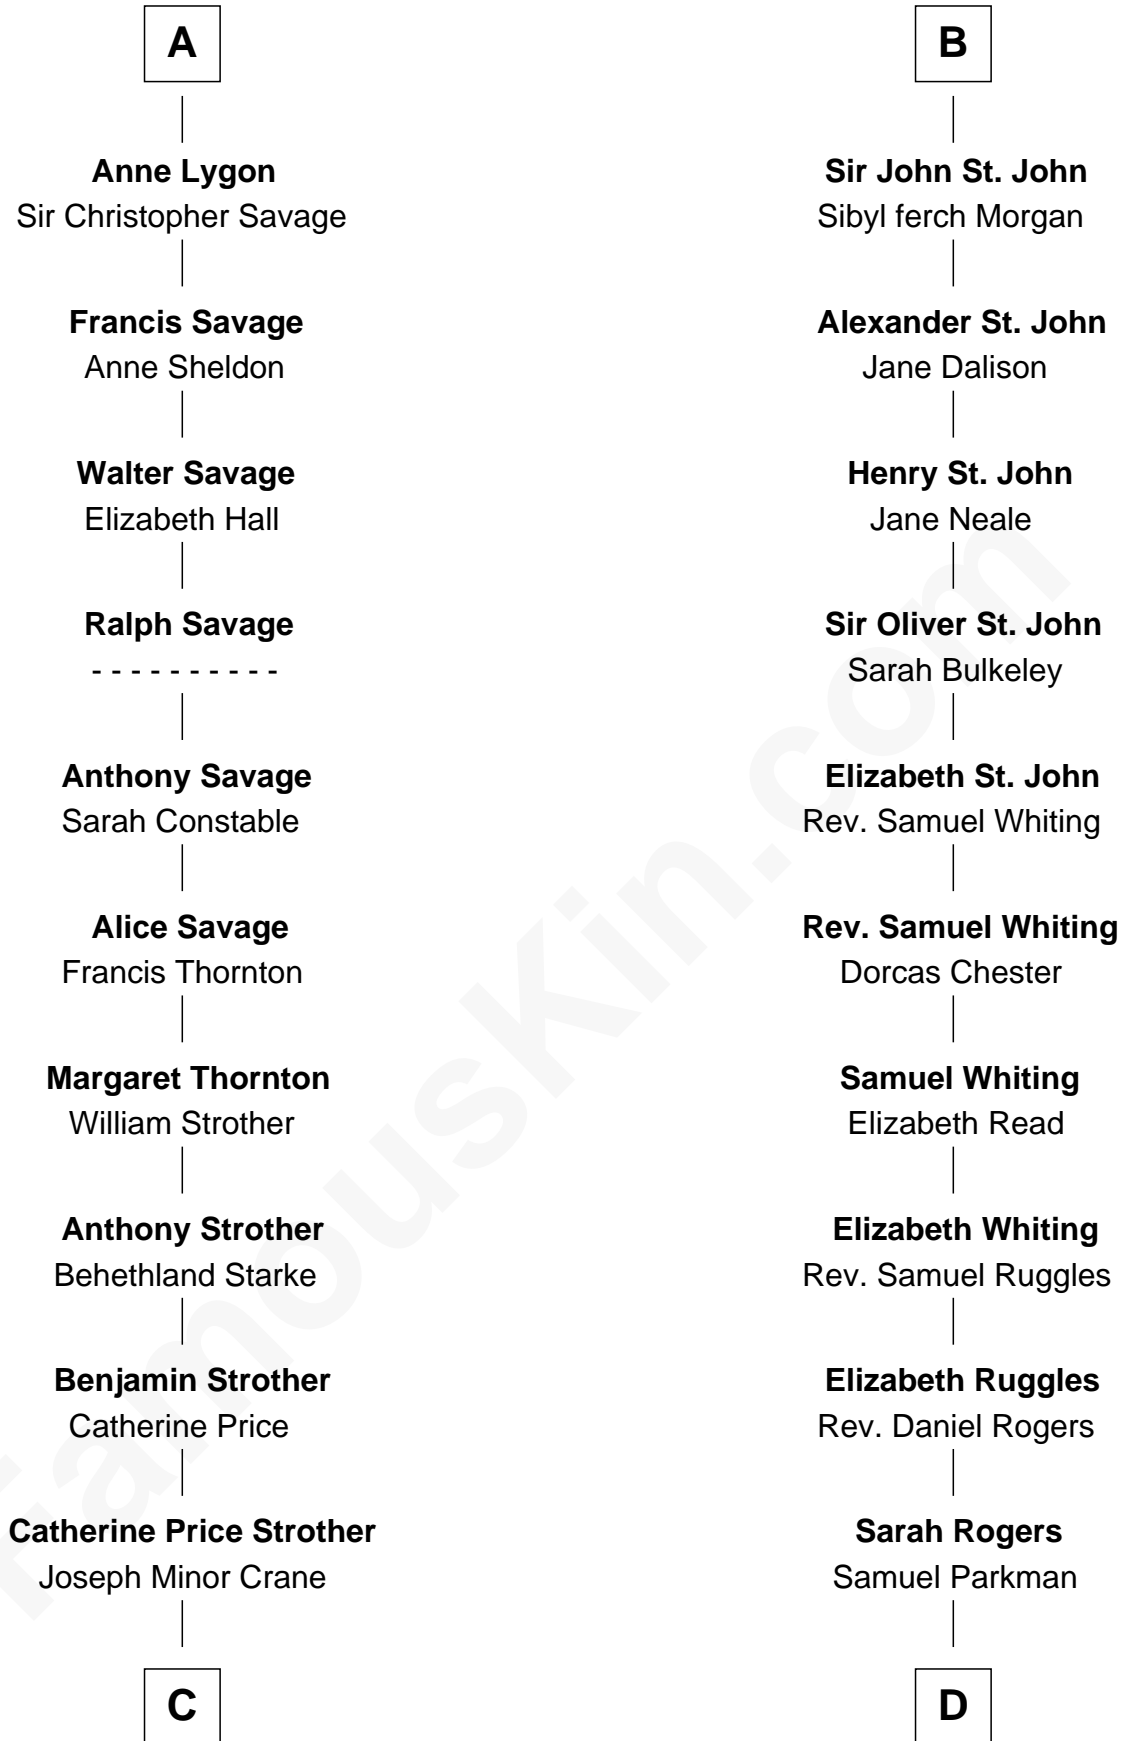

FamousKin.com

Relationship Chart of

Randolph Scott

Movie Actor

19th cousin 1 time removed of

Colonel Robert Gould Shaw

U.S. Civil War leader of film "Glory" fame

Sir Walter de Beauchamp

Alice de Tony

C

John William Crane
Margaret Ann Sadler

Joseph Minor Crane
Lavinia Lionberger

Lucy Lionberger Crane
George Grant Scott

Randolph Scott
Movie Actor

D

Elizabeth Willard Parkman
Robert Gould Shaw

Francis George Shaw
Sarah Blake Sturgis

Colonel Robert Gould Shaw
Main character in film "Glory"

FamousKin.com