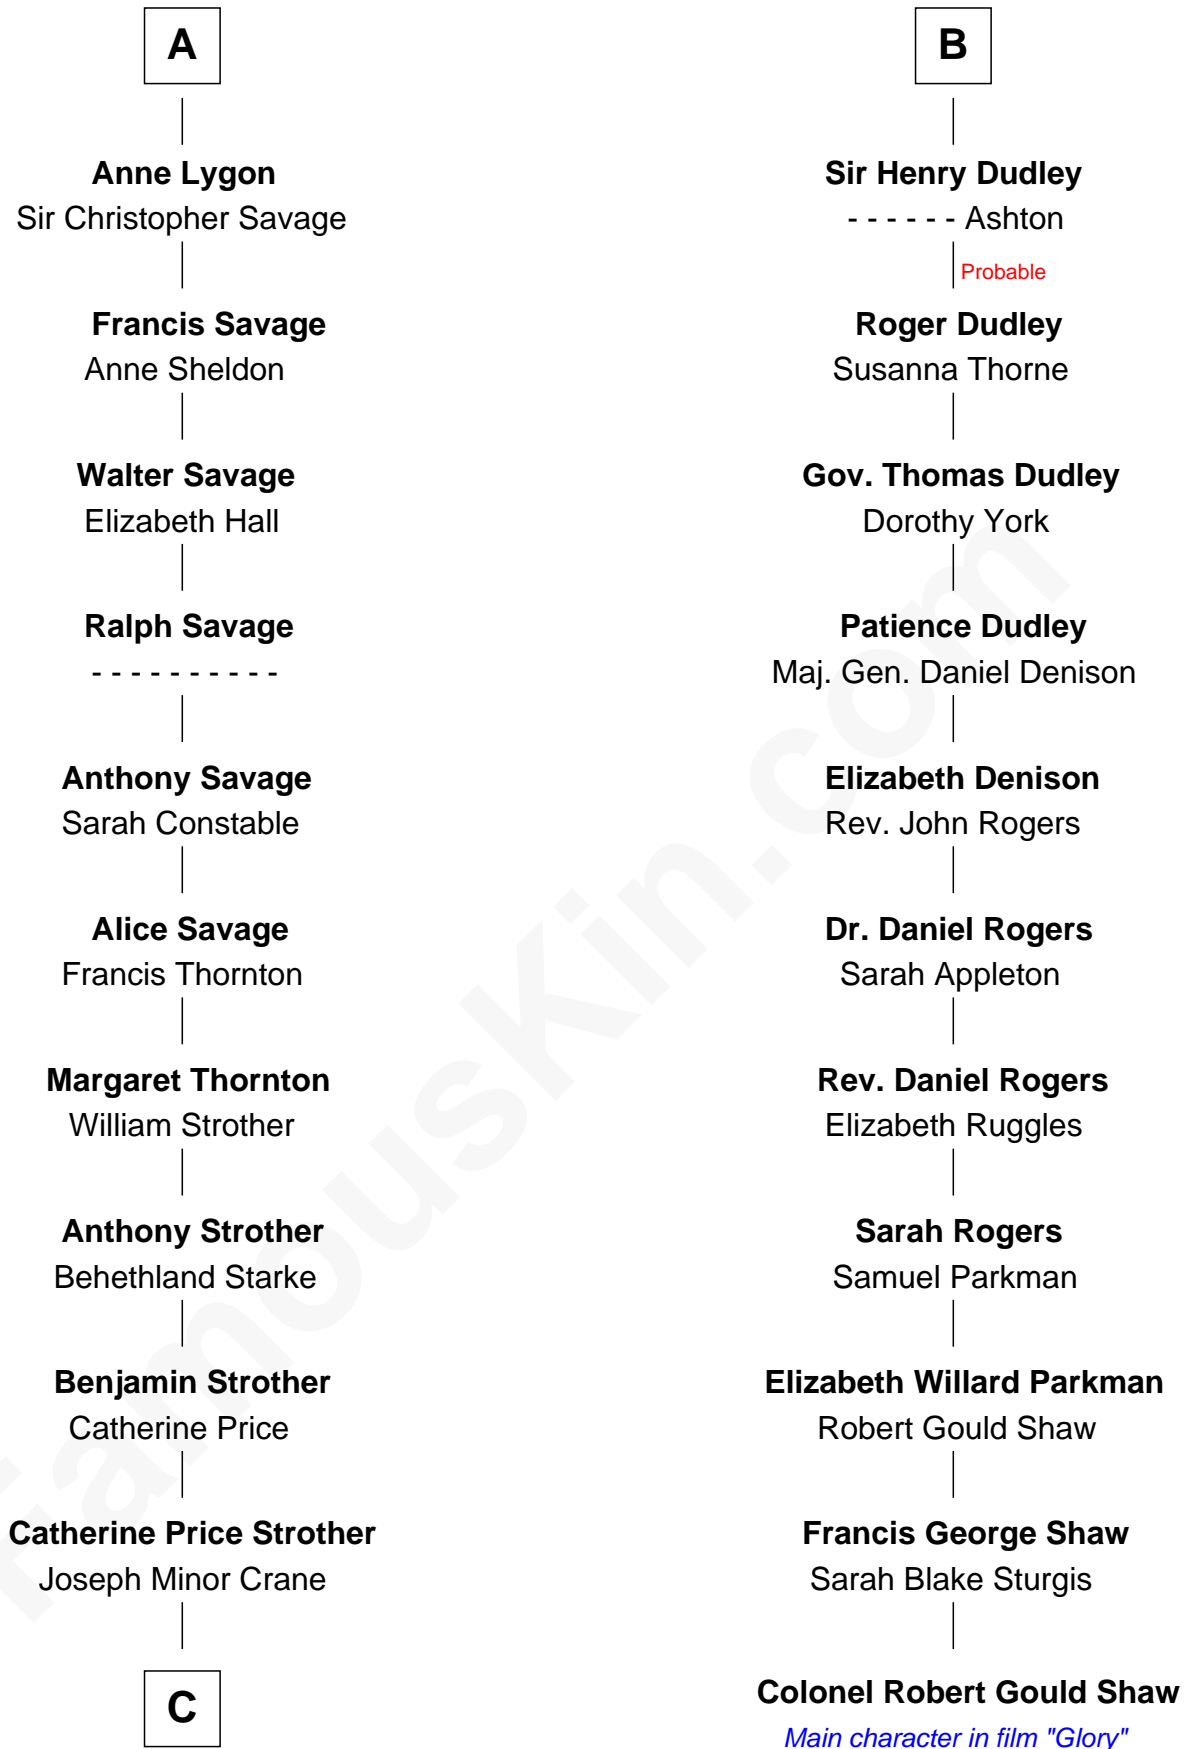

FamousKin.com

Relationship Chart of

Randolph Scott

Movie Actor

17th cousin 3 times removed of

Colonel Robert Gould Shaw

U.S. Civil War leader of film "Glory" fame

C

—
John William Crane

Margaret Ann Sadler

—
Joseph Minor Crane

Lavinia Lionberger

—
Lucy Lionberger Crane

George Grant Scott

—
Randolph Scott

Movie Actor