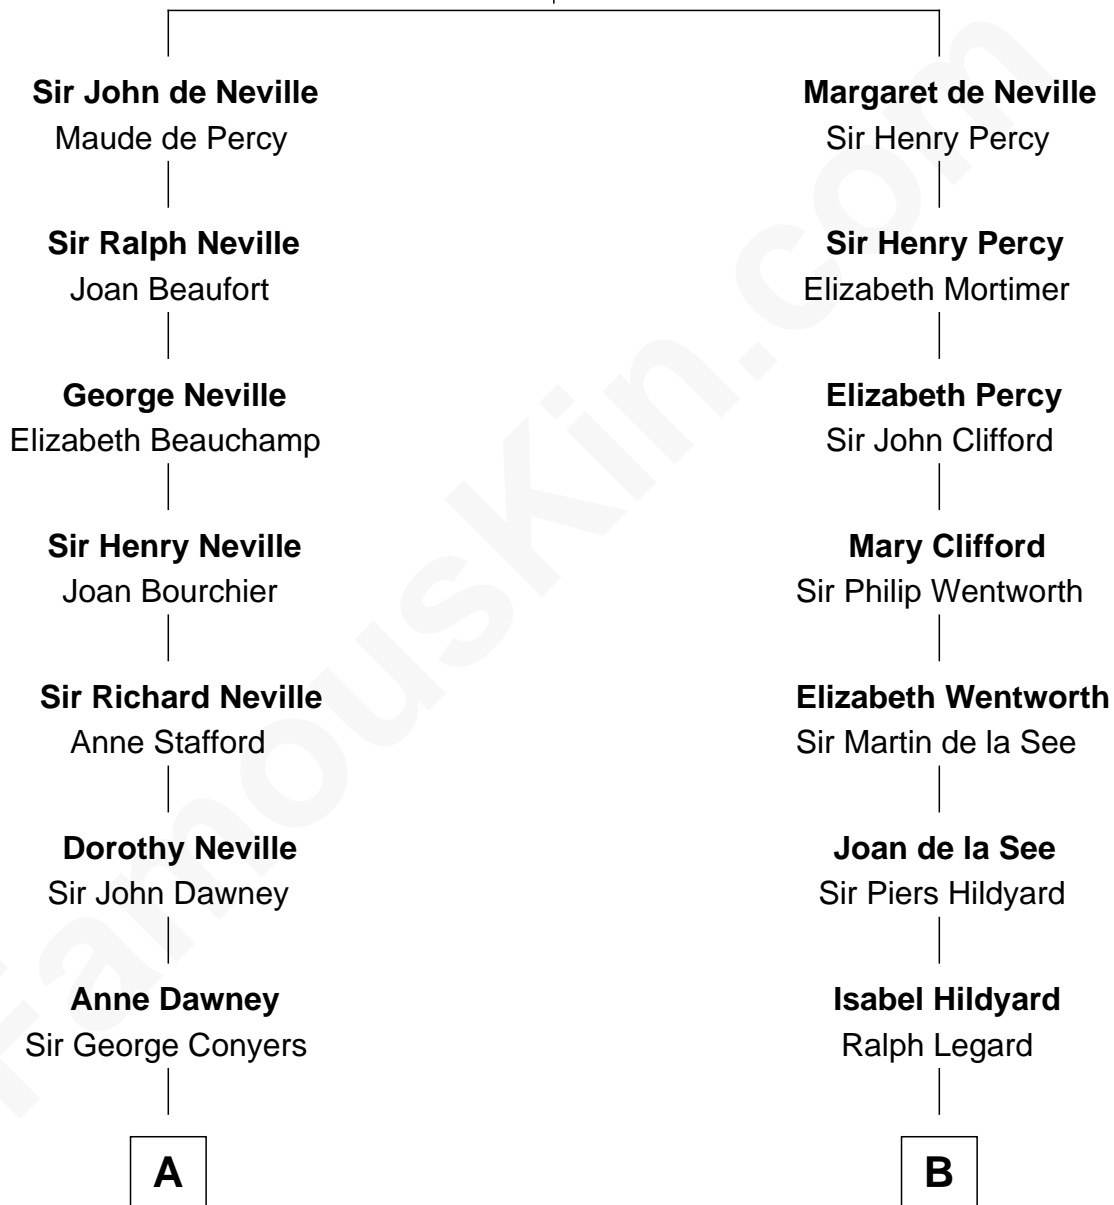

## Relationship Chart of

**Randolph Scott**

*Movie Actor*

18th cousin 1 time removed of

**Roy Rogers**

*Cowboy movie actor and singer*

**Sir Ralph de Neville**

Alice de Audley

**C**

**Lucy Lionberger Crane**

George Grant Scott

**Randolph Scott**

*Movie Actor*

**D**

**Archer Womack**

Patricia Adeline Hatchett