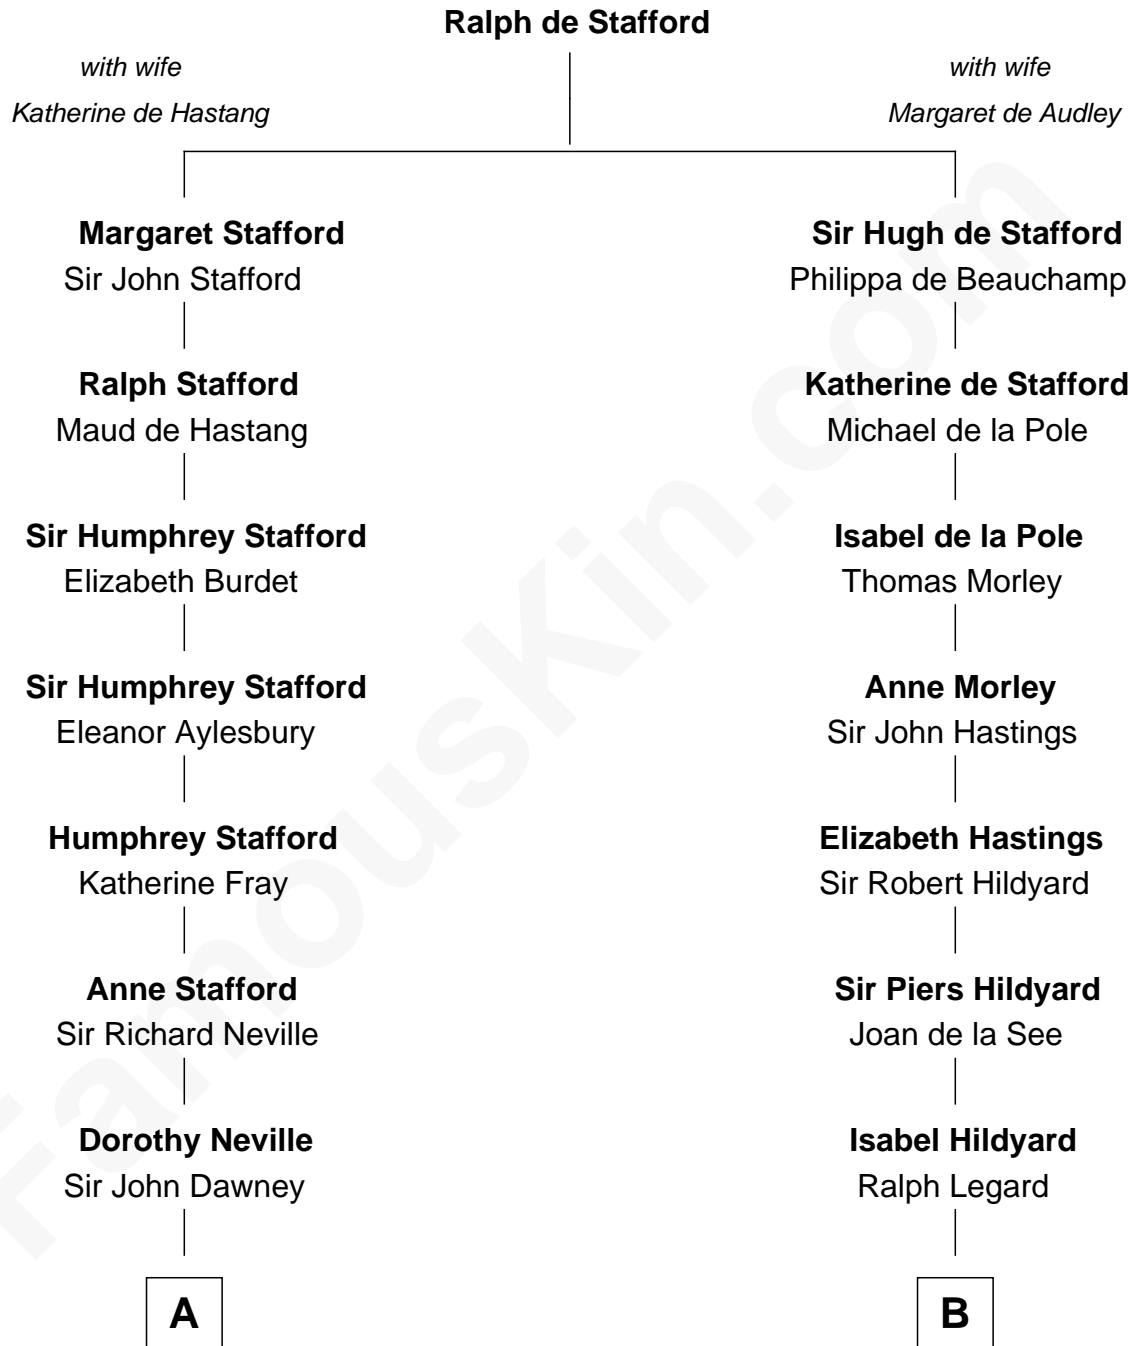

FamousKin.com Relationship Chart of

Randolph Scott

Movie Actor

19th cousin of

Roy Rogers

Cowboy movie actor and singer

C

Joseph Minor Crane

Lavinia Lionberger

Lucy Lionberger Crane

George Grant Scott

Randolph Scott

Movie Actor

D

Archer Womack

Patricia Adeline Hatchett