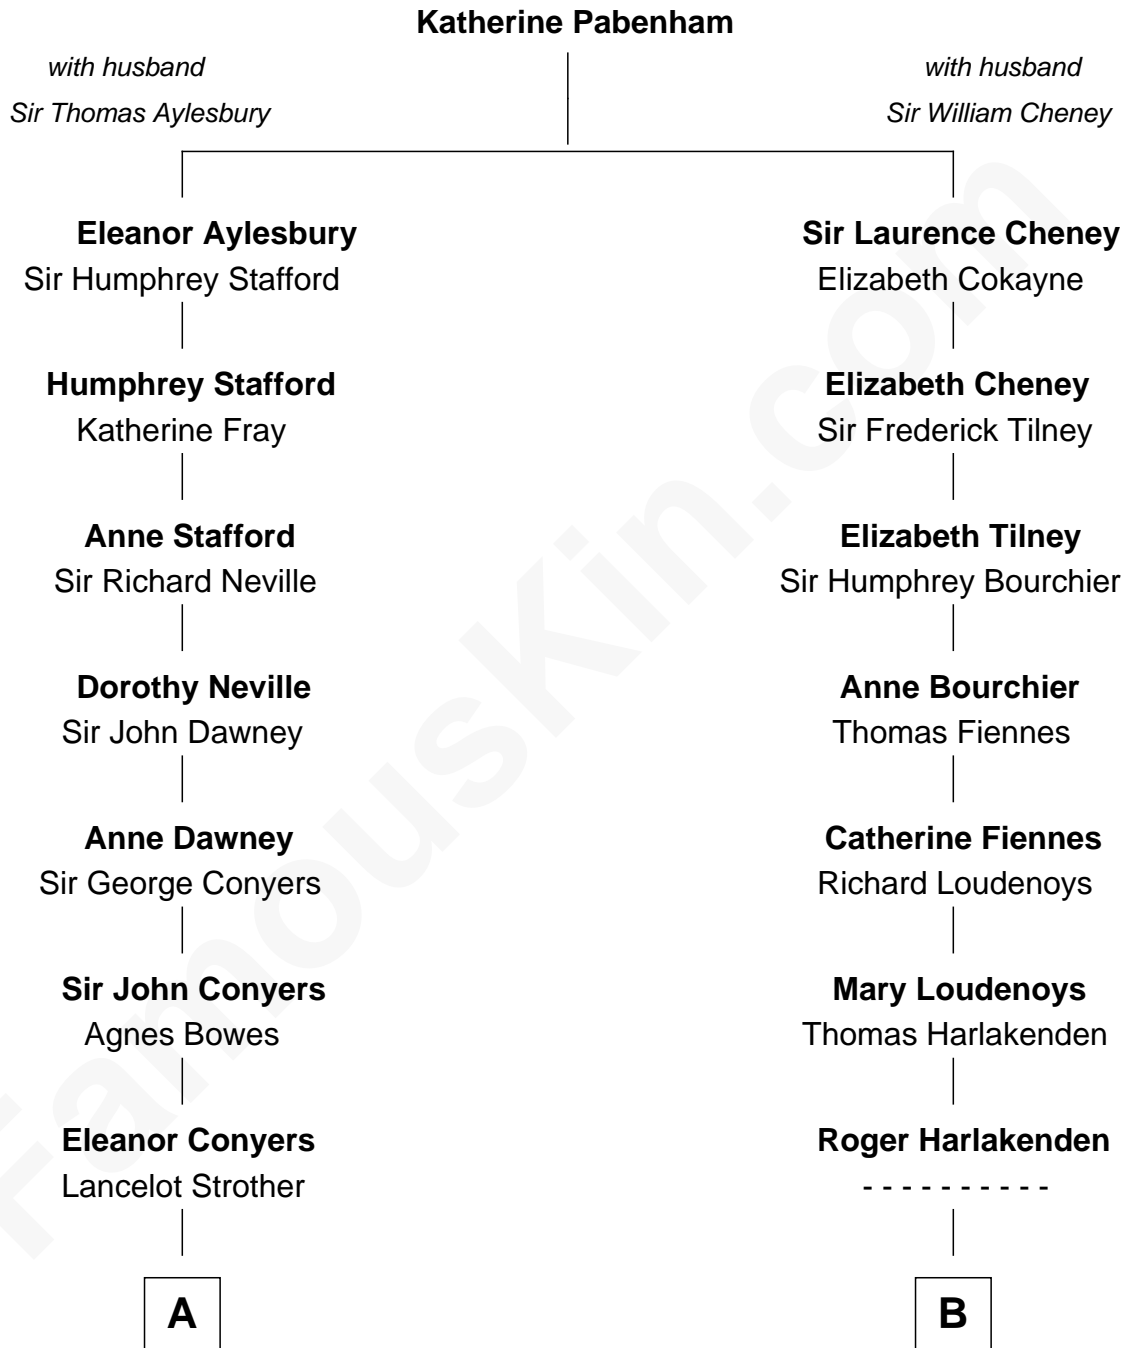

FamousKin.com
Relationship Chart of
Randolph Scott
Movie Actor

16th cousin 3 times removed of
Anne Baxter
Movie Actress

C

Frank Lloyd Wright

Catherine L. Tobin

Catherine Dorothy Wright

Kenneth Stuart Baxter

Anne Baxter

Movie Actress

FamousKin.com