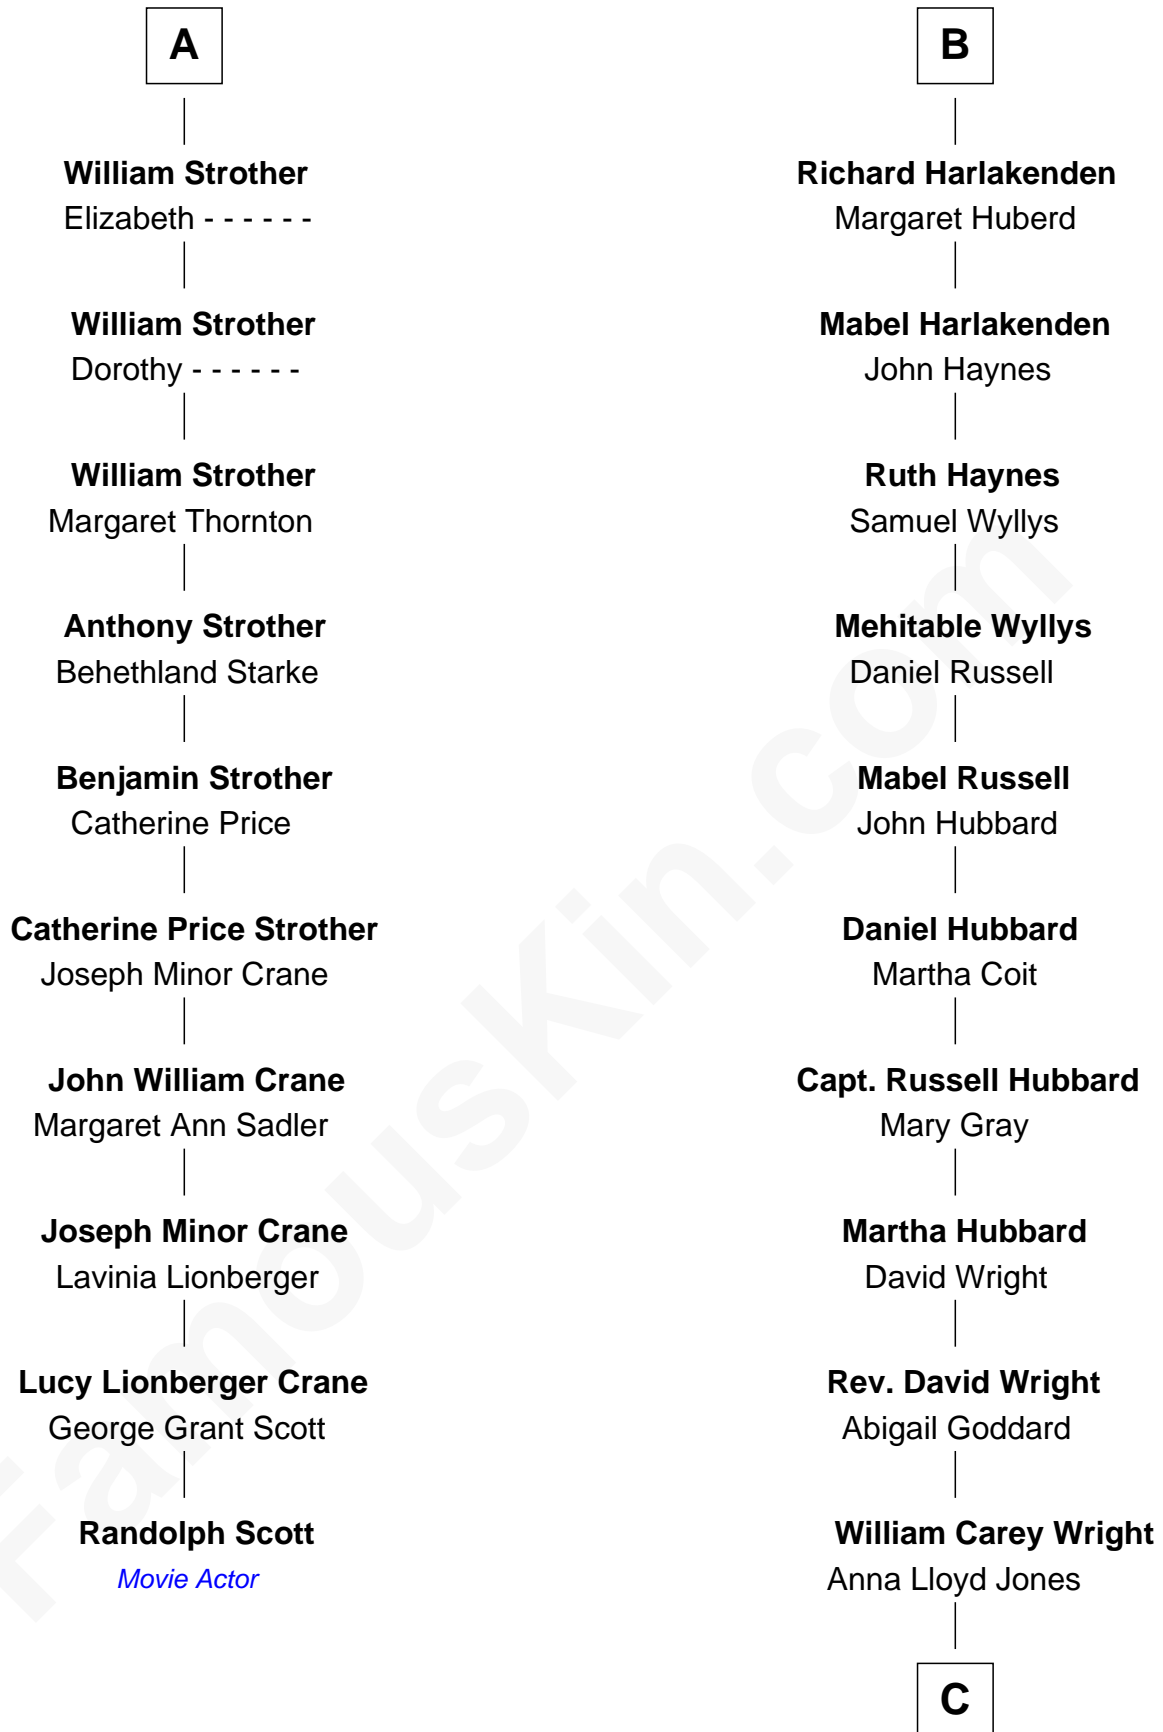

FamousKin.com
Relationship Chart of
Randolph Scott
Movie Actor

16th cousin 3 times removed of
Anne Baxter
Movie Actress

C

Frank Lloyd Wright

Catherine L. Tobin

Catherine Dorothy Wright

Kenneth Stuart Baxter

Anne Baxter

Movie Actress

FamousKin.com