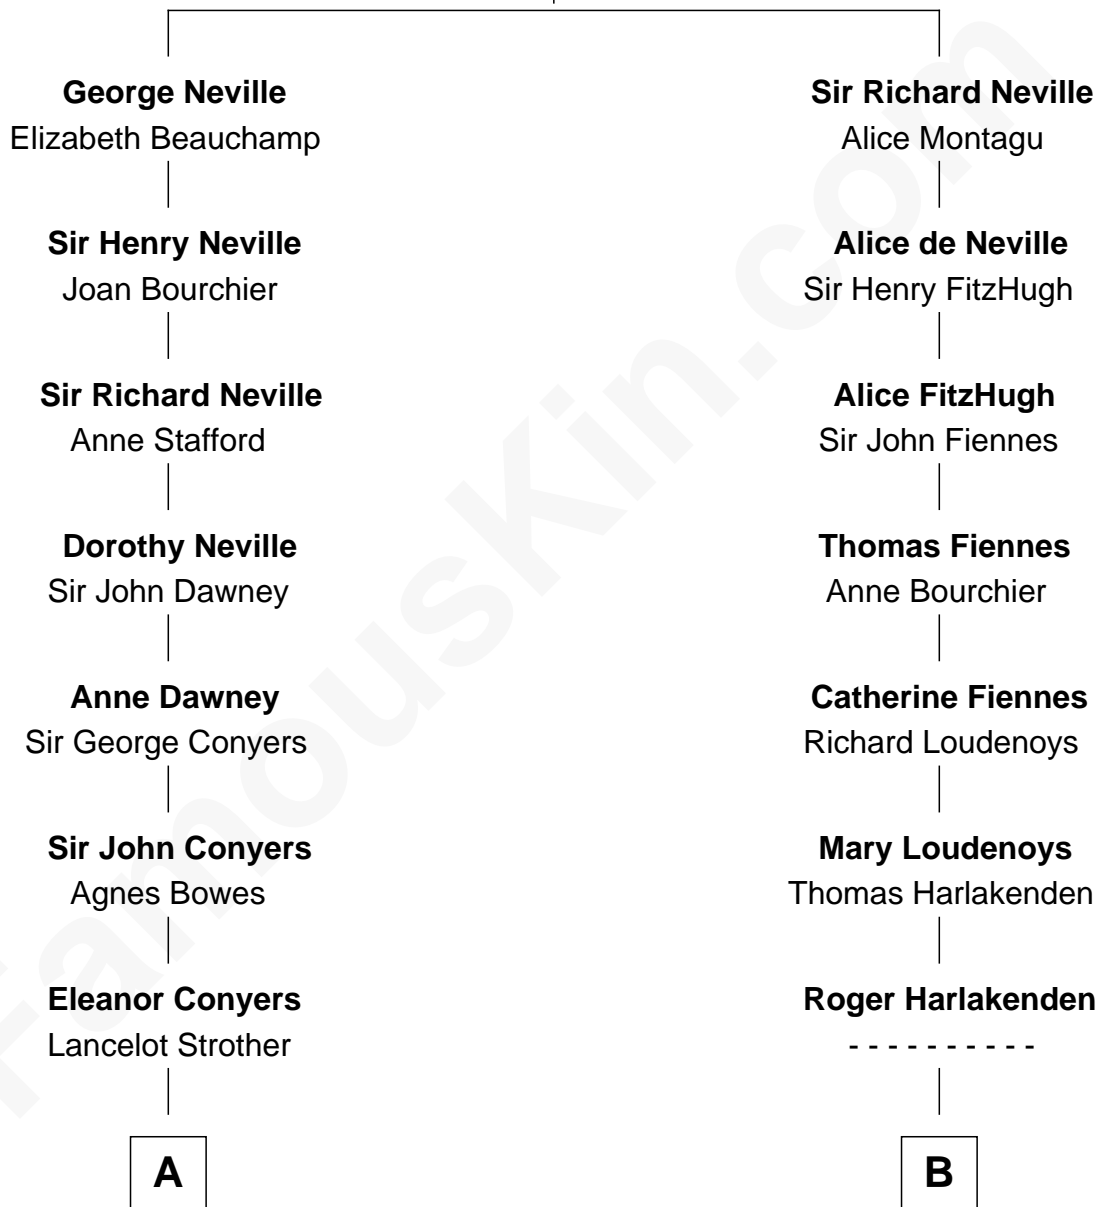

FamousKin.com
Relationship Chart of
Randolph Scott
Movie Actor

16th cousin 3 times removed of
Anne Baxter
Movie Actress

Sir Ralph Neville
 Joan Beaufort

C

Frank Lloyd Wright

Catherine L. Tobin

Catherine Dorothy Wright

Kenneth Stuart Baxter

Anne Baxter

Movie Actress

FamousKin.com