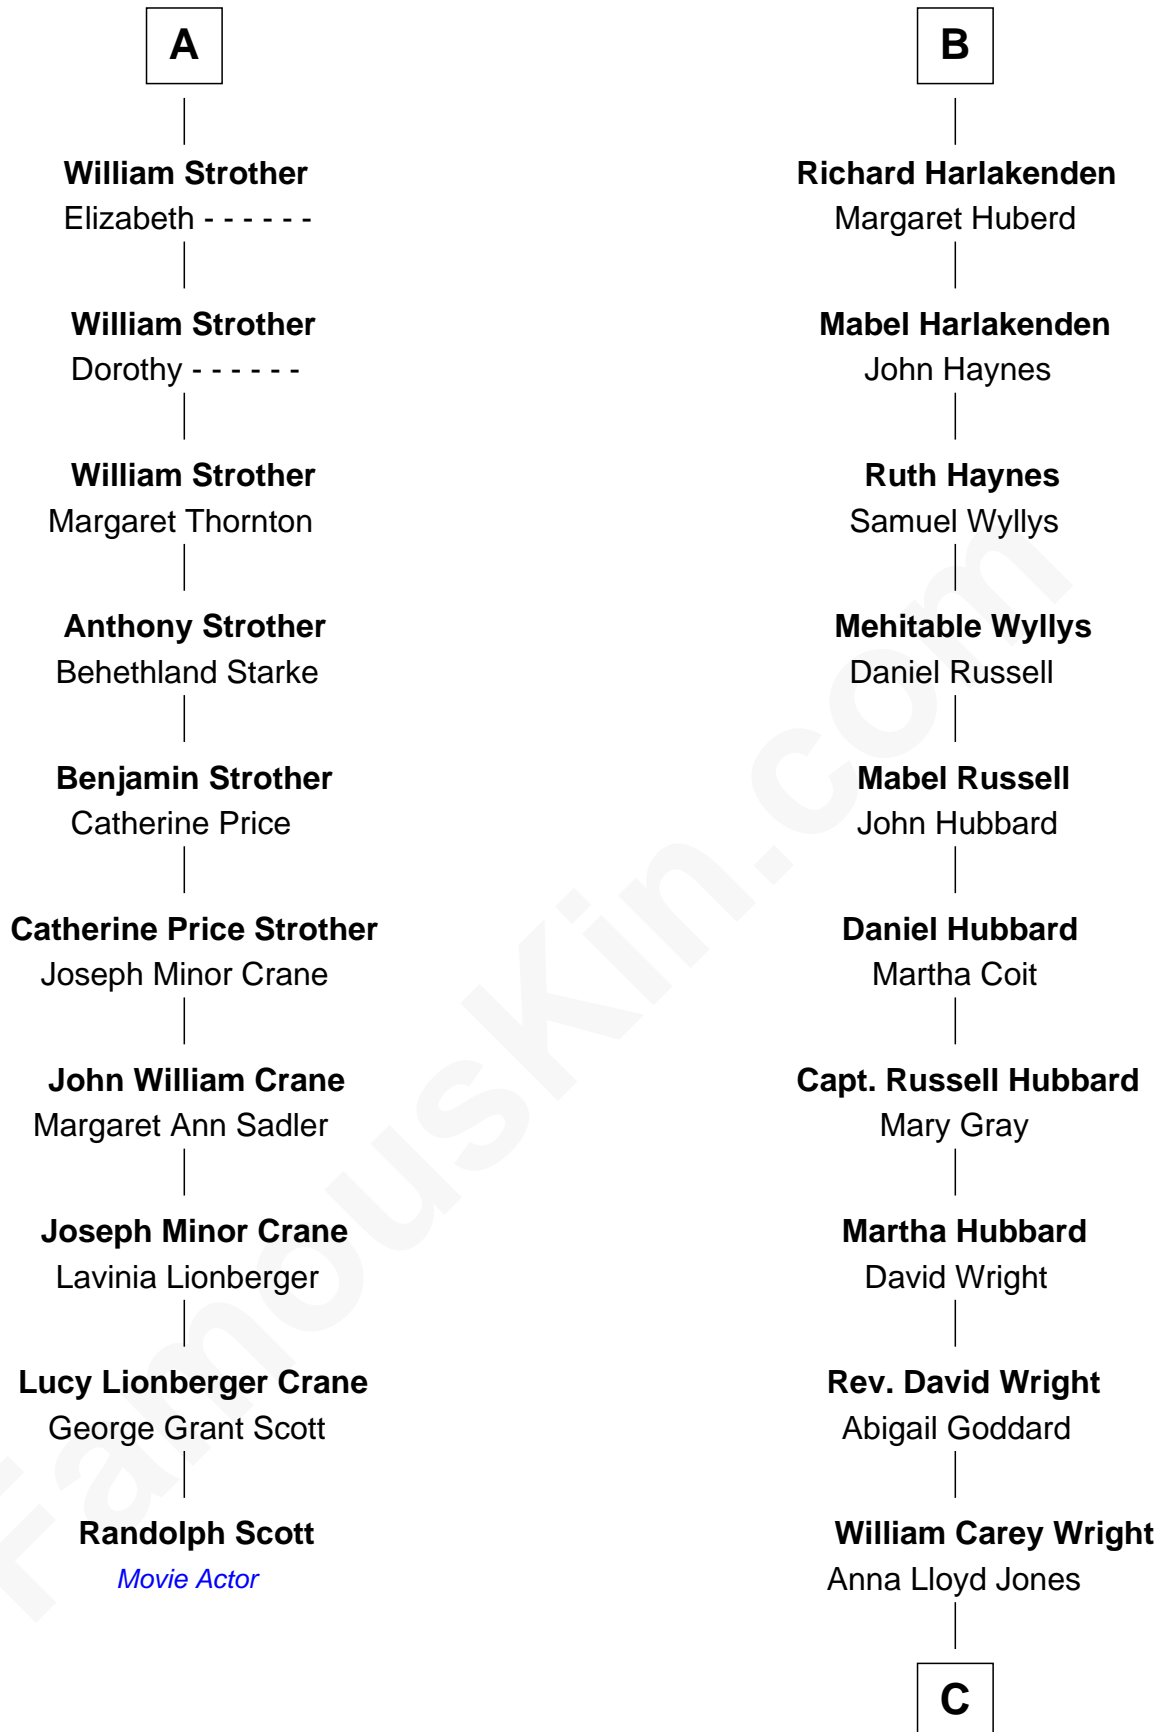

FamousKin.com
Relationship Chart of
Randolph Scott
Movie Actor

16th cousin 3 times removed of
Anne Baxter
Movie Actress

Sir Ralph Neville
 Joan Beaufort

C

Frank Lloyd Wright

Catherine L. Tobin

Catherine Dorothy Wright

Kenneth Stuart Baxter

Anne Baxter

Movie Actress

FamousKin.com