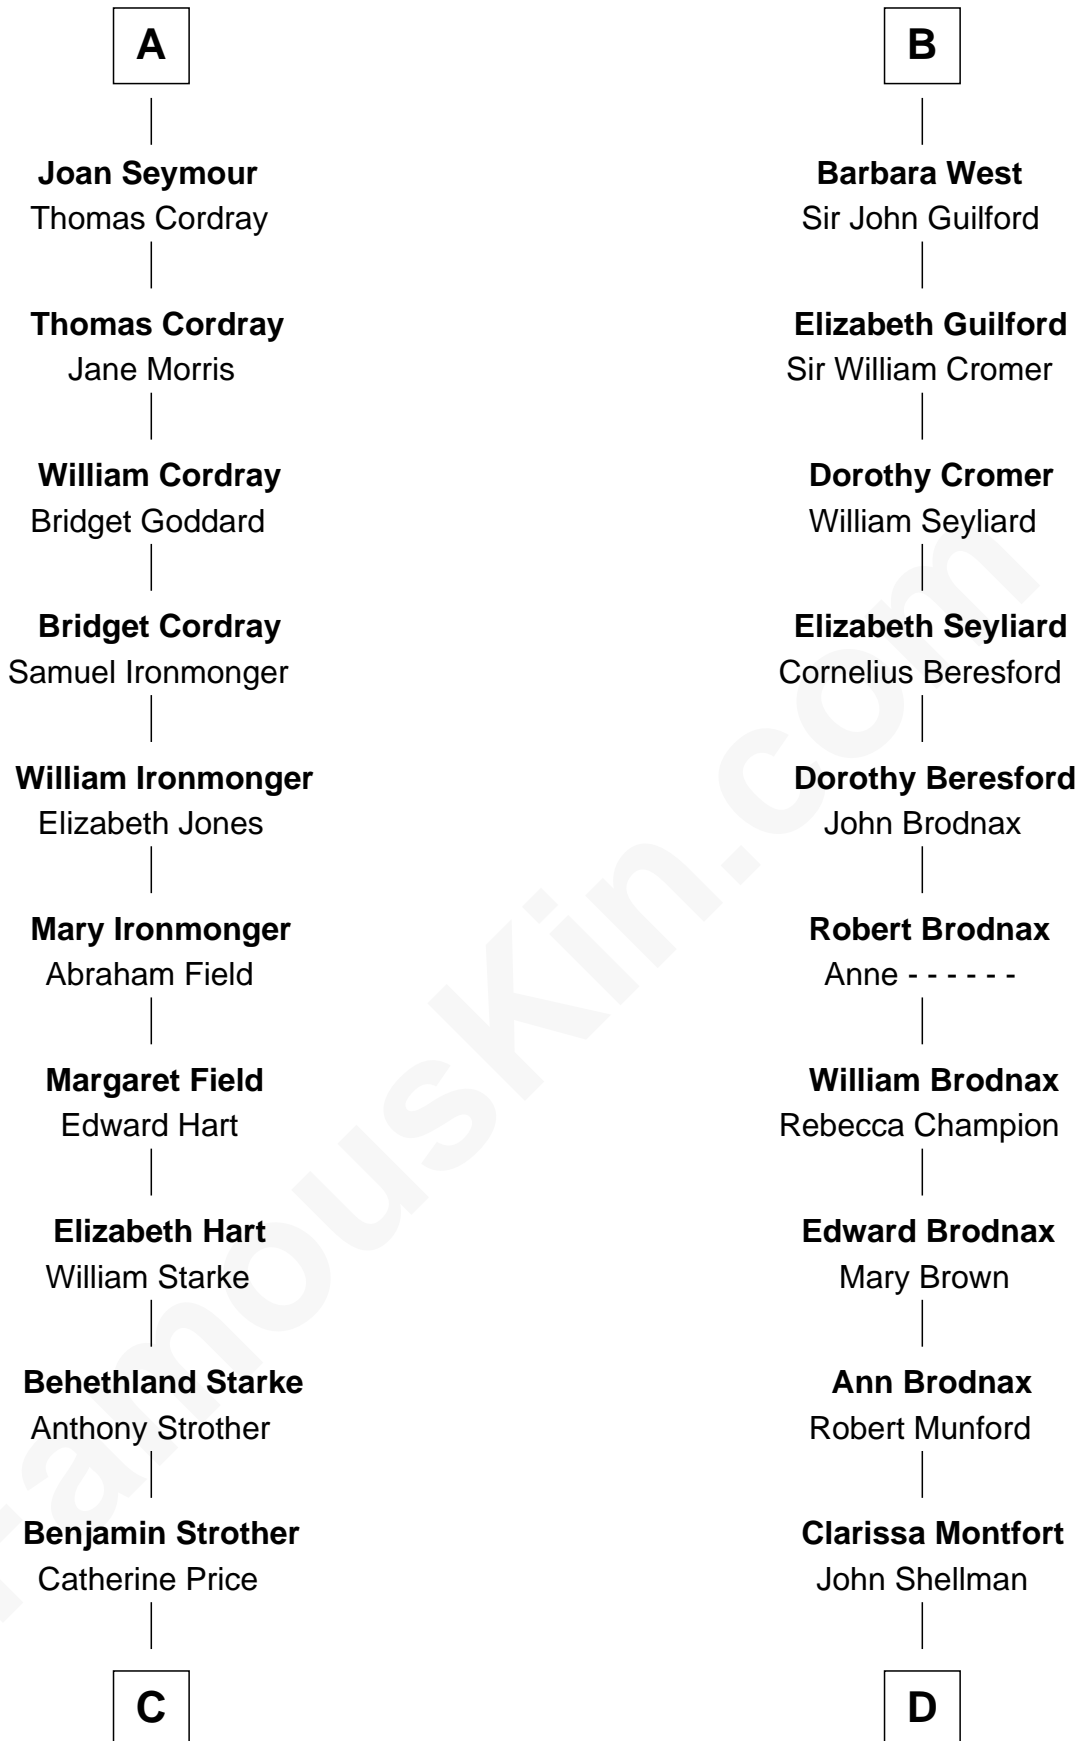

FamousKin.com Relationship Chart of

Randolph Scott

Movie Actor

21st cousin of

George H. W. Bush

41st U.S. President

Sir Hugh de Courtenay

Eleanor le Despencer

Margaret Botreaux

Katherine Hungerford

Sir Richard West

Sir Thomas West

Eleanor Copley

B

C

Catherine Price Strother

Joseph Minor Crane

John William Crane

Margaret Ann Sadler

Joseph Minor Crane

Lavinia Lionberger

Lucy Lionberger Crane

George Grant Scott

Randolph Scott