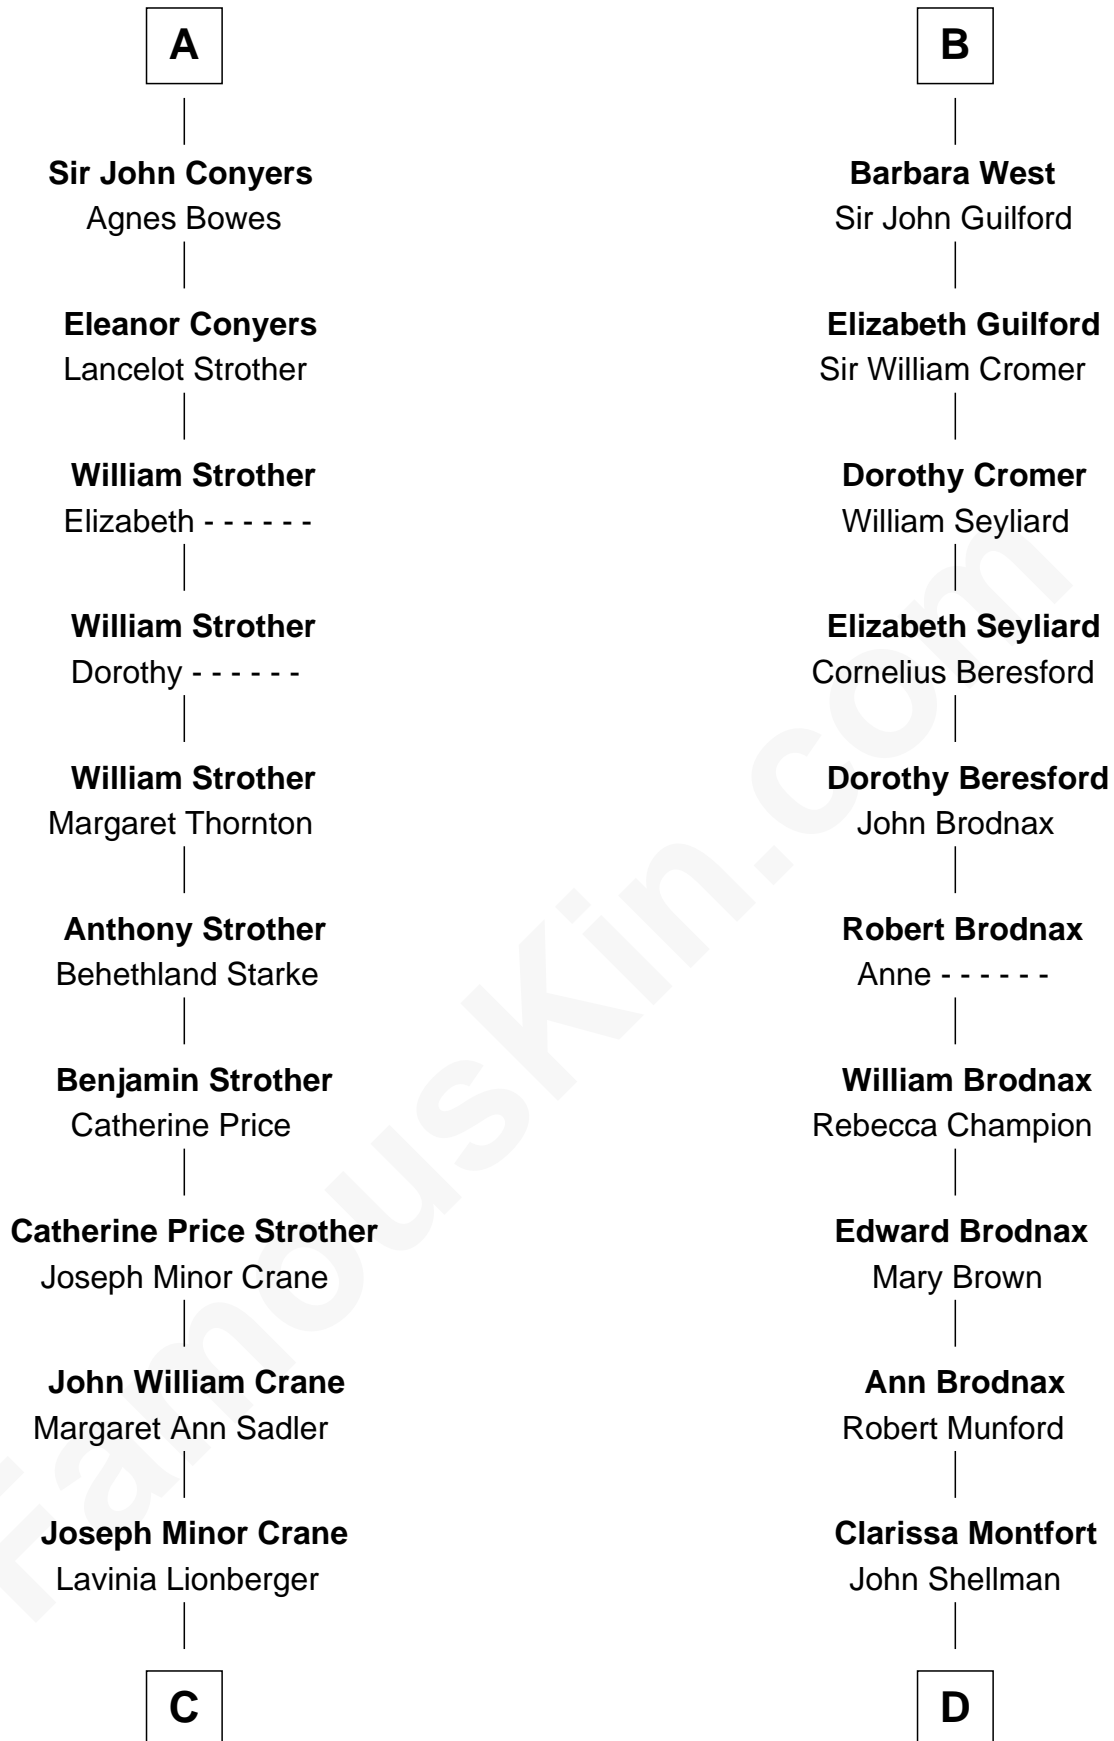

FamousKin.com
Relationship Chart of
Randolph Scott
Movie Actor

18th cousin 3 times removed of
George H. W. Bush
41st U.S. President

C

Lucy Lionberger Crane

George Grant Scott

Randolph Scott

Movie Actor

D

Susan Montfort Shellman

Samuel Howard Fay

Harriet Eleanor Fay

Rev. James Smith Bush

Samuel Prescott Bush

Flora Sheldon

Prescott Sheldon Bush

Dorothy Wear Walker

George H. W. Bush

41st U.S. President

FamousKin.com