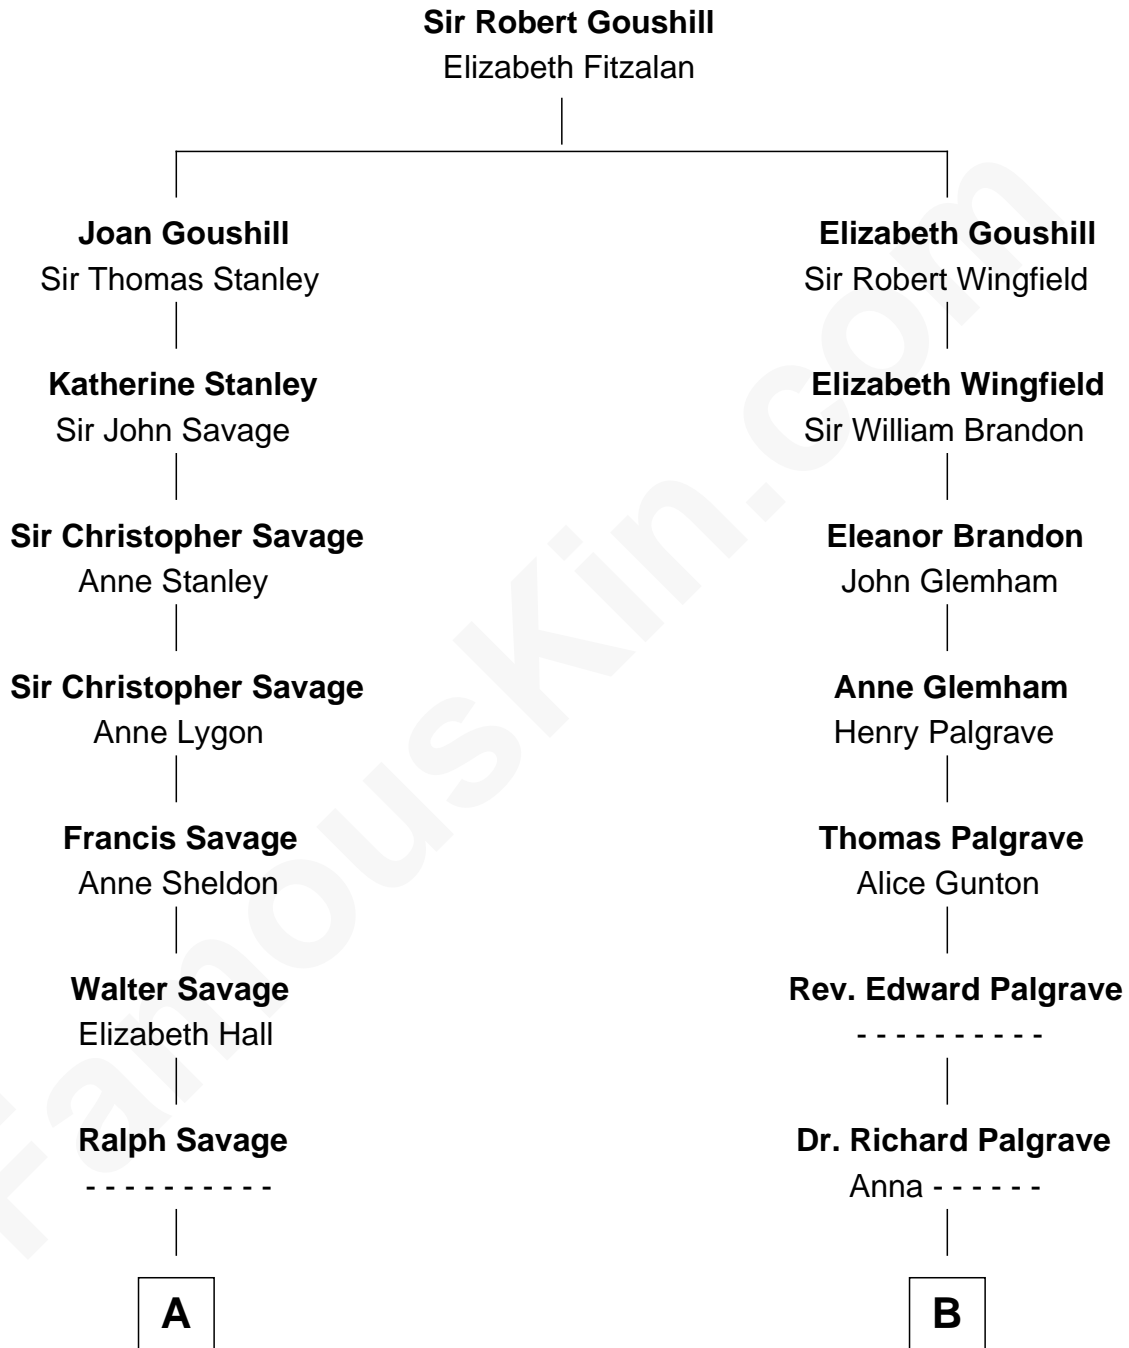

FamousKin.com
Relationship Chart of
Randolph Scott
Movie Actor

16th cousin 2 times removed of
George H. W. Bush
41st U.S. President

C

Prescott Sheldon Bush
Dorothy Wear Walker

George H. W. Bush
41st U.S. President

FamousKin.com