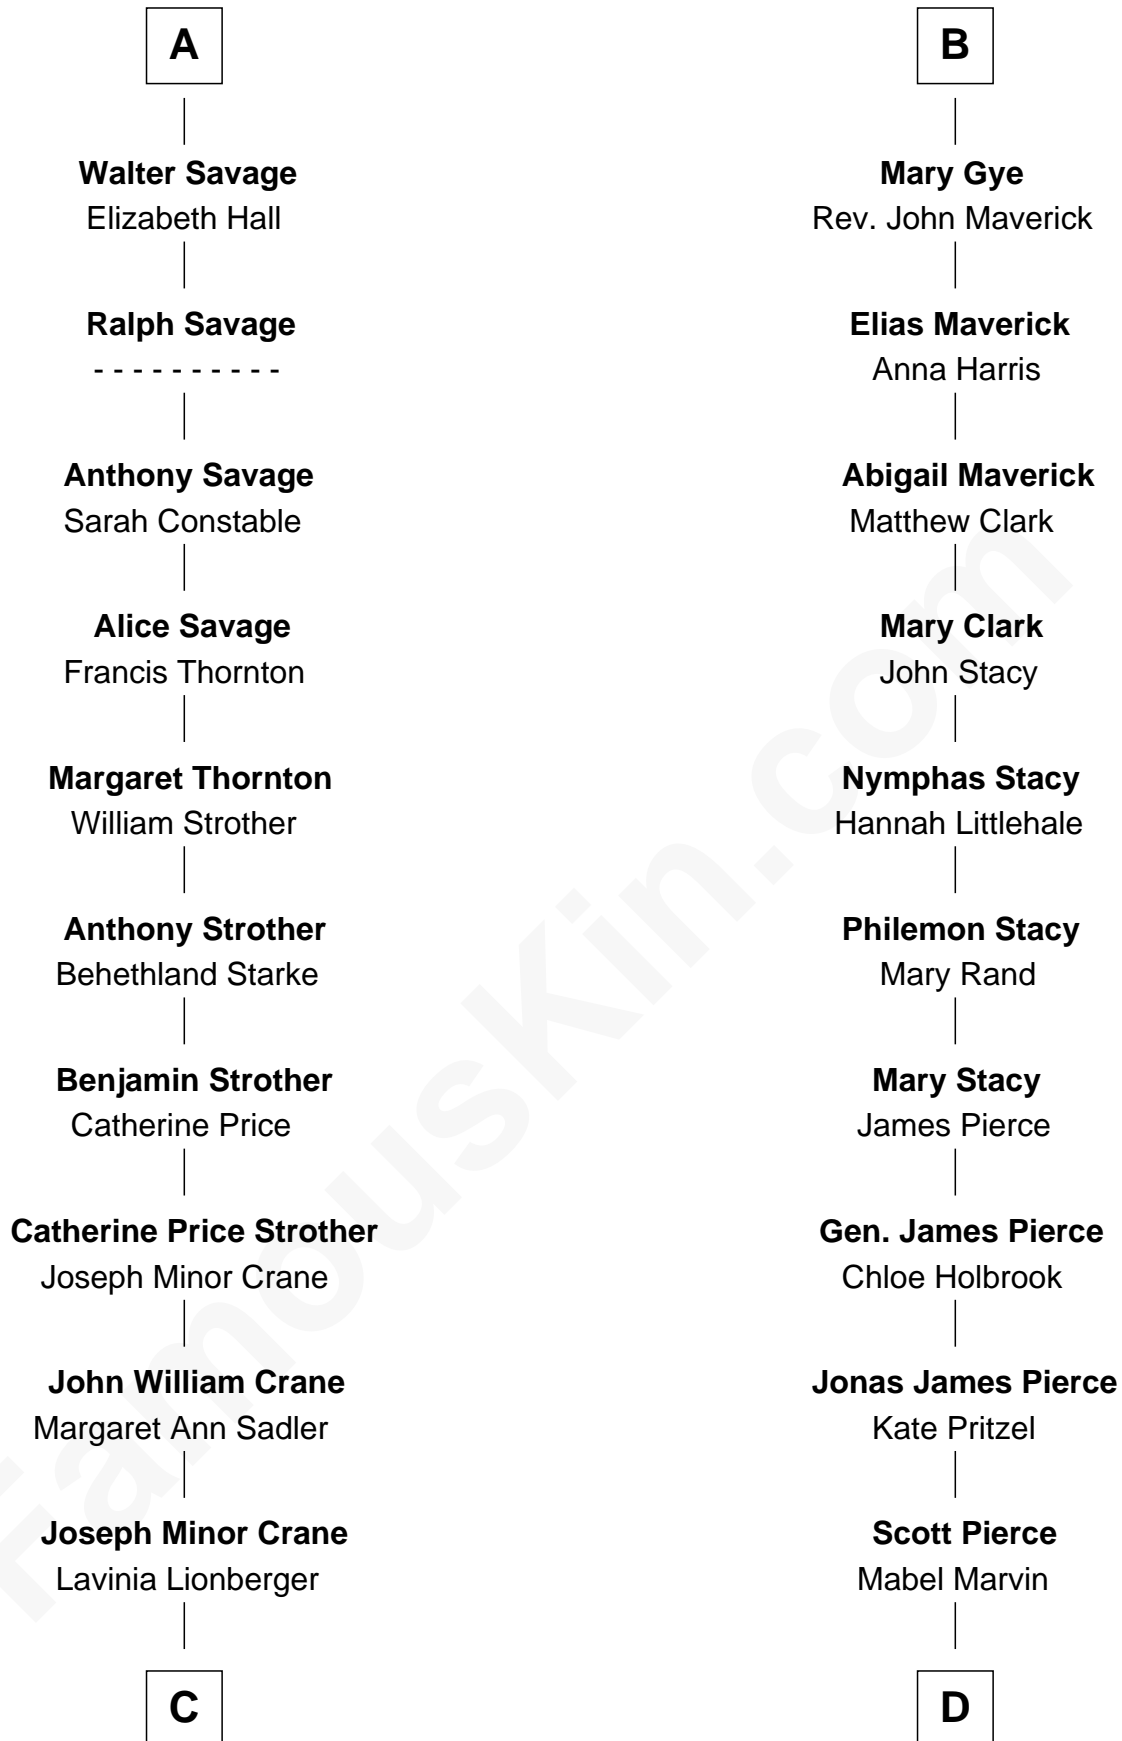

# FamousKin.com Relationship Chart of

**Randolph Scott**

*Movie Actor*

18th cousin of

**Barbara (Pierce) Bush**

*First Lady of President George H.W. Bush*

**Richard Fitzalan**  
Eleanor Plantagenet

FamousKin.com