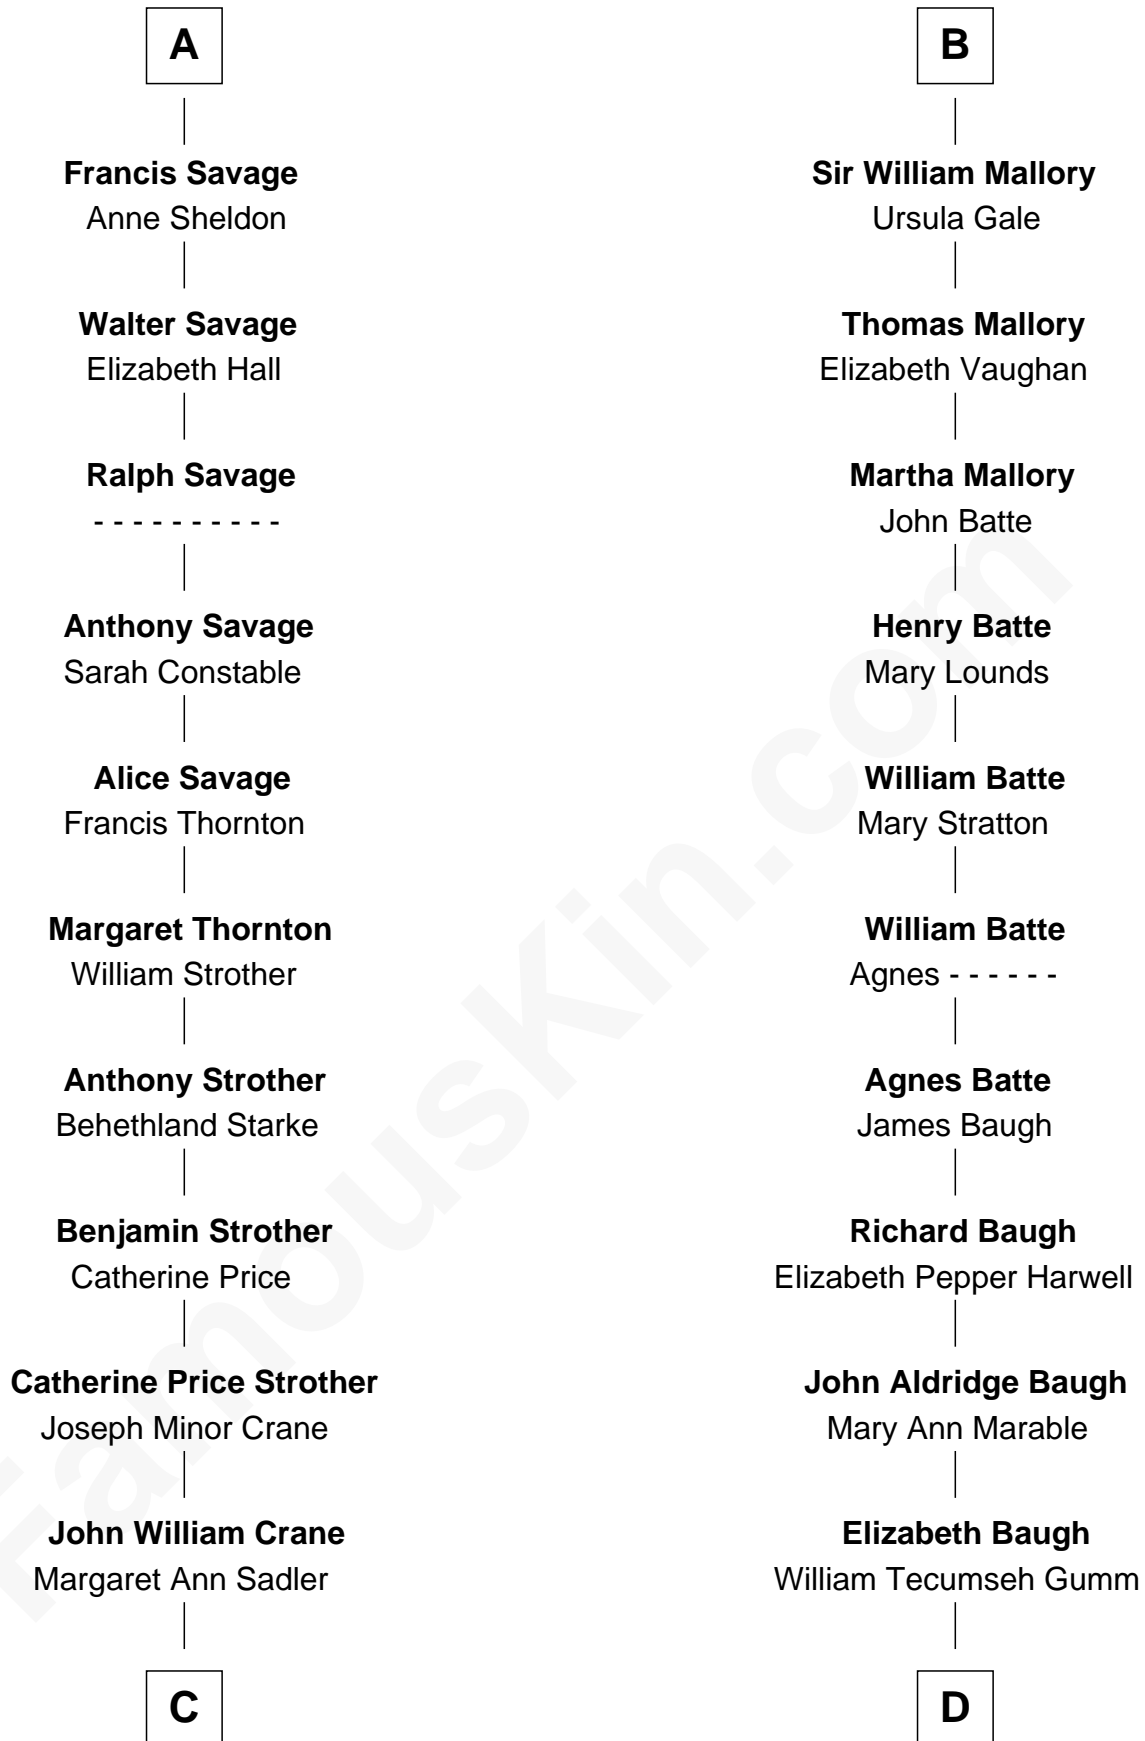

FamousKin.com
Relationship Chart of
Randolph Scott
Movie Actor

18th cousin 1 time removed of
Judy Garland
Singer and Movie Actress

Edmund Fitzalan
 Alice de Warenne

Richard Fitzalan
 Eleanor Plantagenet

Aline Fitzalan
 Sir Roger le Strange

Sir Richard Fitzalan
 Elizabeth de Bohun

Lucy le Strange
 Sir William Willoughby

Elizabeth Fitzalan
 Sir Robert Goushill

Margery Willoughby
 Sir William FitzHugh

Joan Goushill
 Sir Thomas Stanley

Lora FitzHugh
 Sir John Constable

Katherine Stanley
 Sir John Savage

Joan Constable
 Sir William Mallory

Sir Christopher Savage
 Anne Stanley

Sir John Mallory
 Margaret Thwaites

Sir Christopher Savage
 Anne Lygon

Sir William Mallory
 Jane Norton

A

B

FamousKin.com