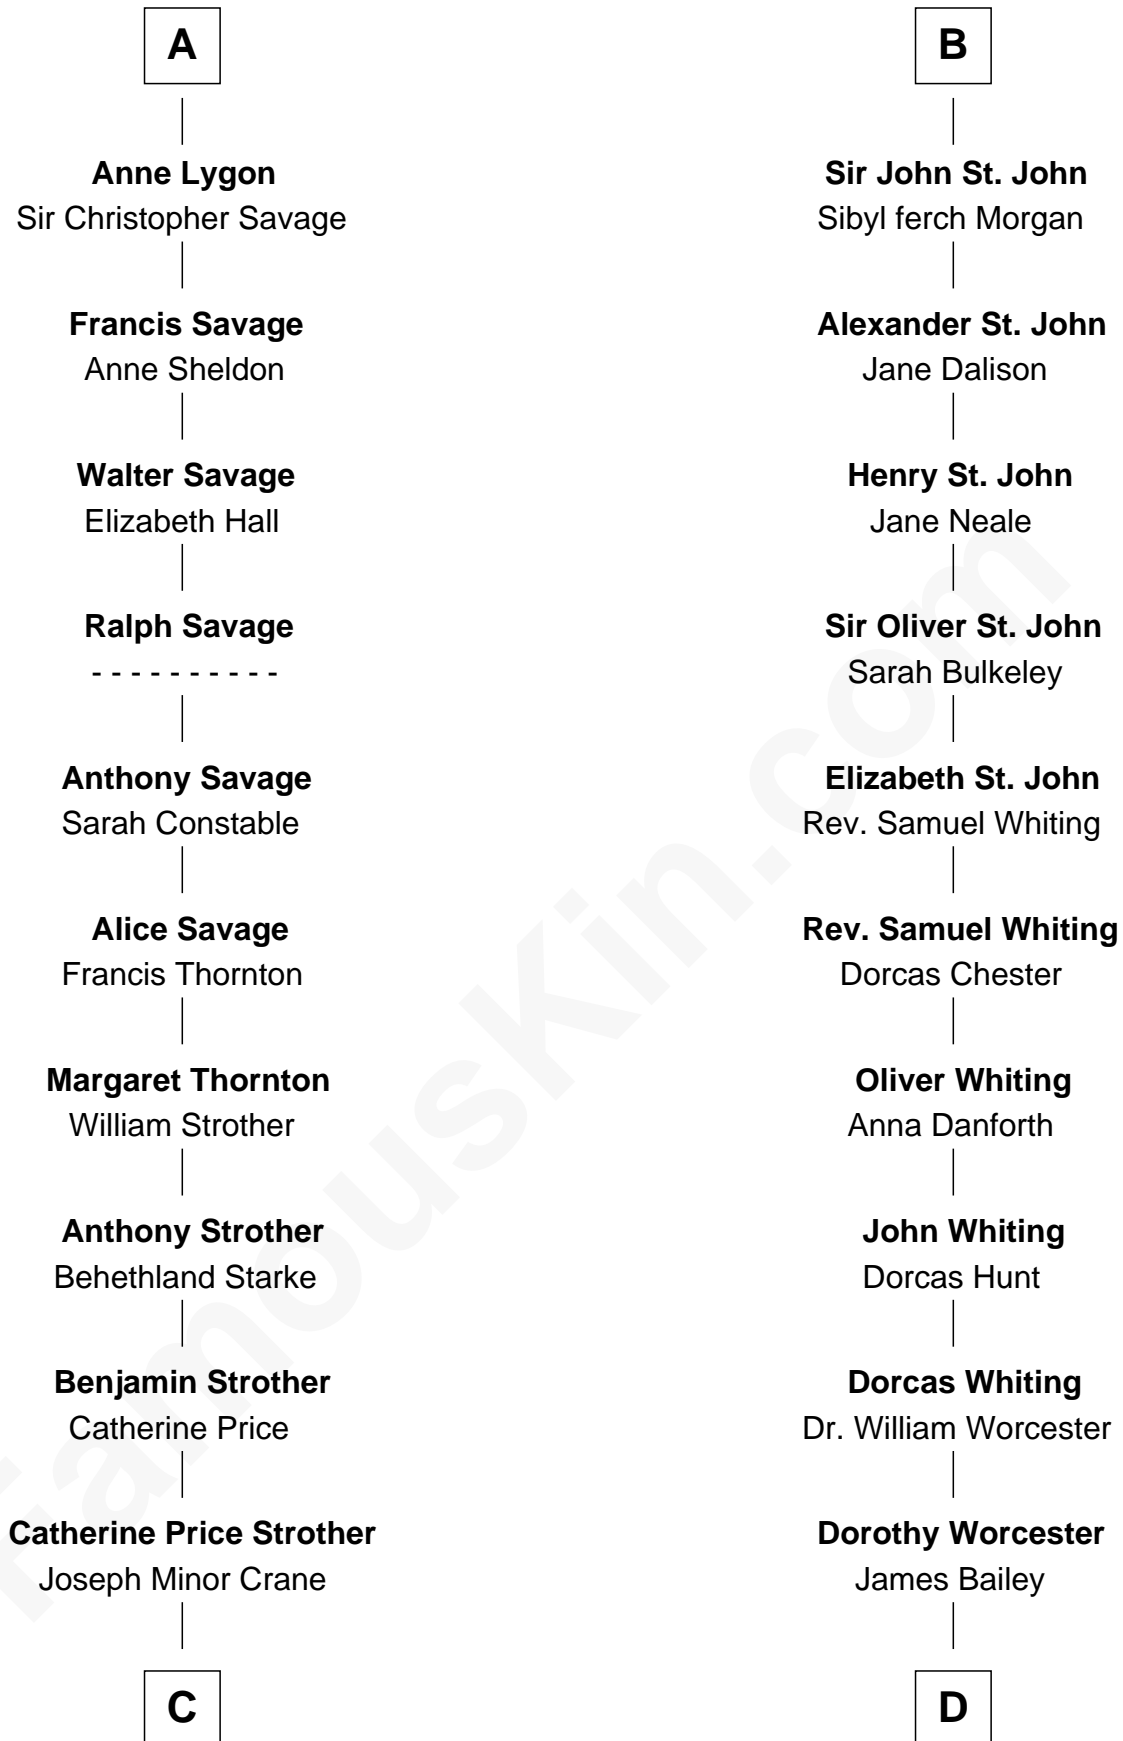

FamousKin.com Relationship Chart of

Randolph Scott

Movie Actor

20th cousin 1 time removed of

Bette Davis

Movie Actress

Sir Walter de Beauchamp

Alice de Tony

C

John William Crane
Margaret Ann Sadler

Joseph Minor Crane
Lavinia Lionberger

Lucy Lionberger Crane
George Grant Scott

Randolph Scott
Movie Actor

D

Benjamin W. Bailey
Latta Hopkins

Harriet Jane Bailey
Charles Otis Thompson

Harriet Eugenia Thompson
William Aaron Favor

Ruth Augusta Favor
Harlow Morrell Davis

Bette Davis
Movie Actress