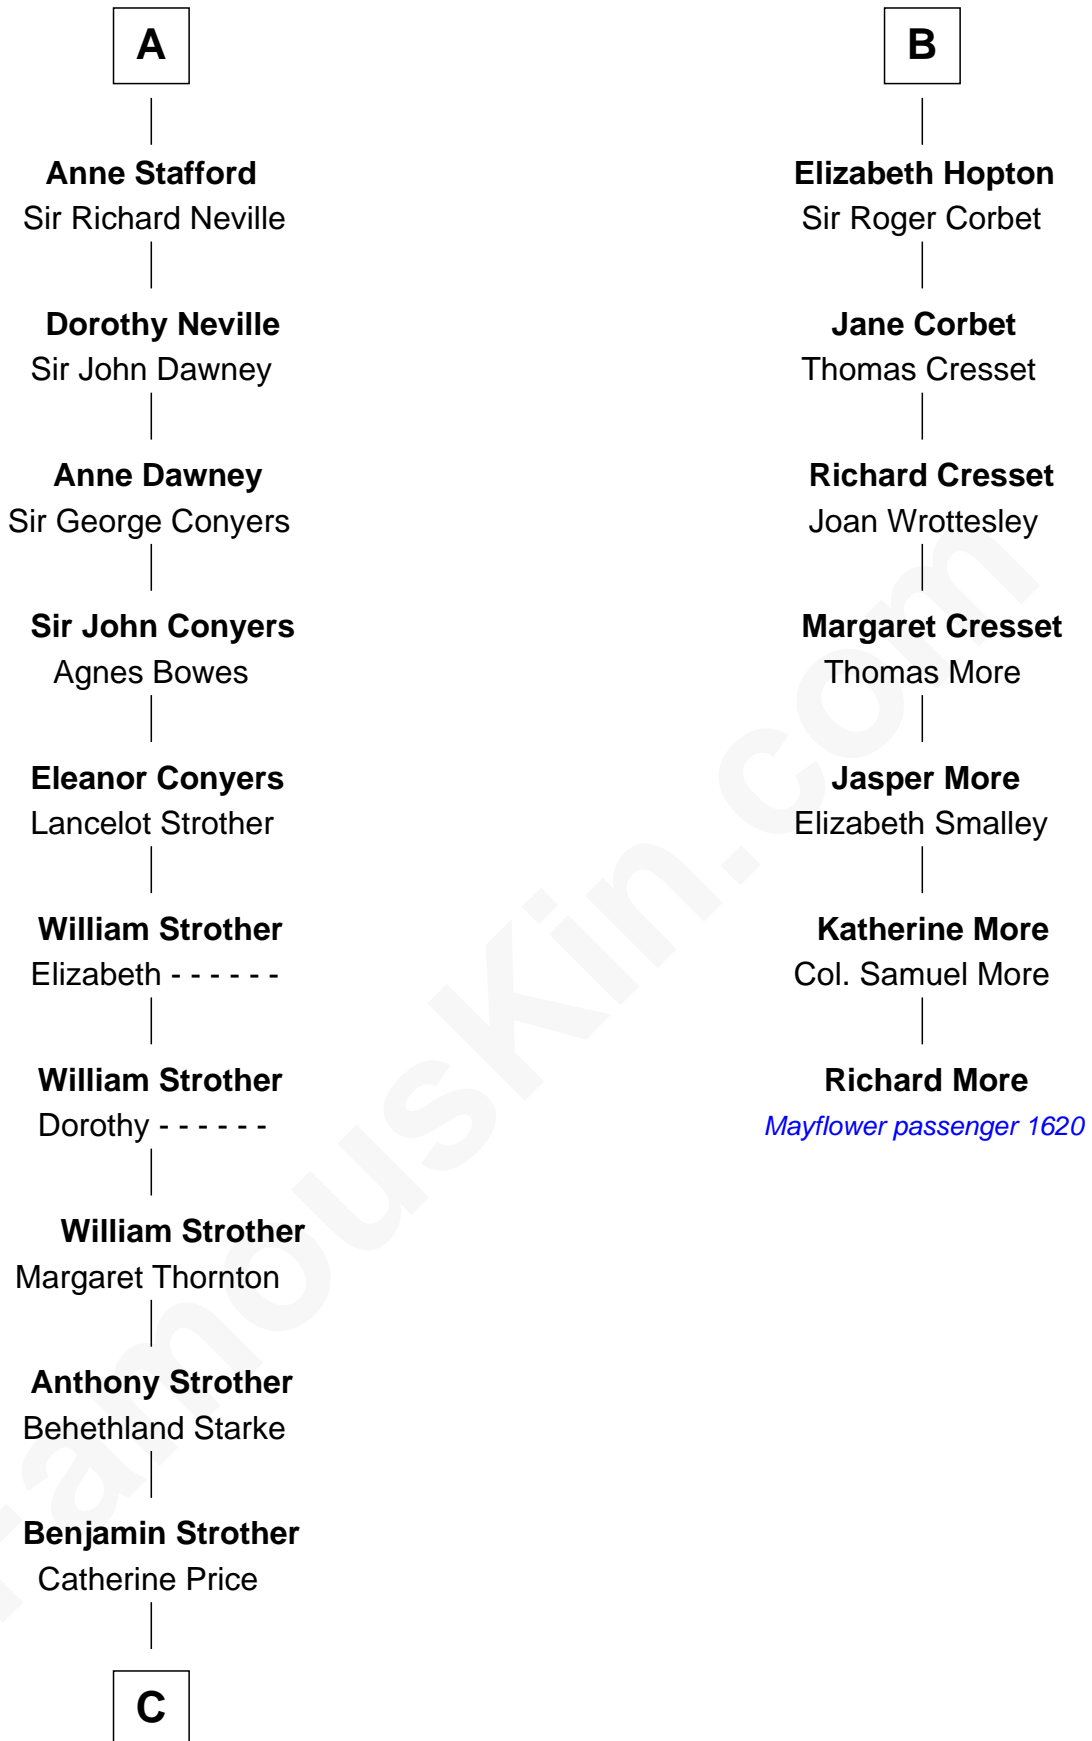

FamousKin.com Relationship Chart of

Randolph Scott

Movie Actor

13th cousin 8 times removed of

Richard More

(c1614 - c1696) Mayflower passenger 1620

MAYFLOWER

John de Botetourte

Maud FitzThomas

C

—
Catherine Price Strother

Joseph Minor Crane

—
John William Crane

Margaret Ann Sadler

—
Joseph Minor Crane

Lavinia Lionberger

—
Lucy Lionberger Crane

George Grant Scott

—
Randolph Scott

Movie Actor