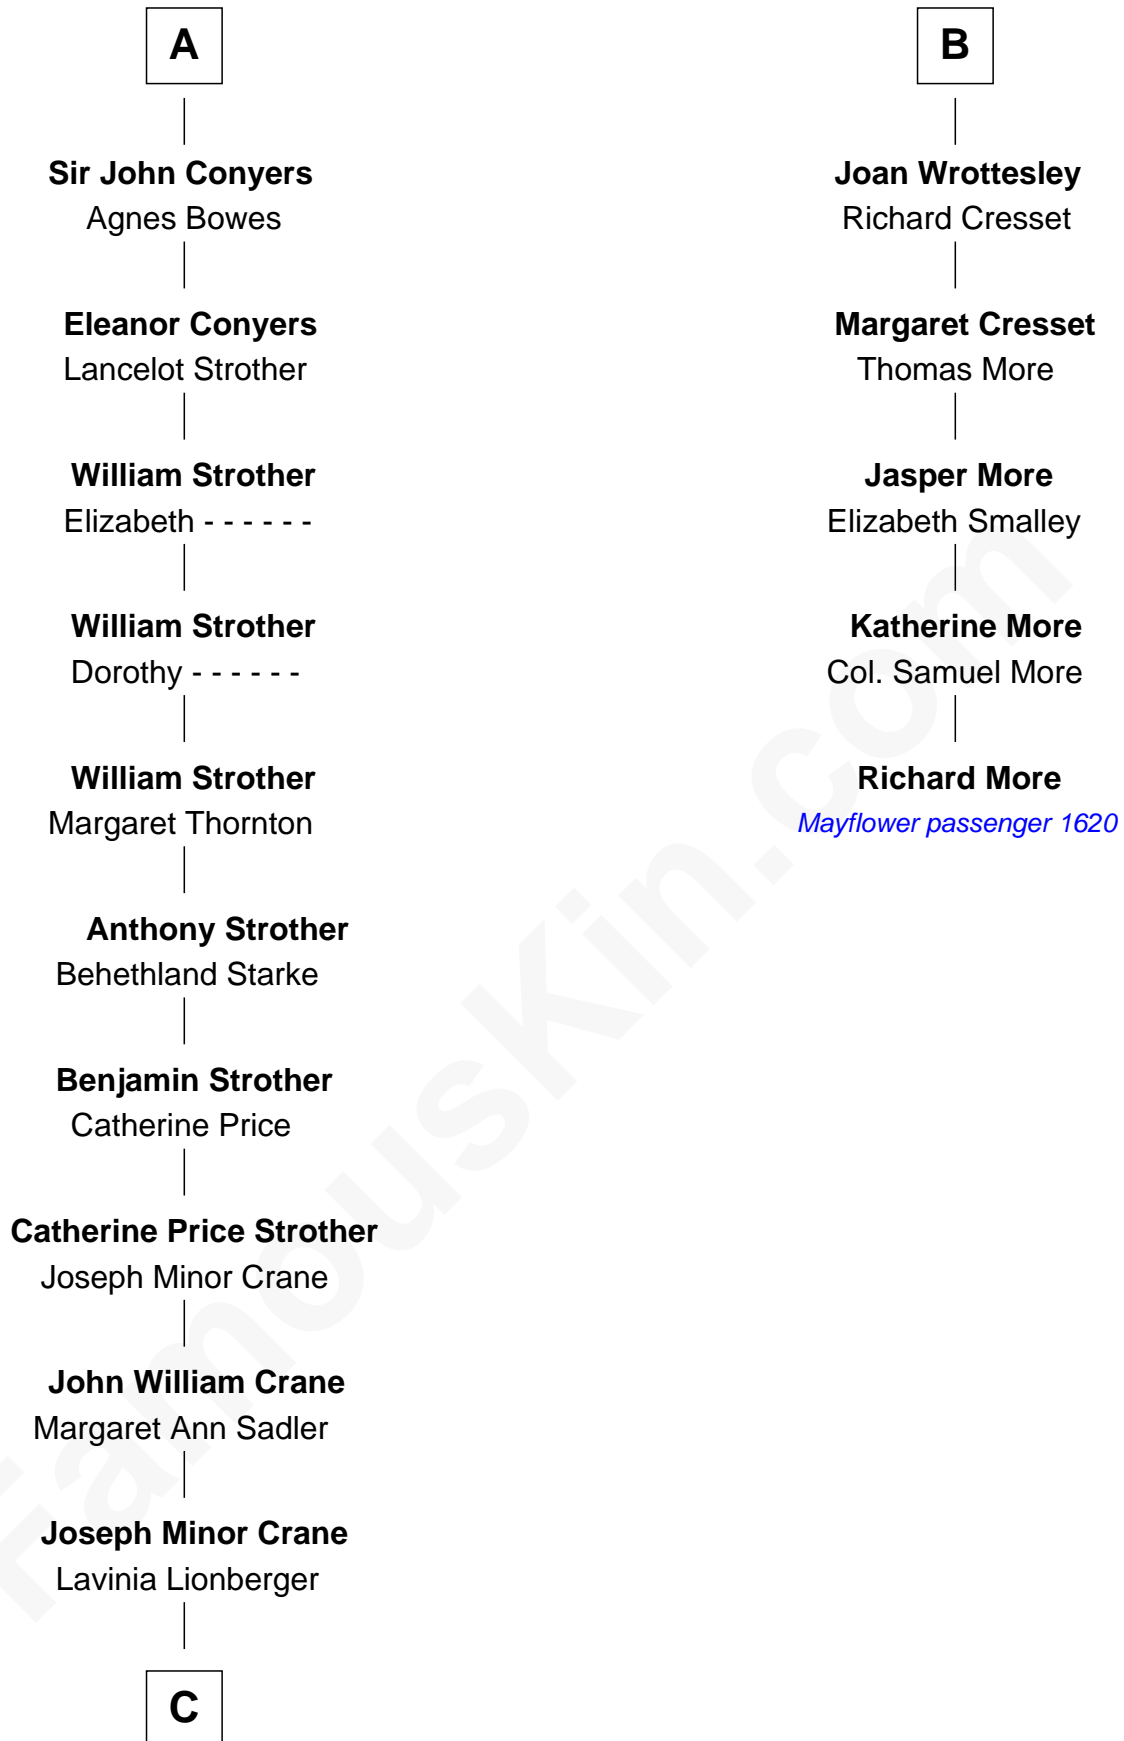

FamousKin.com

Relationship Chart of

Randolph Scott

Movie Actor

11th cousin 7 times removed of

Richard More

(c1614 - c1696) Mayflower passenger 1620

MAYFLOWER

Edward III, King of England

Philippa of Hainault

C

—
Lucy Lionberger Crane

George Grant Scott

—
Randolph Scott

Movie Actor

FamousKin.com