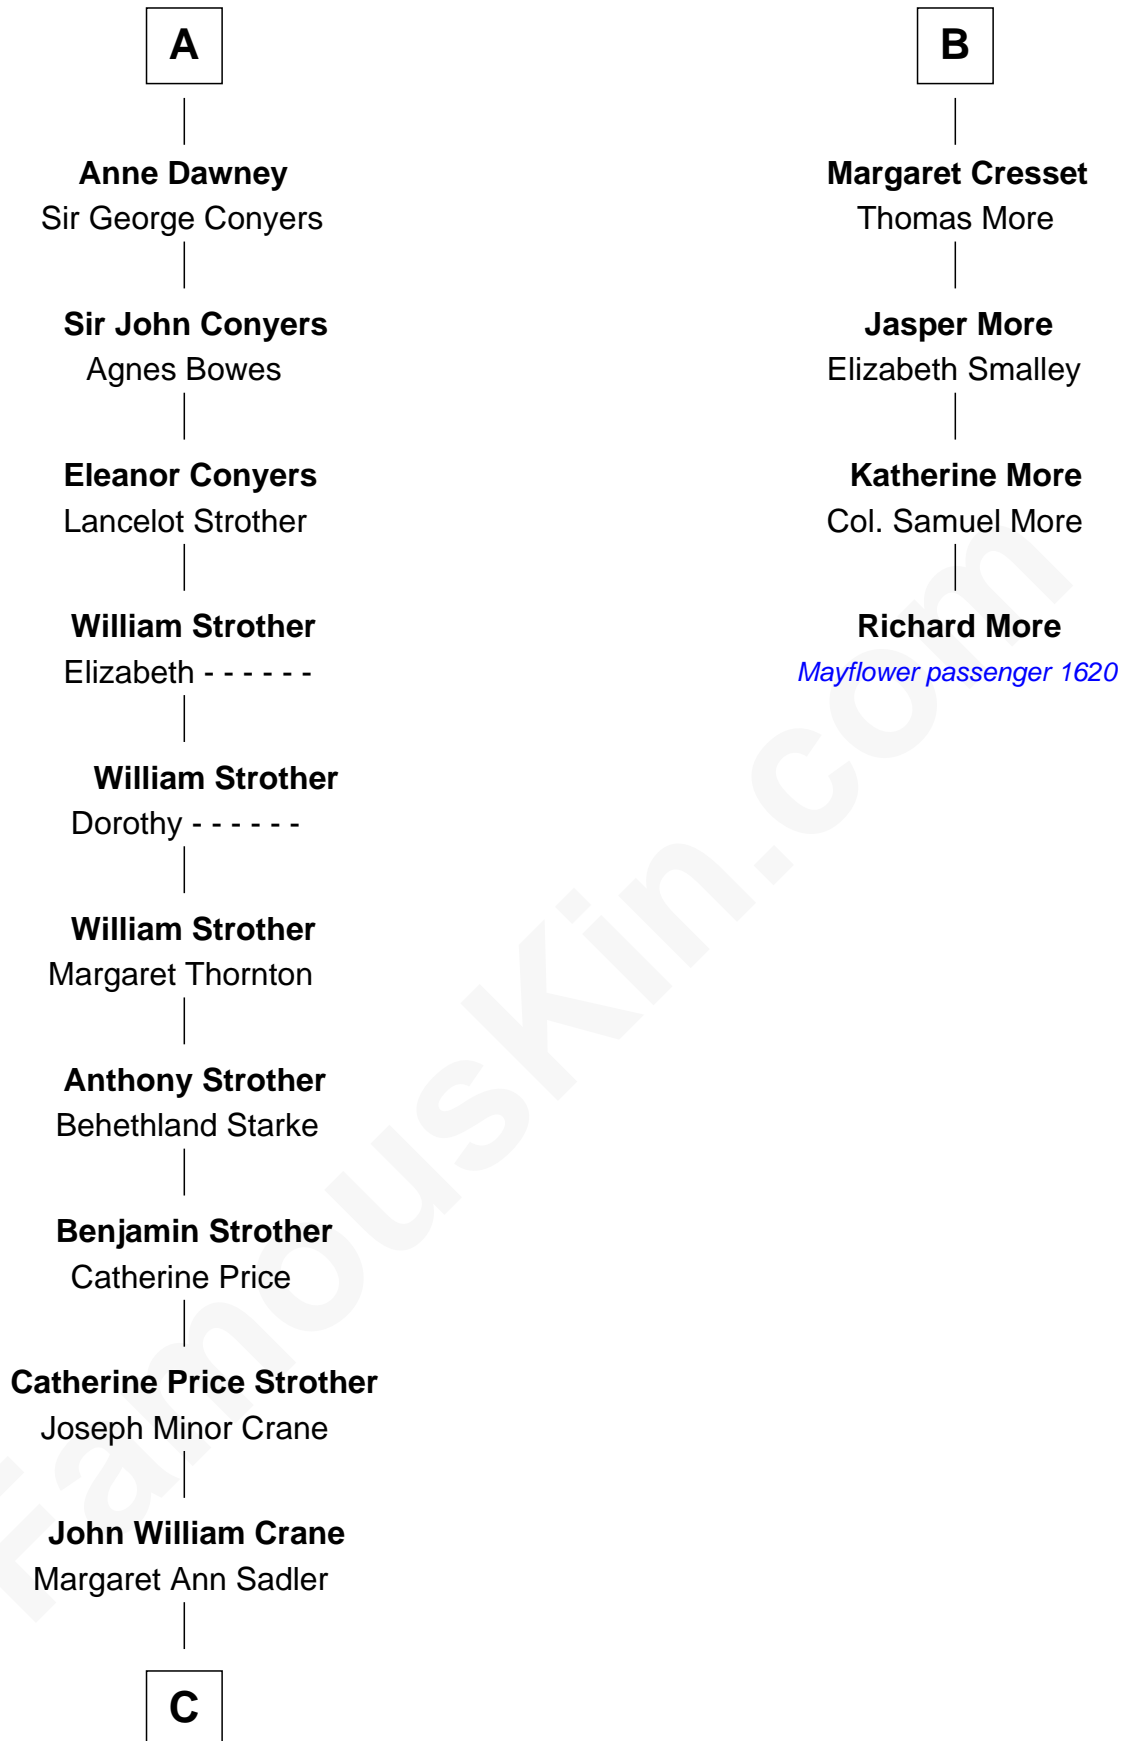

FamousKin.com Relationship Chart of

Randolph Scott

Movie Actor

10th cousin 9 times removed of

Richard More

(c1614 - c1696) Mayflower passenger 1620

MAYFLOWER

C

—
Joseph Minor Crane

Lavinia Lionberger

—
Lucy Lionberger Crane

George Grant Scott

—
Randolph Scott

Movie Actor

FamousKin.com