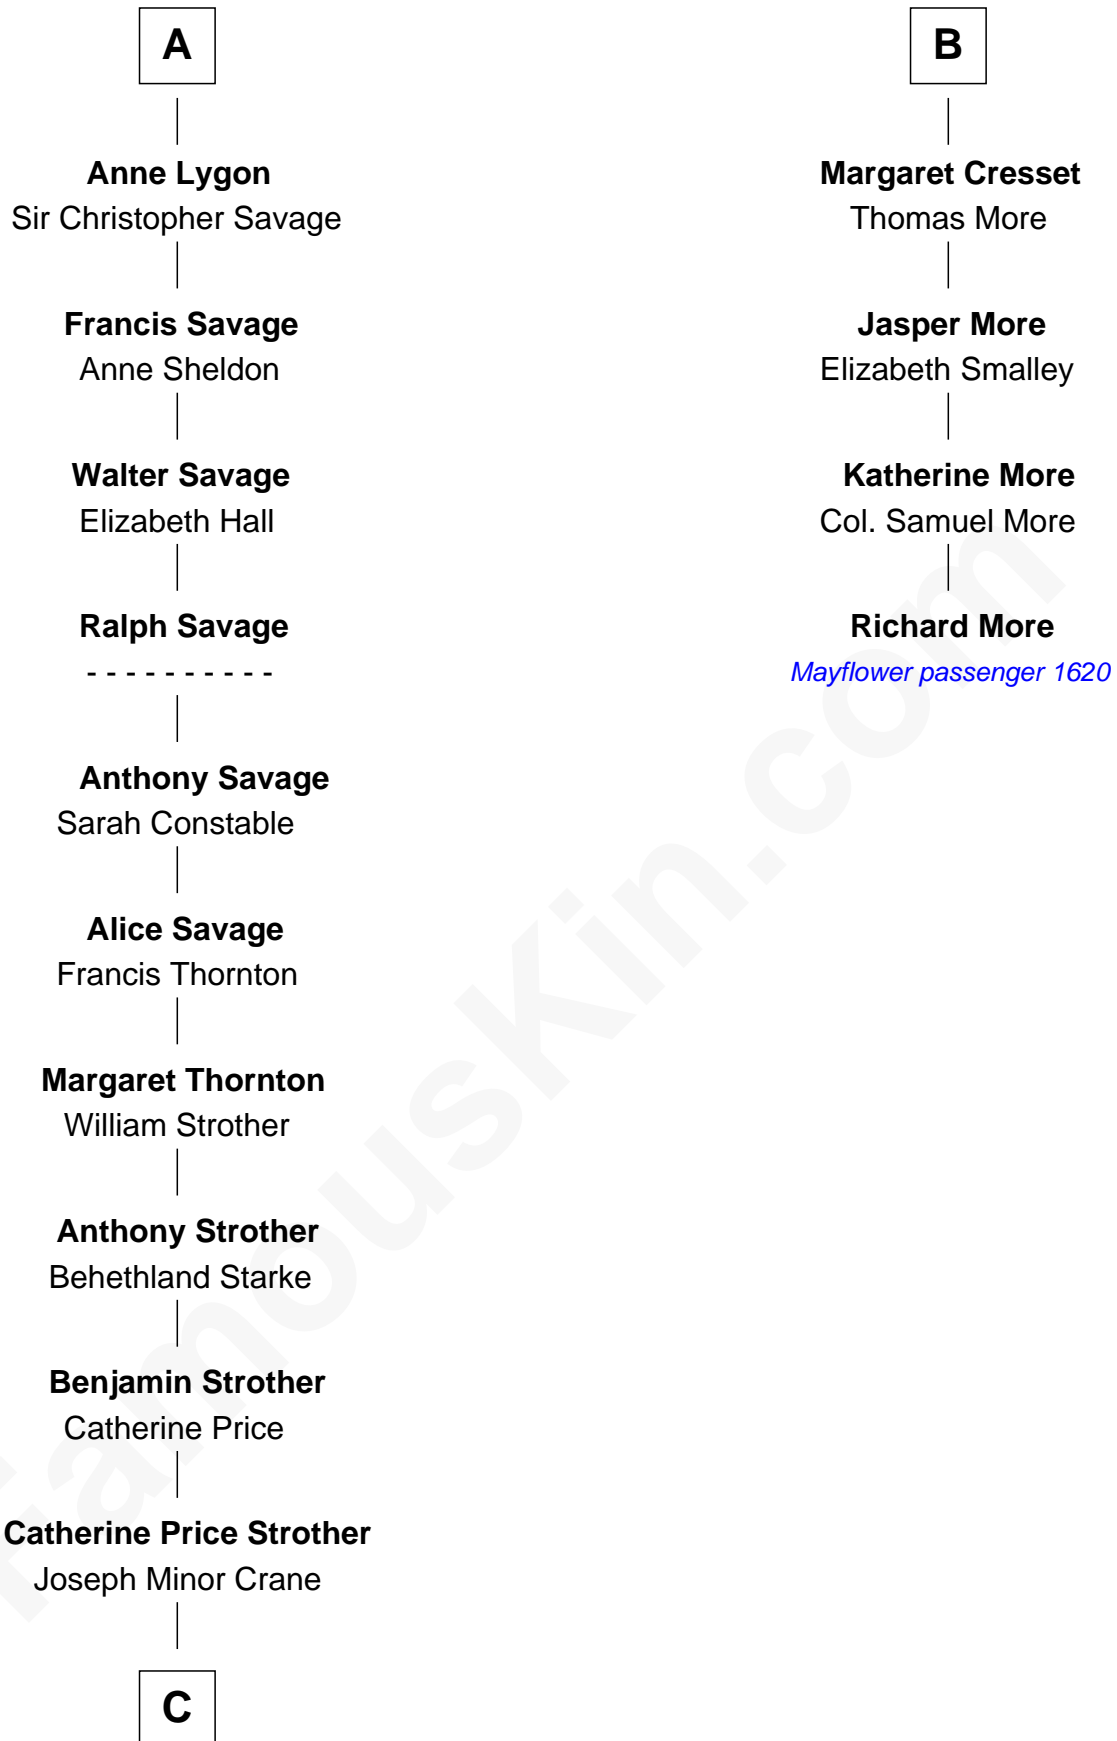

# FamousKin.com Relationship Chart of

**Randolph Scott**

*Movie Actor*

**MAYFLOWER**

10th cousin 10 times removed of

**Richard More**

*(c1614 - c1696) Mayflower passenger 1620*

**Margaret de Audley**

**Matilda Clifford**

Sir Edmund Sutton

**Dorothy Sutton**

Richard Wrottesley

**Joan Wrottesley**

Richard Cresset

**B**

**C**

—  
**John William Crane**

Margaret Ann Sadler

—  
**Joseph Minor Crane**

Lavinia Lionberger

—  
**Lucy Lionberger Crane**

George Grant Scott

—  
**Randolph Scott**

*Movie Actor*