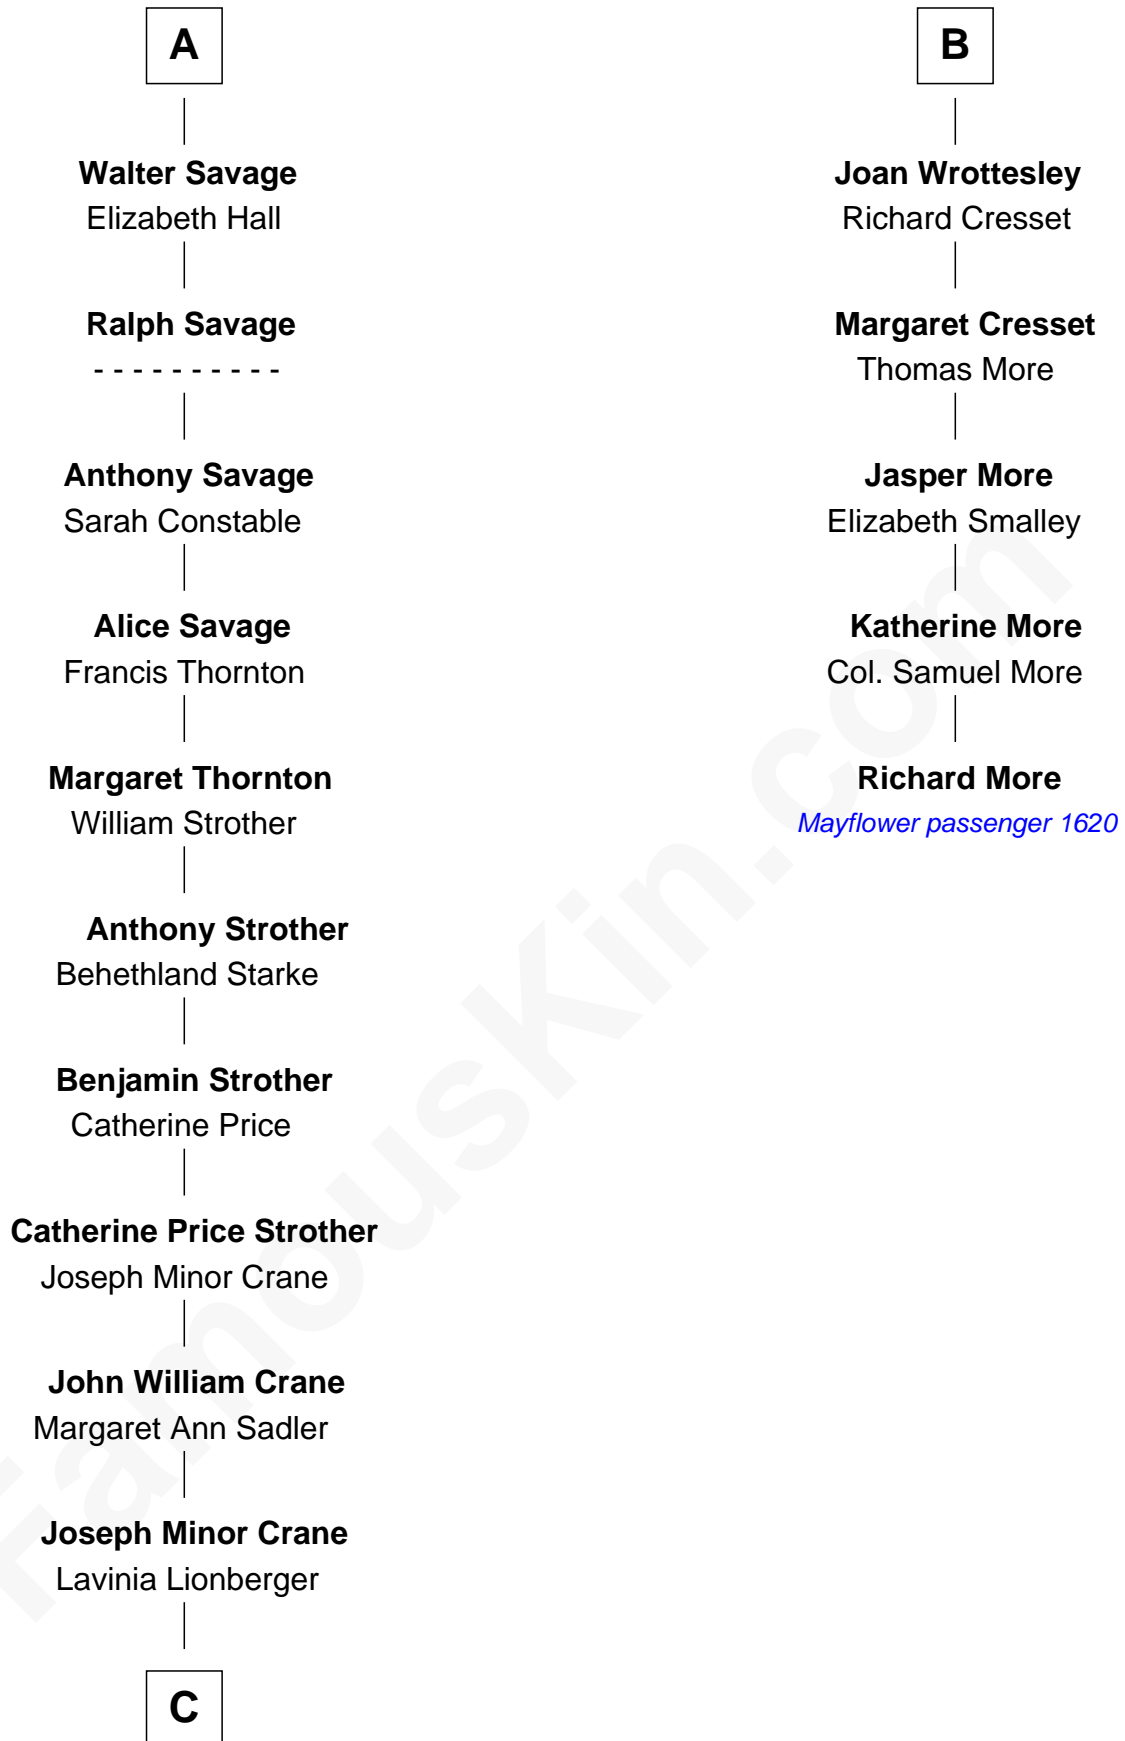

FamousKin.com

Relationship Chart of

Randolph Scott

Movie Actor

MAYFLOWER

11th cousin 7 times removed of

Richard More

(c1614 - c1696) Mayflower passenger 1620

C

—
Lucy Lionberger Crane

George Grant Scott

—
Randolph Scott

Movie Actor

FamousKin.com