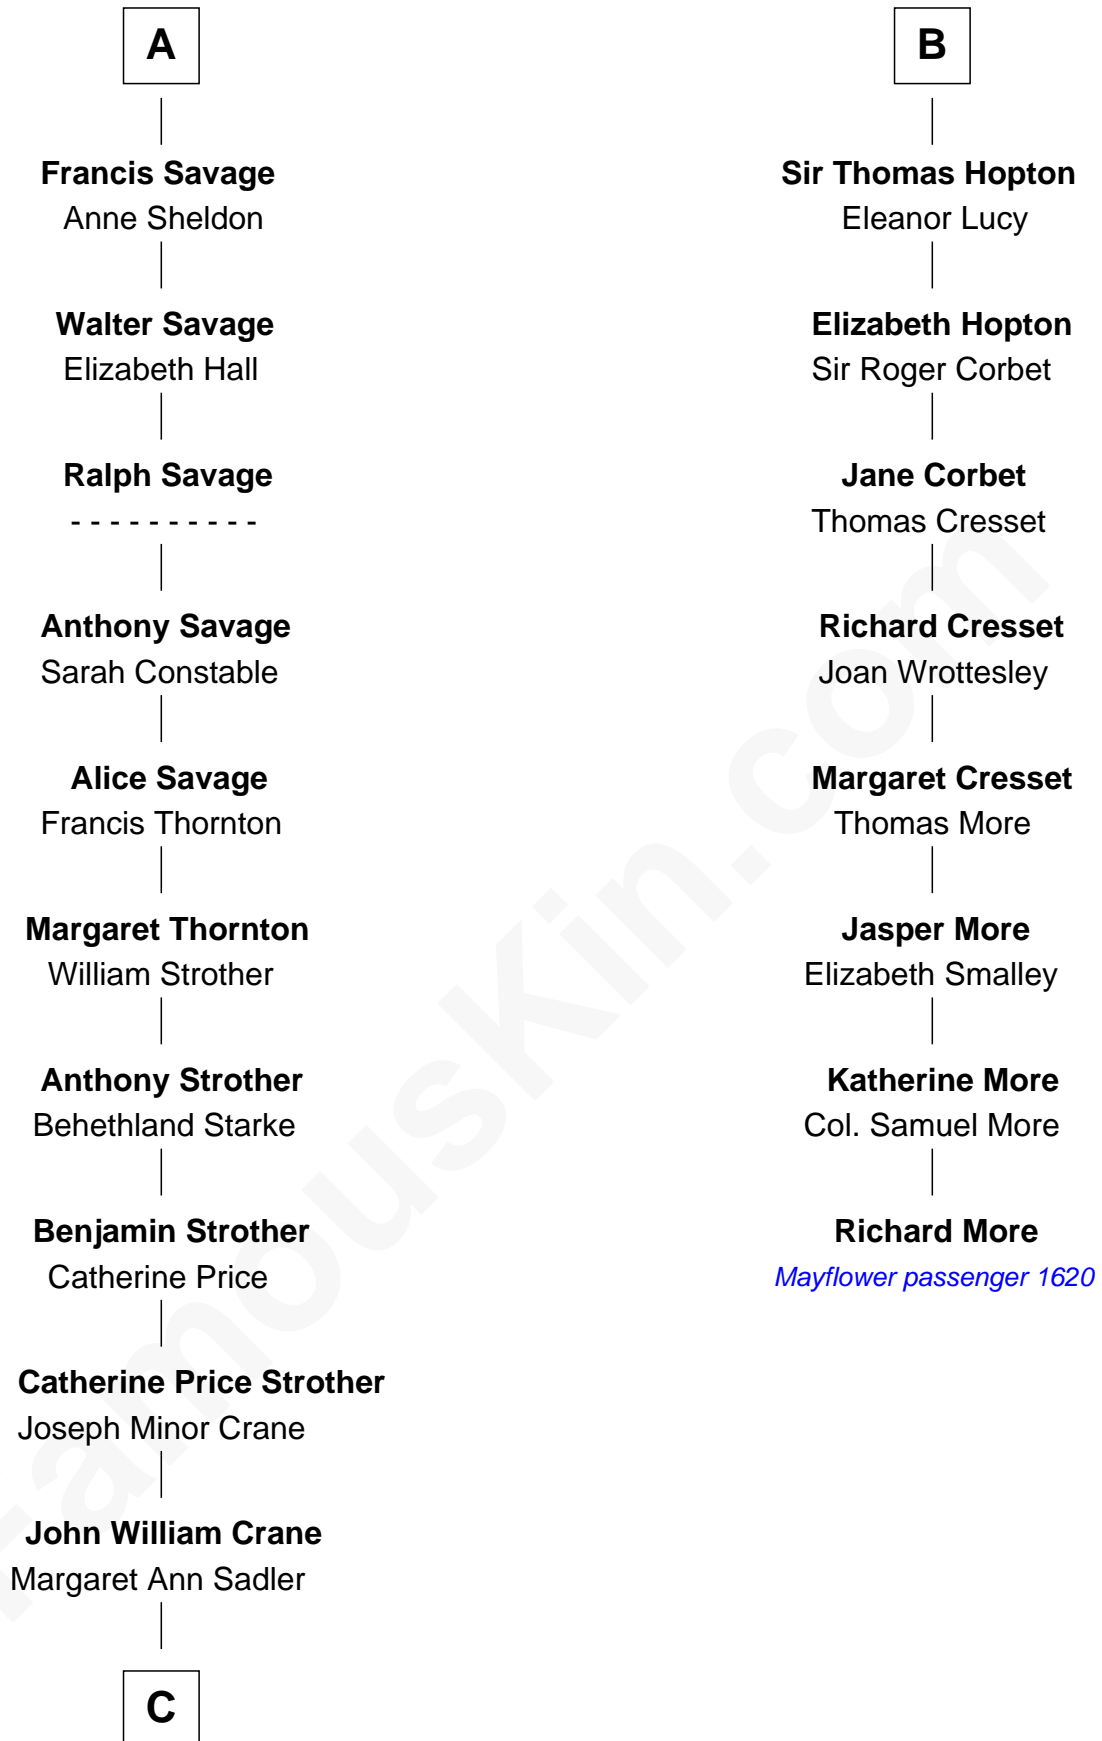

# FamousKin.com Relationship Chart of

**Randolph Scott**

*Movie Actor*

14th cousin 5 times removed of

**Richard More**

*(c1614 - c1696) Mayflower passenger 1620*

**MAYFLOWER**

**C**

—  
**Joseph Minor Crane**

Lavinia Lionberger

—  
**Lucy Lionberger Crane**

George Grant Scott

—  
**Randolph Scott**

*Movie Actor*

FamousKin.com