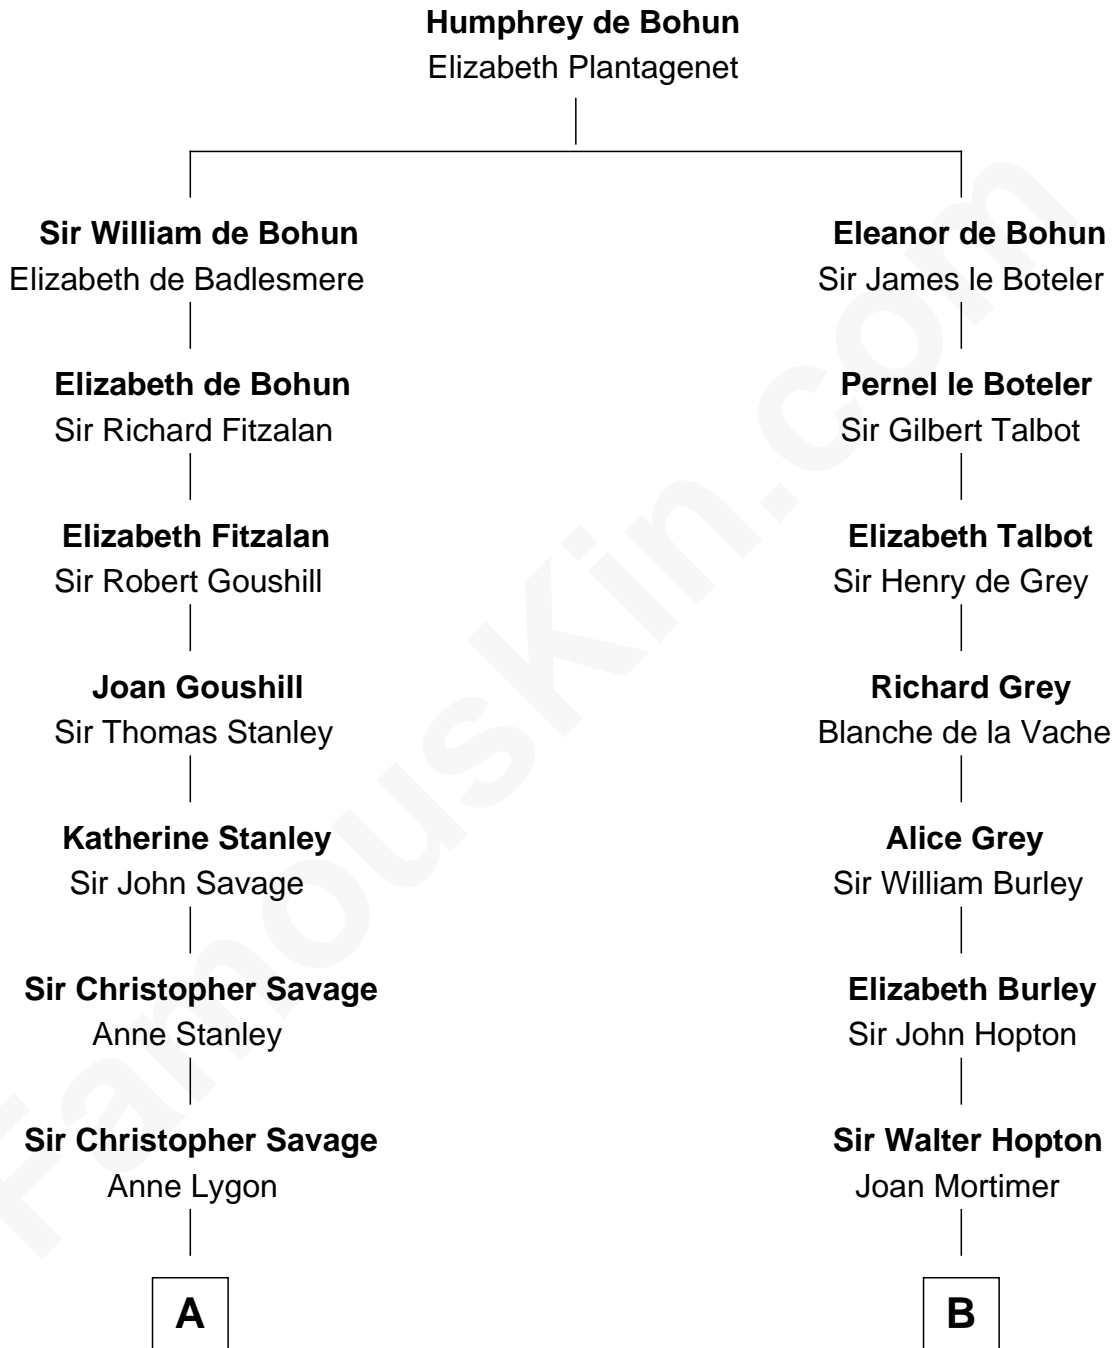

# FamousKin.com Relationship Chart of

**Randolph Scott**

*Movie Actor*

14th cousin 5 times removed of

**Richard More**

*(c1614 - c1696) Mayflower passenger 1620*

**MAYFLOWER**

**C**

—  
**Joseph Minor Crane**

Lavinia Lionberger

—  
**Lucy Lionberger Crane**

George Grant Scott

—  
**Randolph Scott**

*Movie Actor*

FamousKin.com