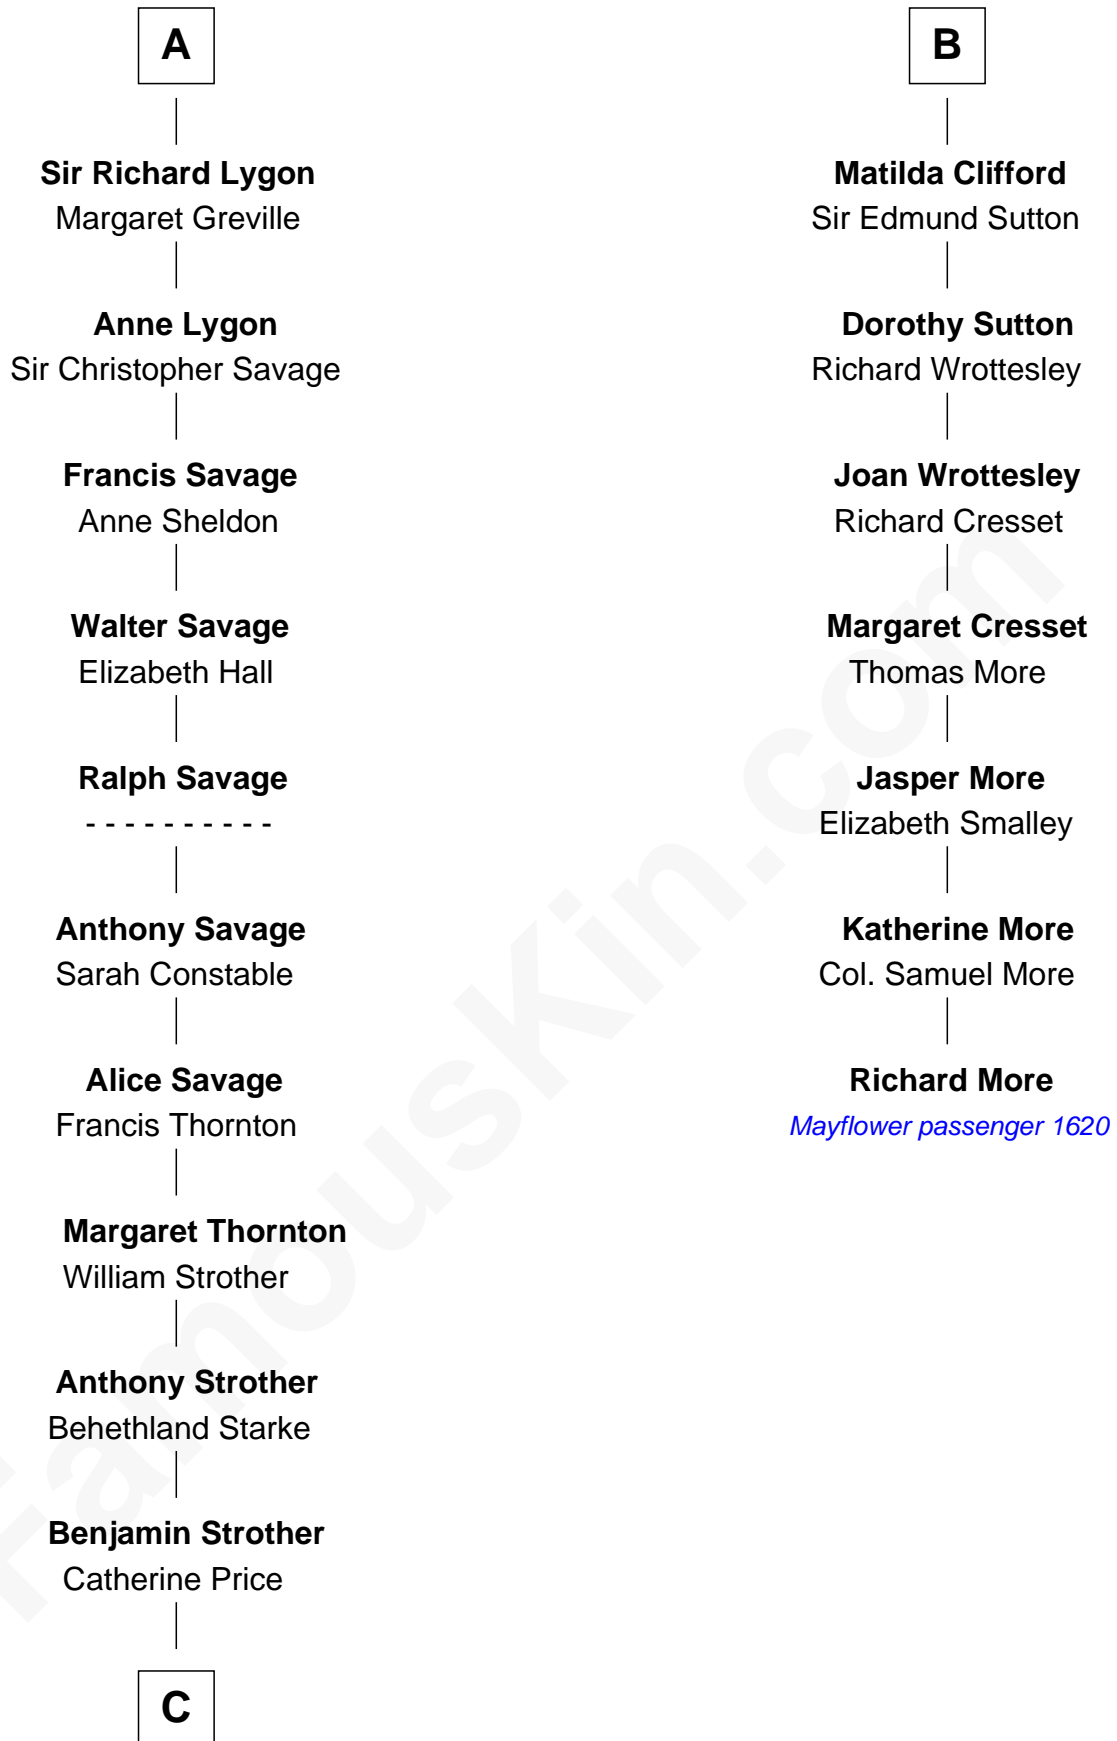

# FamousKin.com Relationship Chart of

**Randolph Scott**

*Movie Actor*

**MAYFLOWER**

13th cousin 8 times removed of

**Richard More**

*(c1614 - c1696) Mayflower passenger 1620*

**C**

—  
**Catherine Price Strother**

Joseph Minor Crane

—  
**John William Crane**

Margaret Ann Sadler

—  
**Joseph Minor Crane**

Lavinia Lionberger

—  
**Lucy Lionberger Crane**

George Grant Scott

—  
**Randolph Scott**

*Movie Actor*