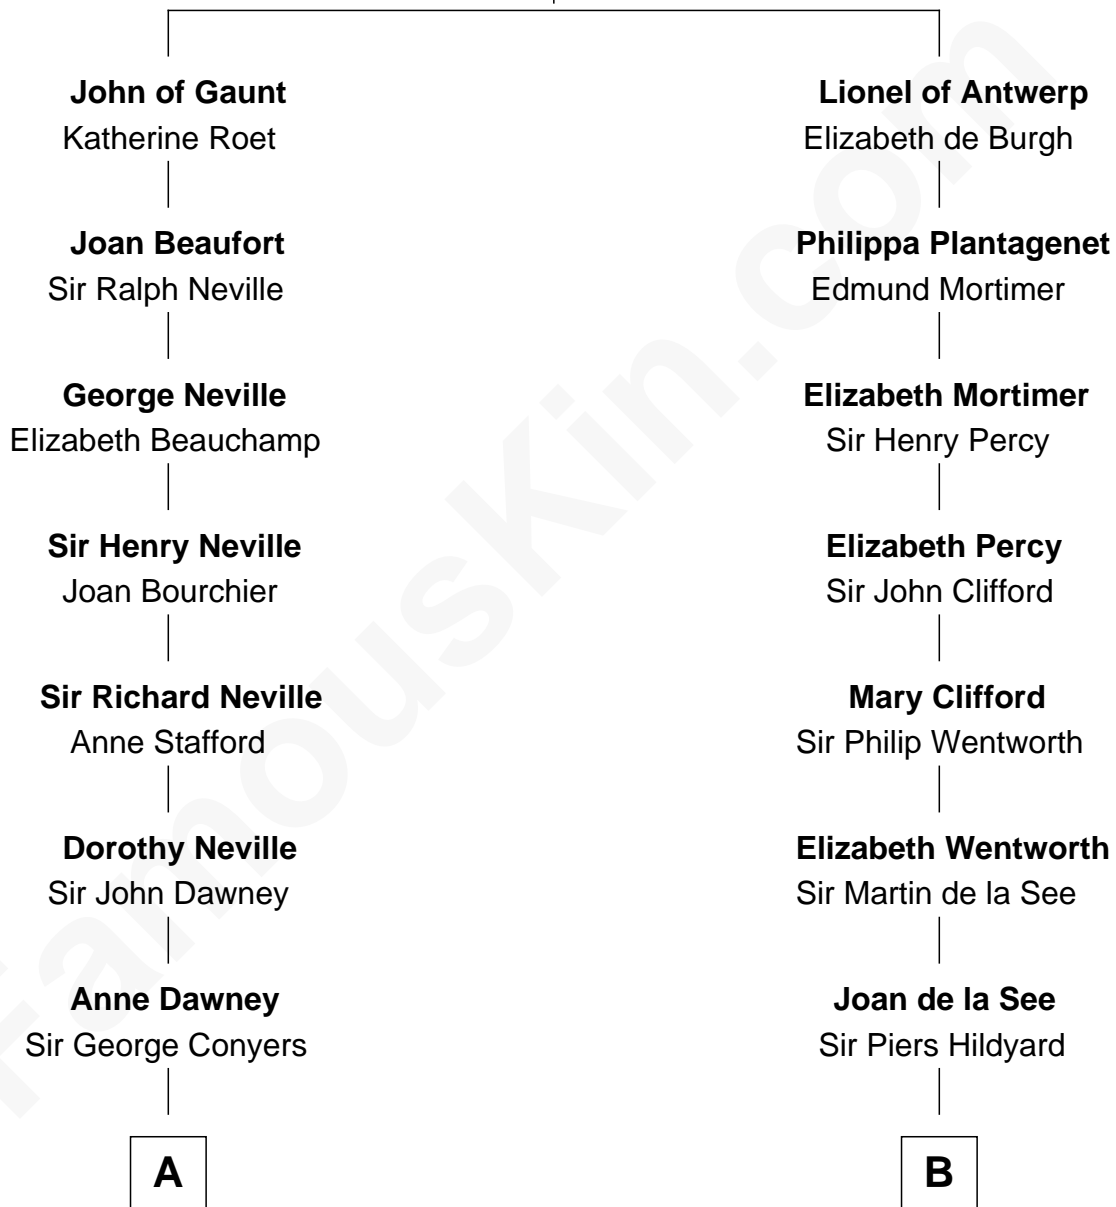

**FamousKin.com**  
**Relationship Chart of**  
**Randolph Scott**  
*Movie Actor*

18th cousin 2 times removed of  
**Calvin Coolidge**  
*30th U.S. President*

**Edward III, King of England**  
 Philippa of Hainault

**C**

**Lucy Lionberger Crane**

George Grant Scott

**Randolph Scott**

*Movie Actor*

**D**

**Sally Briggs Brown**

Israel Chase Brewer

**Sarah Almeda Brewer**

Calvin Galusha Coolidge

**Col. John Calvin Coolidge**

Victoria Josephine Moor

**Calvin Coolidge**

*30th U.S. President*

FamousKin.com