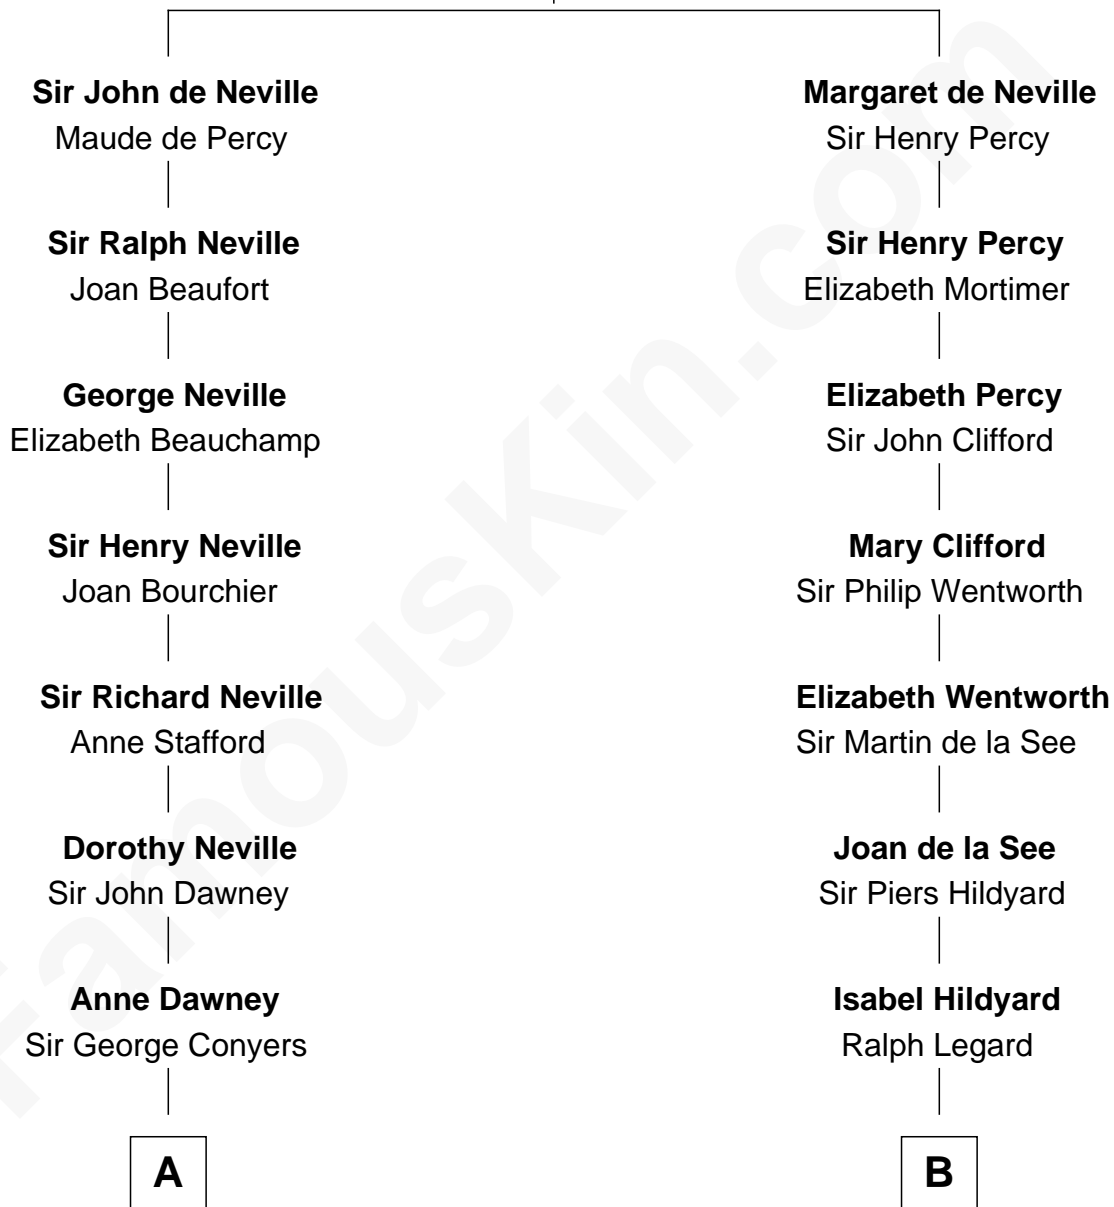

FamousKin.com Relationship Chart of

Randolph Scott

Movie Actor

18th cousin 1 time removed of

Calvin Coolidge

30th U.S. President

Sir Ralph de Neville

Alice de Audley

C

Lucy Lionberger Crane

George Grant Scott

Randolph Scott

Movie Actor

D

Sarah Almeda Brewer

Calvin Galusha Coolidge

Col. John Calvin Coolidge

Victoria Josephine Moor

Calvin Coolidge

30th U.S. President

FamousKin.com