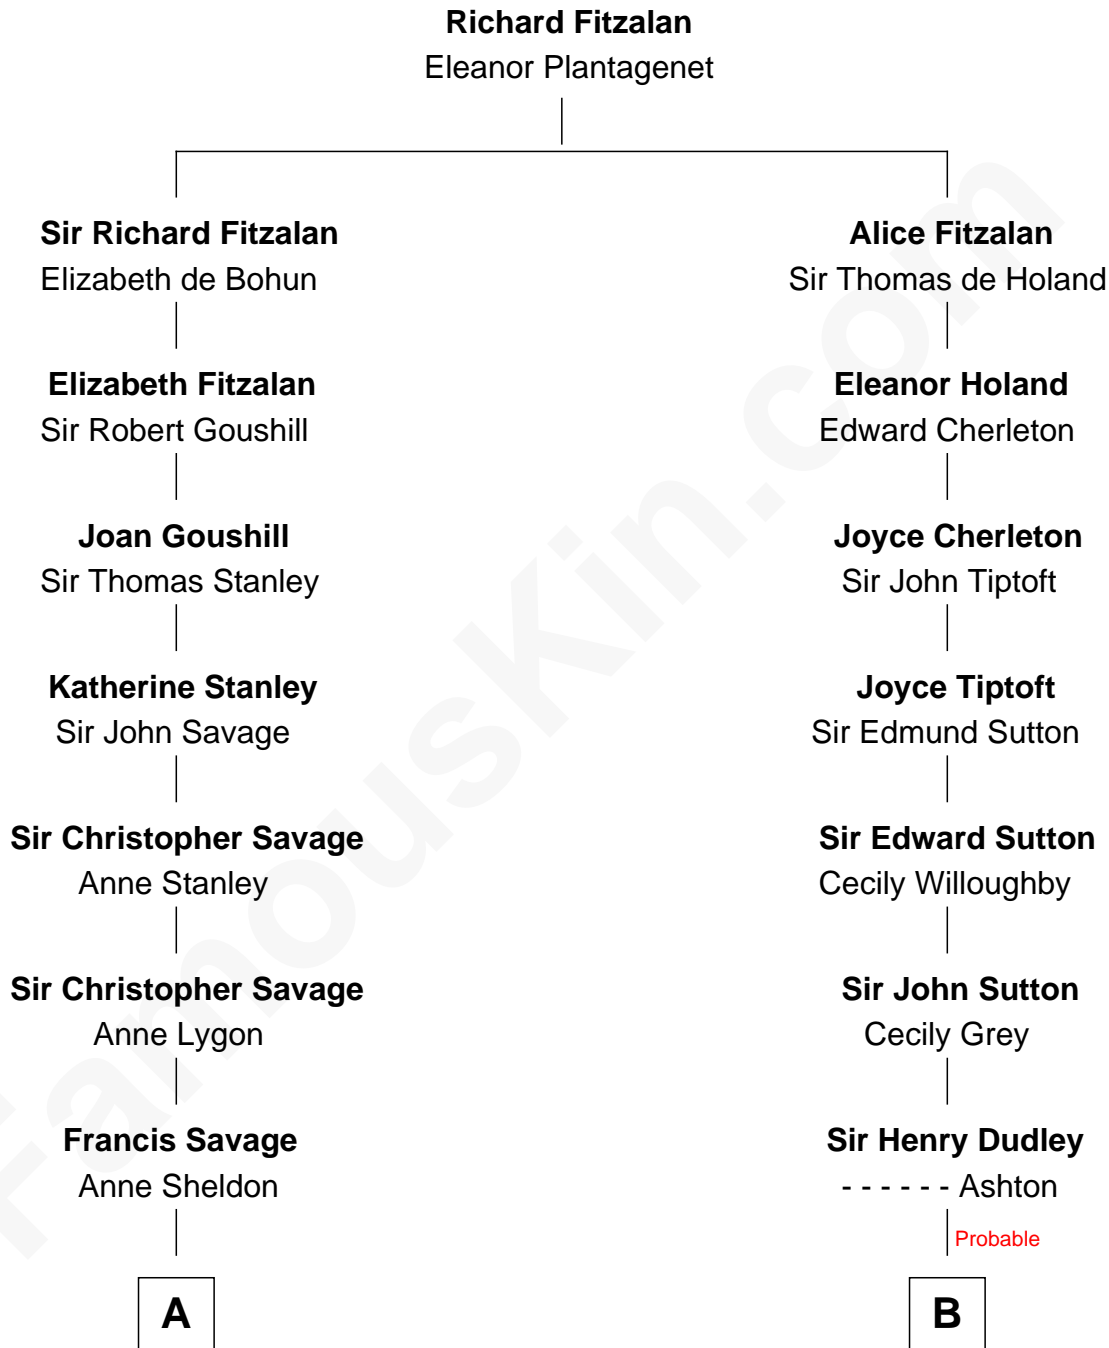

**FamousKin.com**  
**Relationship Chart of**  
**Randolph Scott**  
*Movie Actor*

13th cousin 5 times removed of

**Bathsheba (Ruggles) Spooner**

*First woman executed for murder in U.S. by non-British government*

**C**

—  
**Lucy Lionberger Crane**

George Grant Scott

—  
**Randolph Scott**

*Movie Actor*

FamousKin.com