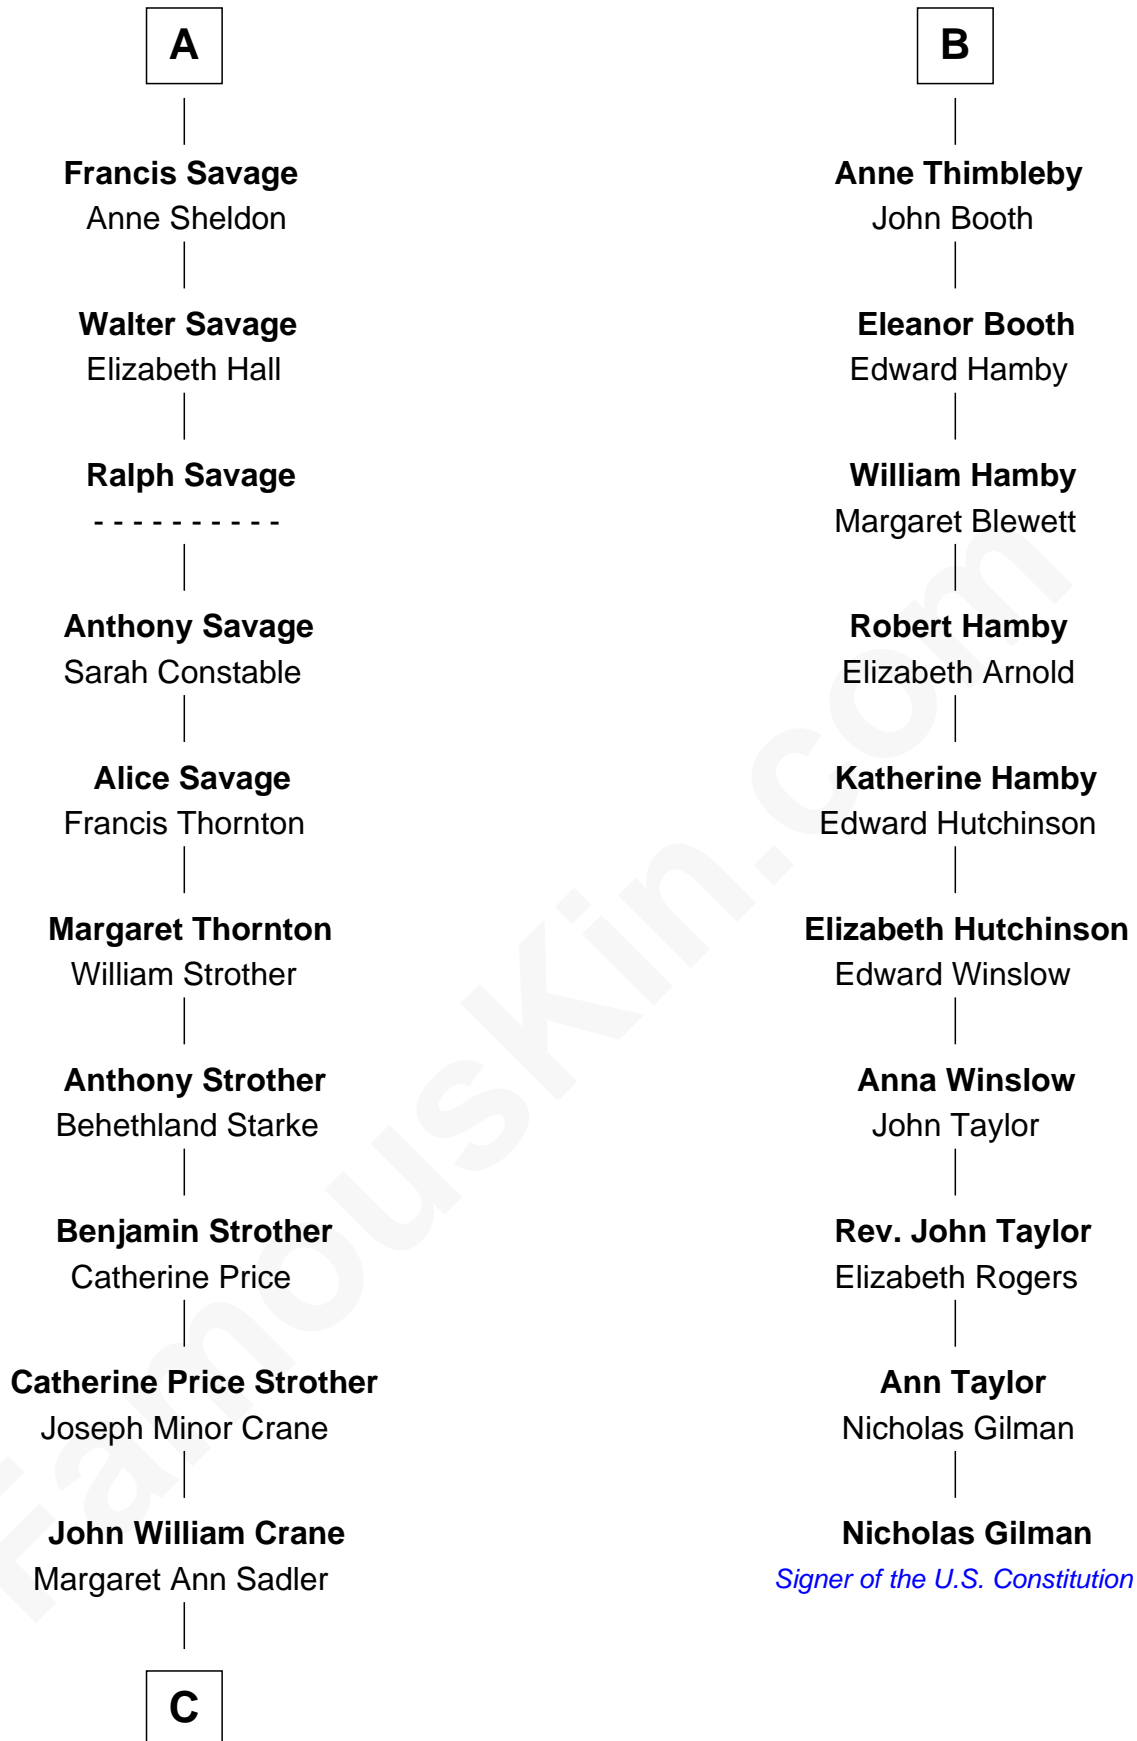

FamousKin.com
Relationship Chart of
Randolph Scott
Movie Actor

16th cousin 3 times removed of
Nicholas Gilman
Signer of the U.S. Constitution

Bartholomew de Badlesmere
 Margaret de Clare

Elizabeth de Badlesmere

Sir John Savage

Sir Christopher Savage

Anne Stanley

Sir Christopher Savage

Anne Lygon

A

Margery de Badlesmere

Sir William de Ros

Maud de Roos

John de Welles

Margery de Welles

Stephen le Scrope

Maude le Scrope

Sir Baldwin Freville

Margaret Freville

Sir Hugh Willoughby

Margery Willoughby

Sir Godfrey Hilton

Elizabeth Hilton

Richard Thimbleby

B

C

—
Joseph Minor Crane

Lavinia Lionberger