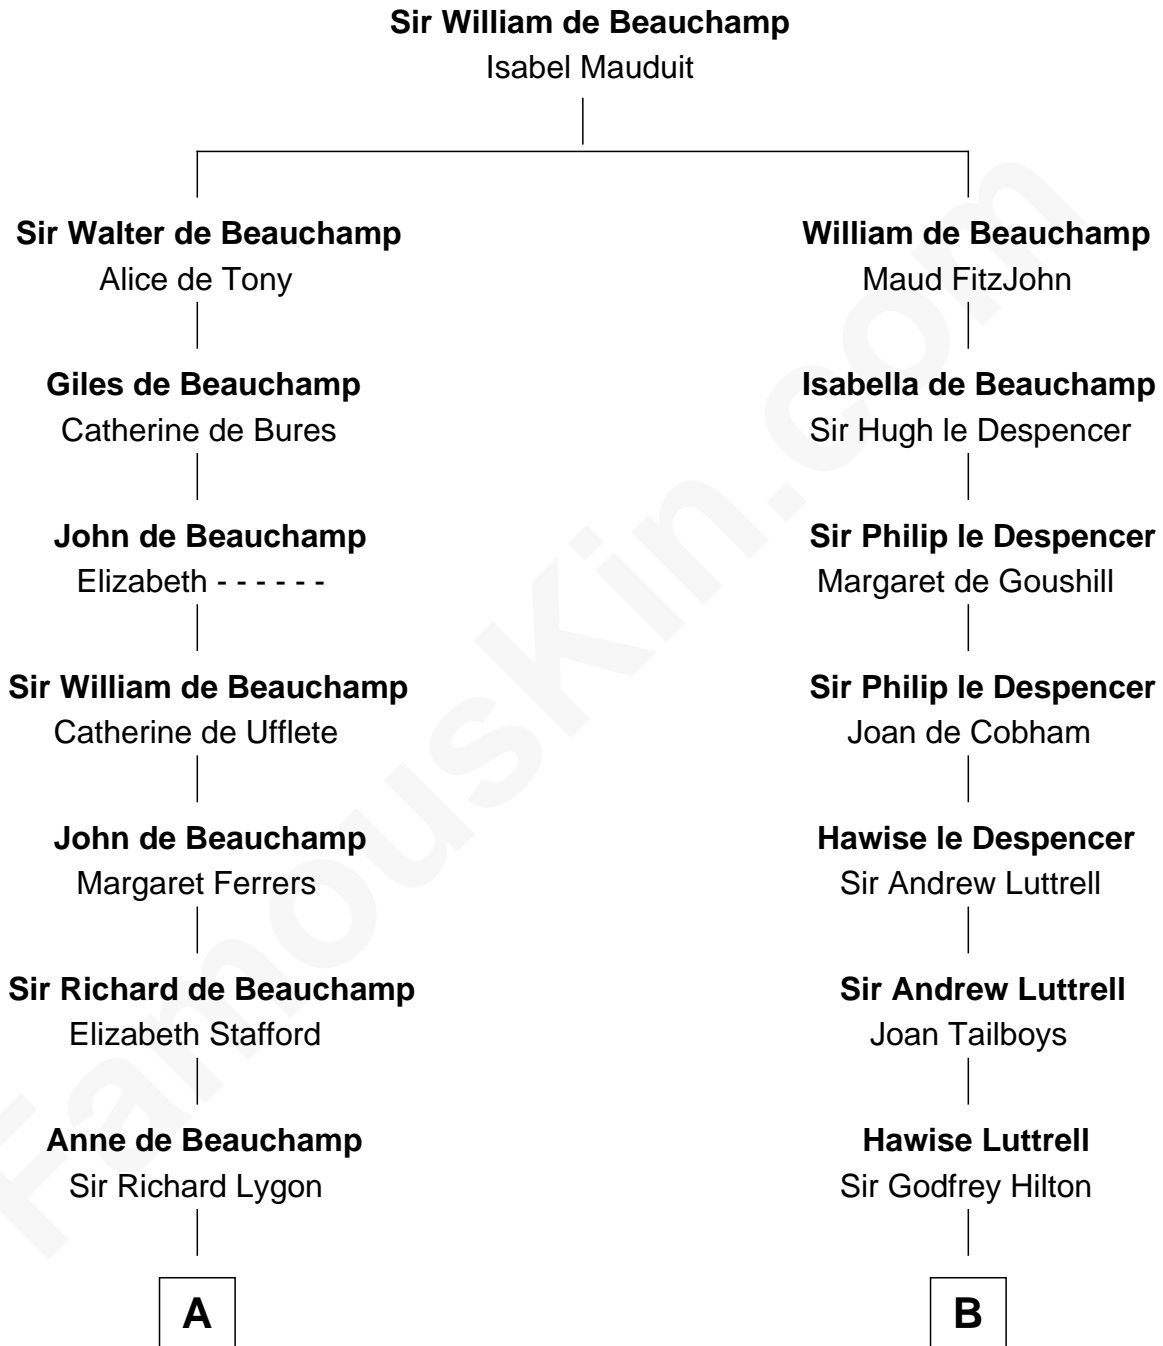

FamousKin.com Relationship Chart of

Randolph Scott

Movie Actor

18th cousin 3 times removed of

Nicholas Gilman

Signer of the U.S. Constitution

C

Catherine Price Strother

Joseph Minor Crane

John William Crane

Margaret Ann Sadler

Joseph Minor Crane

Lavinia Lionberger

Lucy Lionberger Crane

George Grant Scott

Randolph Scott