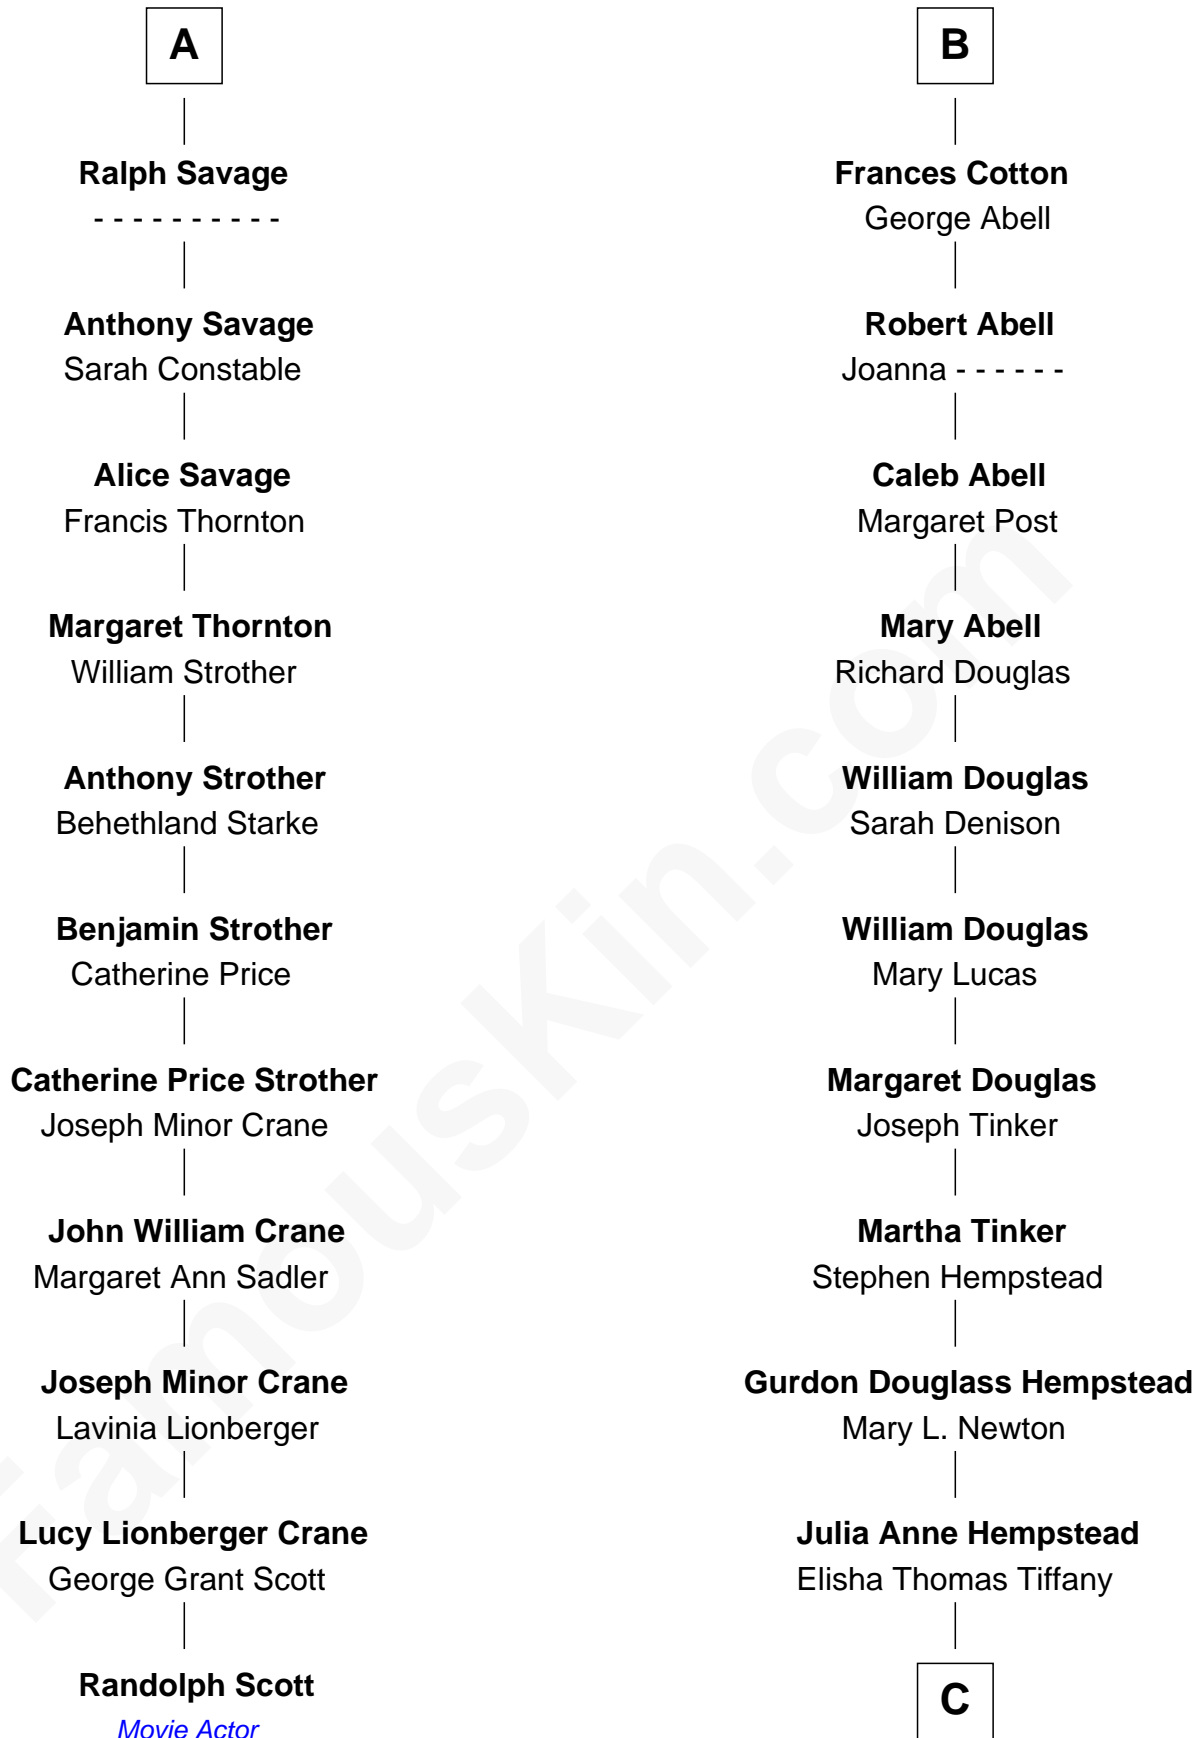

# FamousKin.com Relationship Chart of

**Randolph Scott**

*Movie Actor*

17th cousin 3 times removed of

**Richard Gere**

*Movie Actor*

**Sir Edmund Ferrers**

Ellen Roche

**C**

**Nelson Leroy Tiffany**

Evaline Harriet Williams

**William Stanton Tiffany**

Anna Rebecca Stevens

**Doris Anna Tiffany**

Homer George Gere

**Richard Gere**