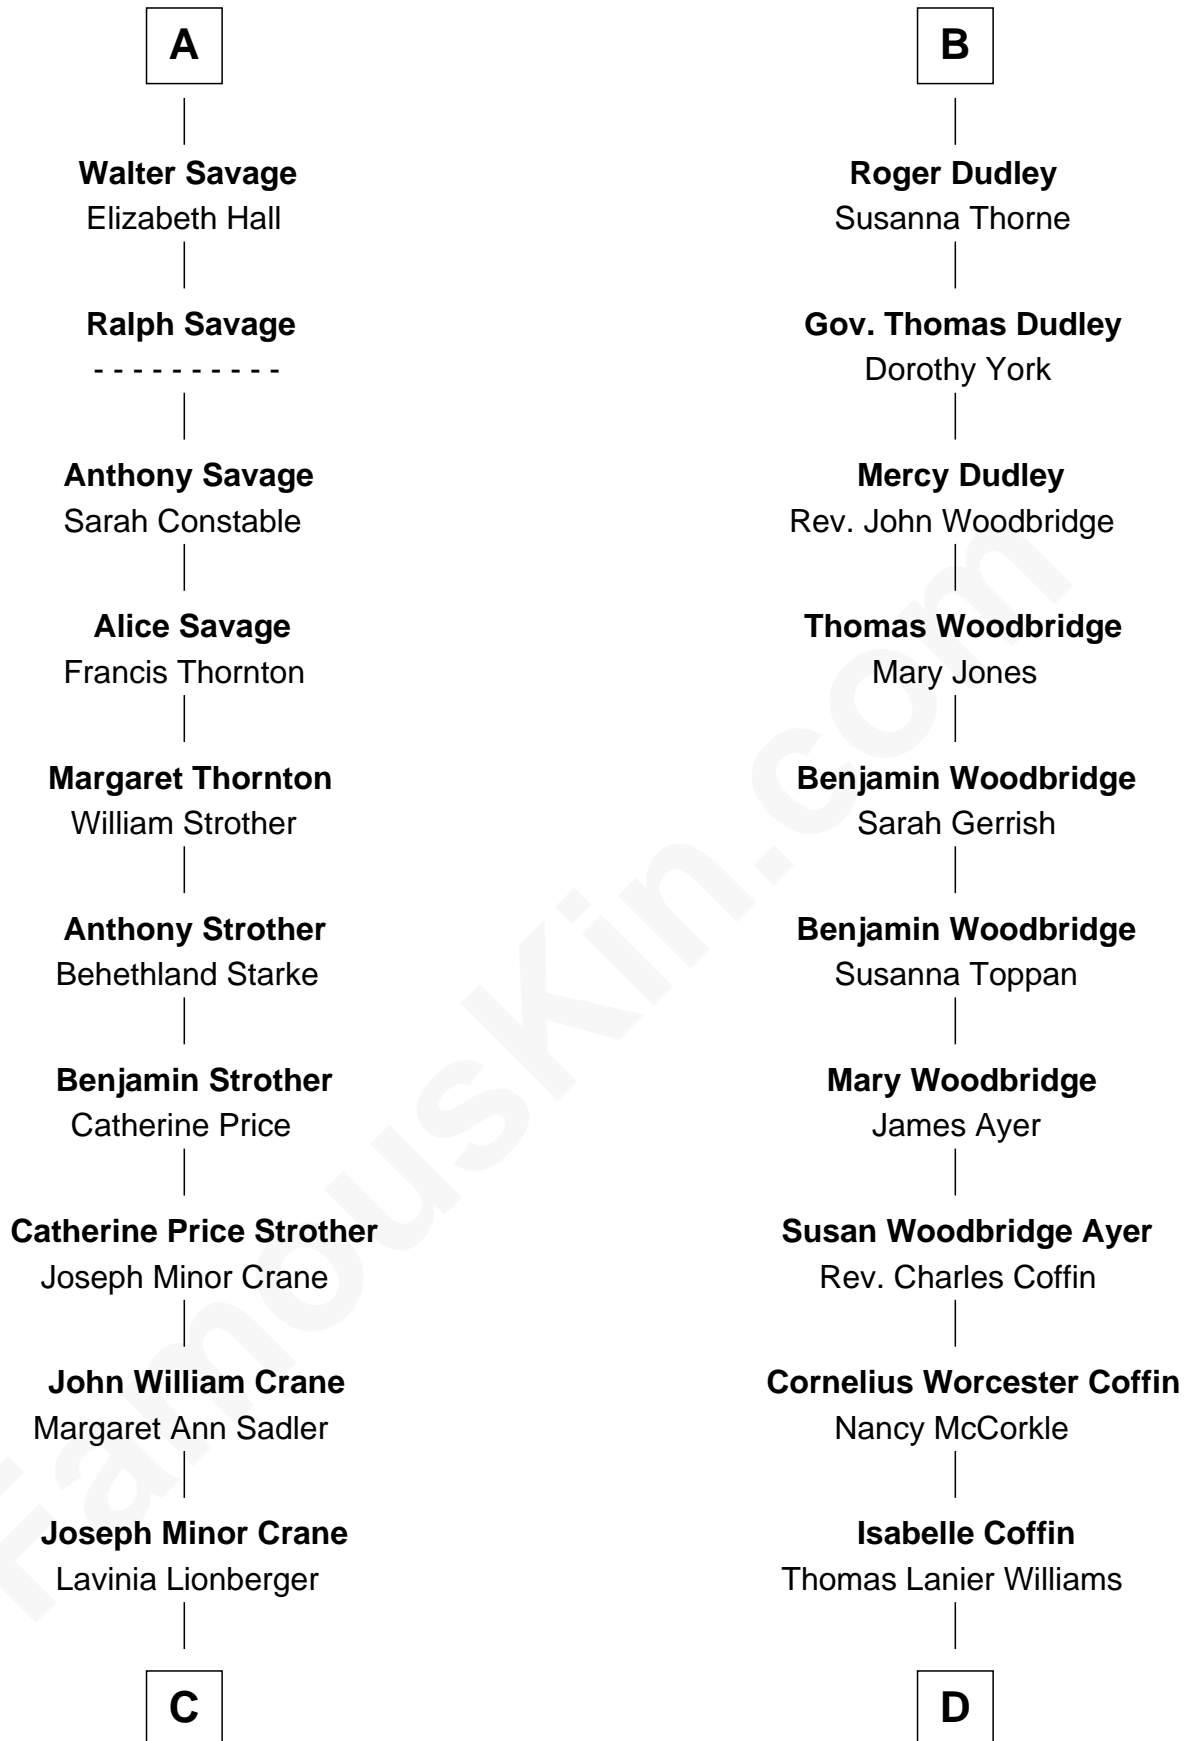

FamousKin.com Relationship Chart of

Randolph Scott

Movie Actor

18th cousin of

Tennessee Williams

Author of A Streetcar Named Desire

Richard Fitzalan
Eleanor Plantagenet

Sir Richard Fitzalan
Elizabeth de Bohun

Elizabeth Fitzalan
Sir Robert Goushill

Joan Goushill
Sir Thomas Stanley

Katherine Stanley
Sir John Savage

Sir Christopher Savage
Anne Stanley

Sir Christopher Savage
Anne Lygon

Francis Savage
Anne Sheldon

A

Alice Fitzalan
Sir Thomas de Holand

Eleanor Holand
Edward Cherleton

Joyce Cherleton
Sir John Tiptoft

Joyce Tiptoft
Sir Edmund Sutton

Sir Edward Sutton
Cecily Willoughby

Sir John Sutton
Cecily Grey

Sir Henry Dudley
----- Ashton

Probable

B