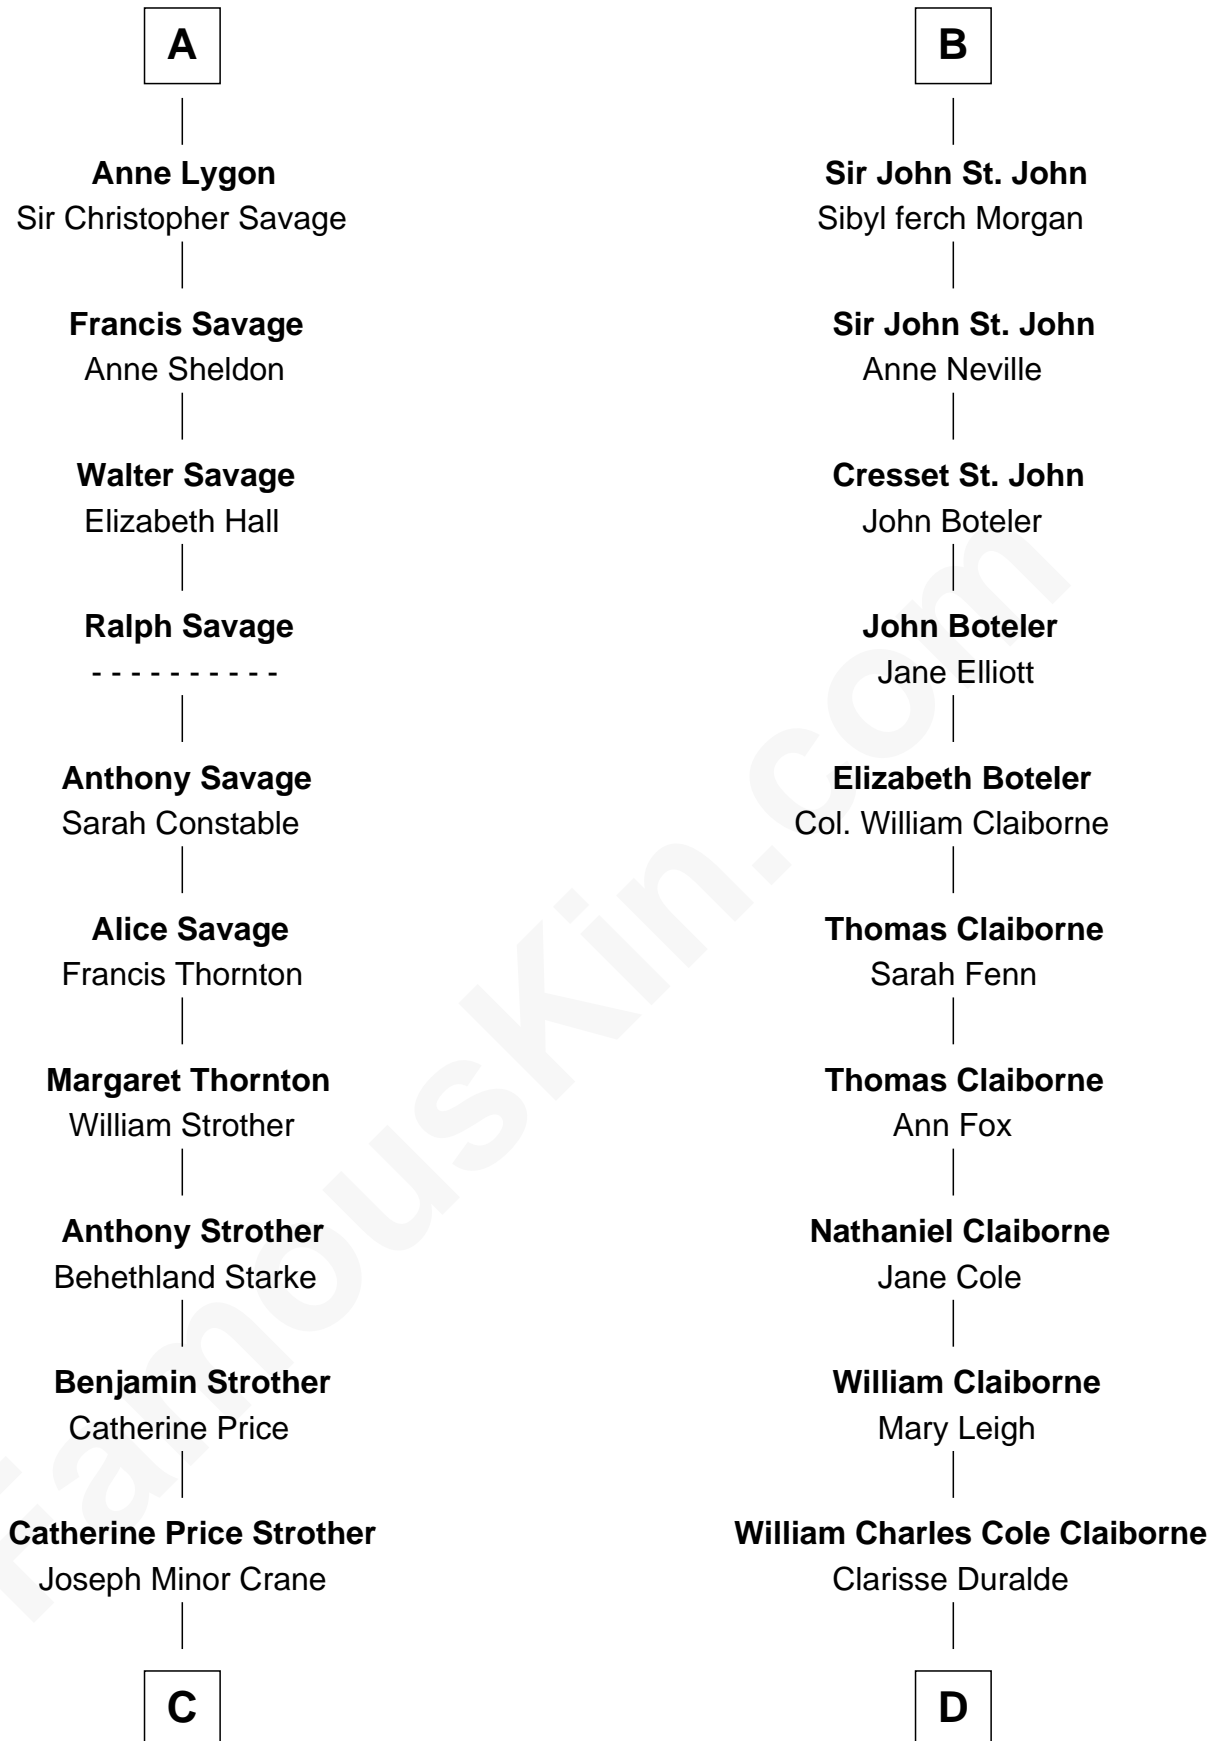

FamousKin.com Relationship Chart of

Randolph Scott

Movie Actor

20th cousin of

Liz Claiborne

Fashion Designer and Founder of Liz Claiborne Inc.

Sir Walter de Beauchamp

Alice de Tony

C

John William Crane

Margaret Ann Sadler

Joseph Minor Crane

Lavinia Lionberger

Lucy Lionberger Crane

George Grant Scott

Randolph Scott

Movie Actor

D

William Charles Cole Claiborne

Louise de Balathier

Fernand Claiborne

Marie Louise Villeré

Omer Villere Claiborne

Carolyn Louise Fenner