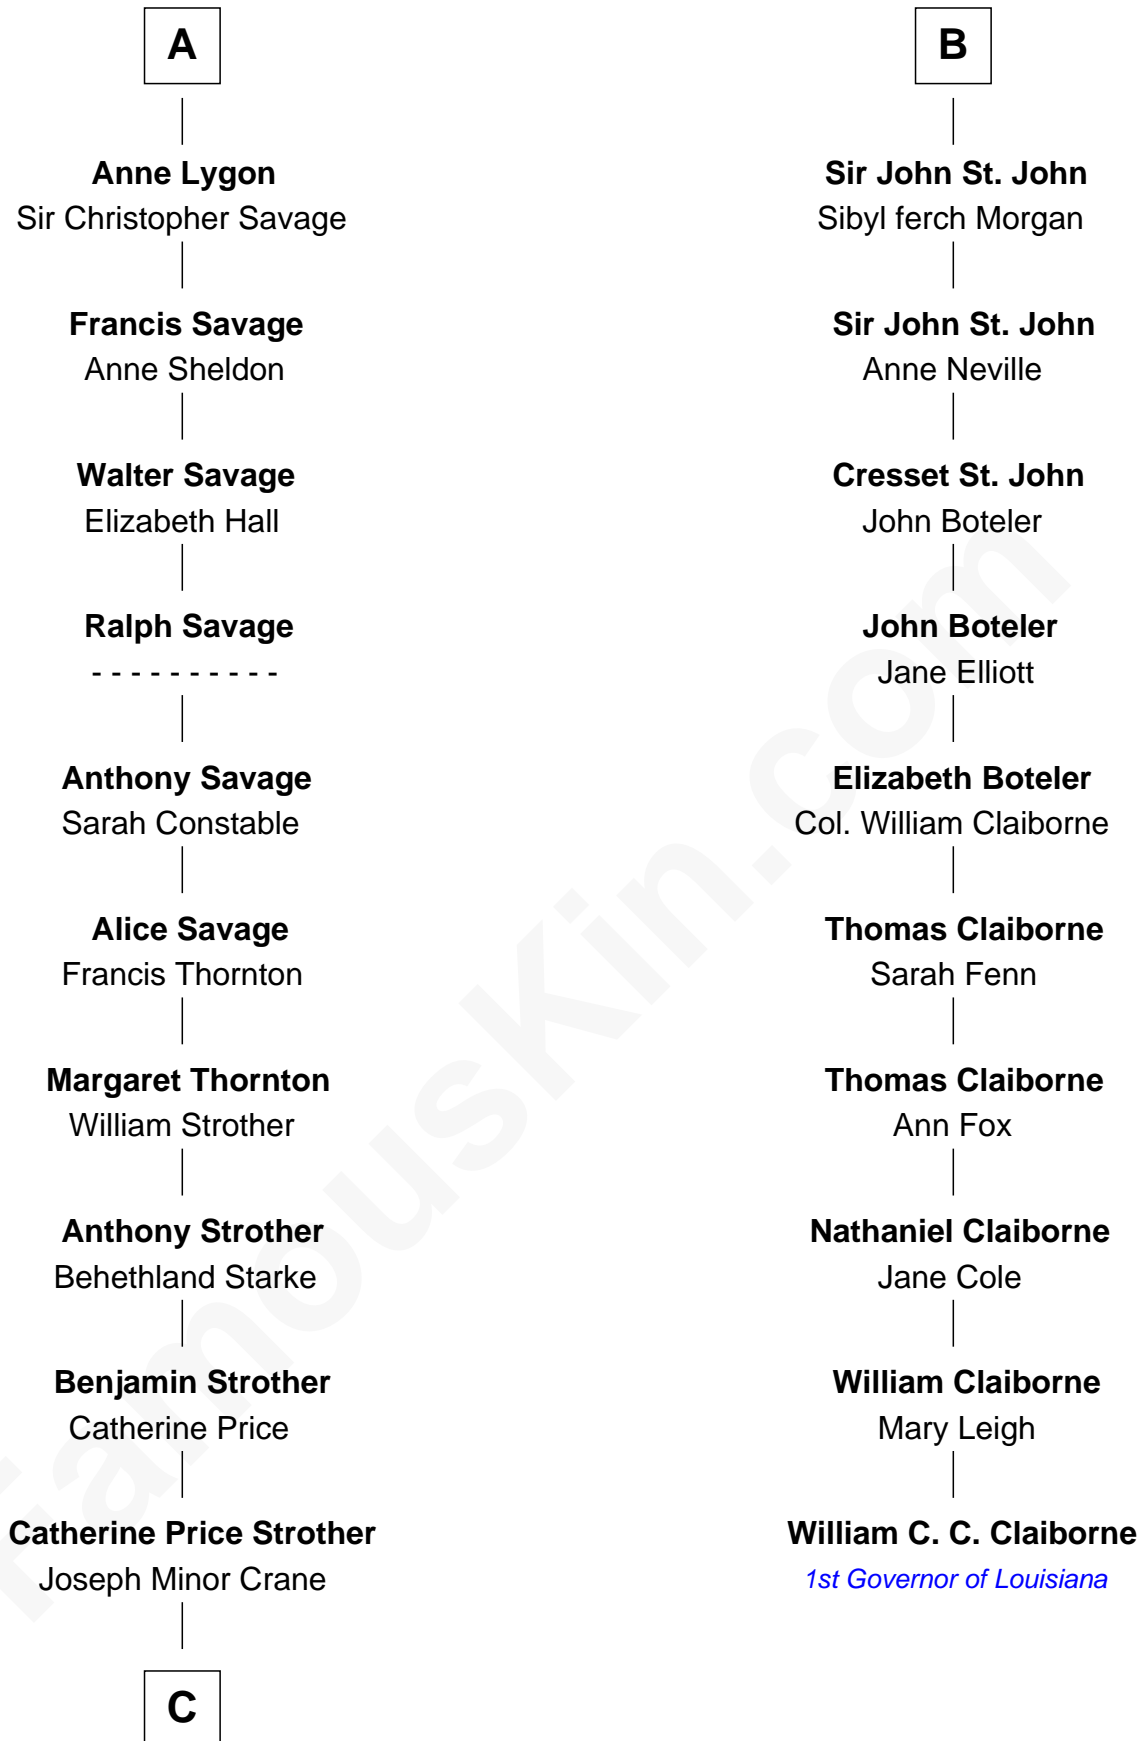

FamousKin.com

Relationship Chart of

Randolph Scott

Movie Actor

16th cousin 4 times removed of

William C. C. Claiborne

1st Governor of Louisiana

Sir Walter de Beauchamp

Alice de Tony

C

—
John William Crane

Margaret Ann Sadler

—
Joseph Minor Crane

Lavinia Lionberger

—
Lucy Lionberger Crane

George Grant Scott