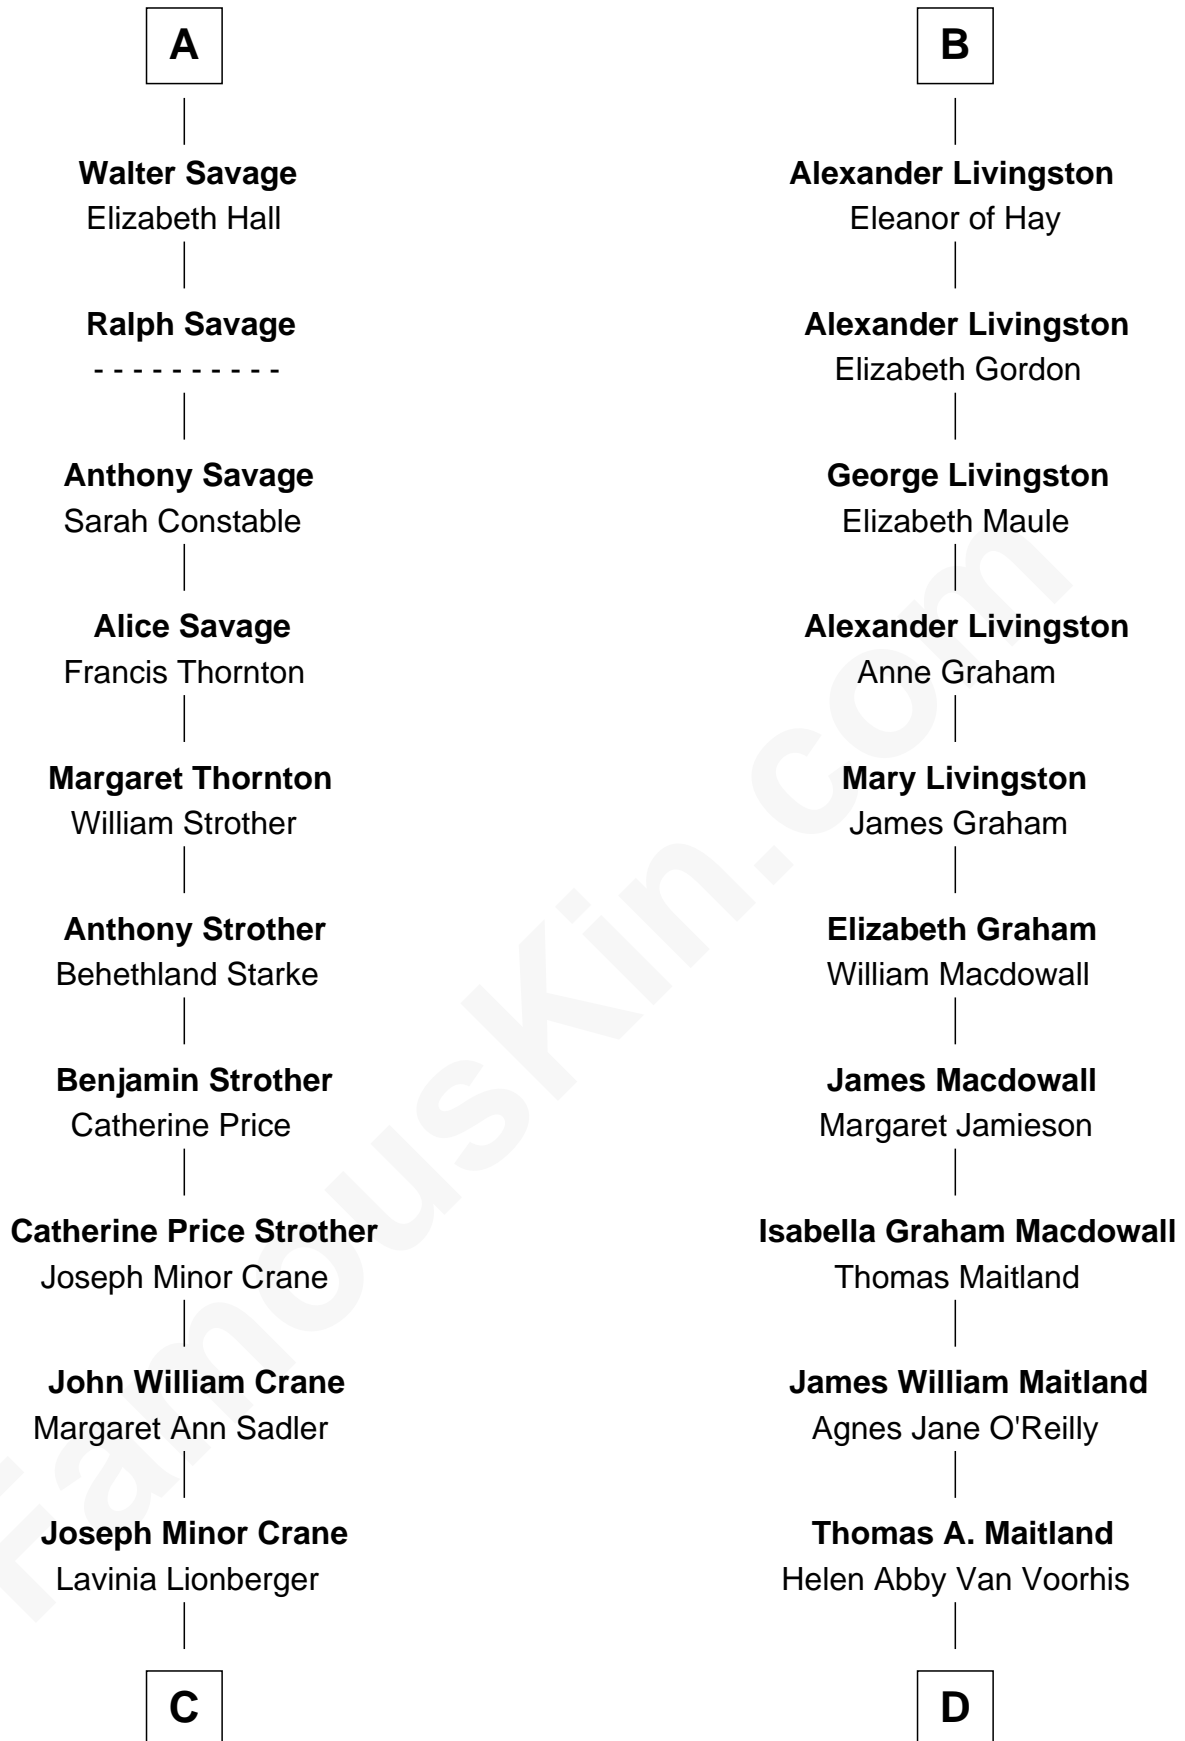

FamousKin.com Relationship Chart of

Randolph Scott

Movie Actor

18th cousin 1 time removed of

Howard Dean

79th Governor of Vermont

C

Lucy Lionberger Crane

George Grant Scott

Randolph Scott

Movie Actor

D

James William Maitland

Sylvia Wigglesworth

Andrea Belden Maitland

Howard Brush Dean