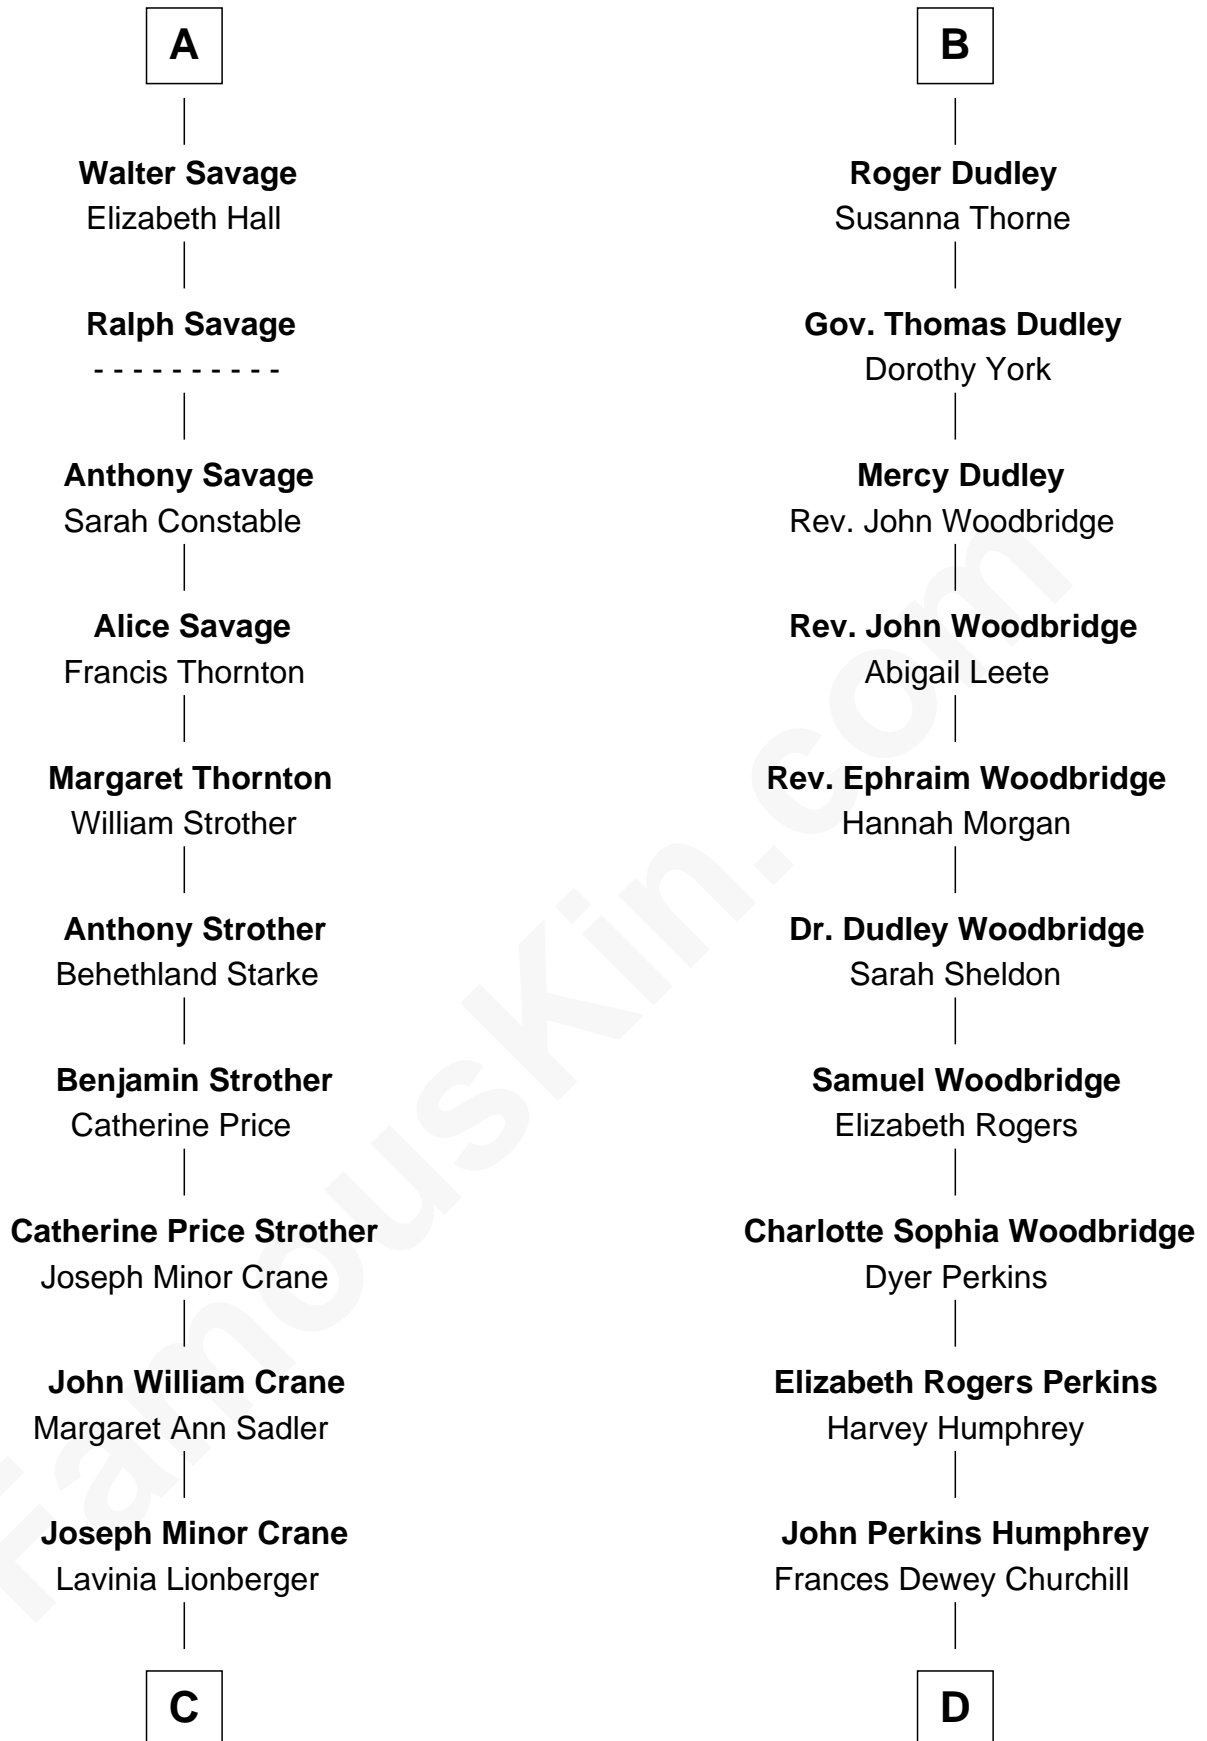

# FamousKin.com Relationship Chart of

**Randolph Scott**

*Movie Actor*

18th cousin of

**Humphrey Bogart**

*Movie Actor*

**Richard Fitzalan**  
Eleanor Plantagenet

FamousKin.com