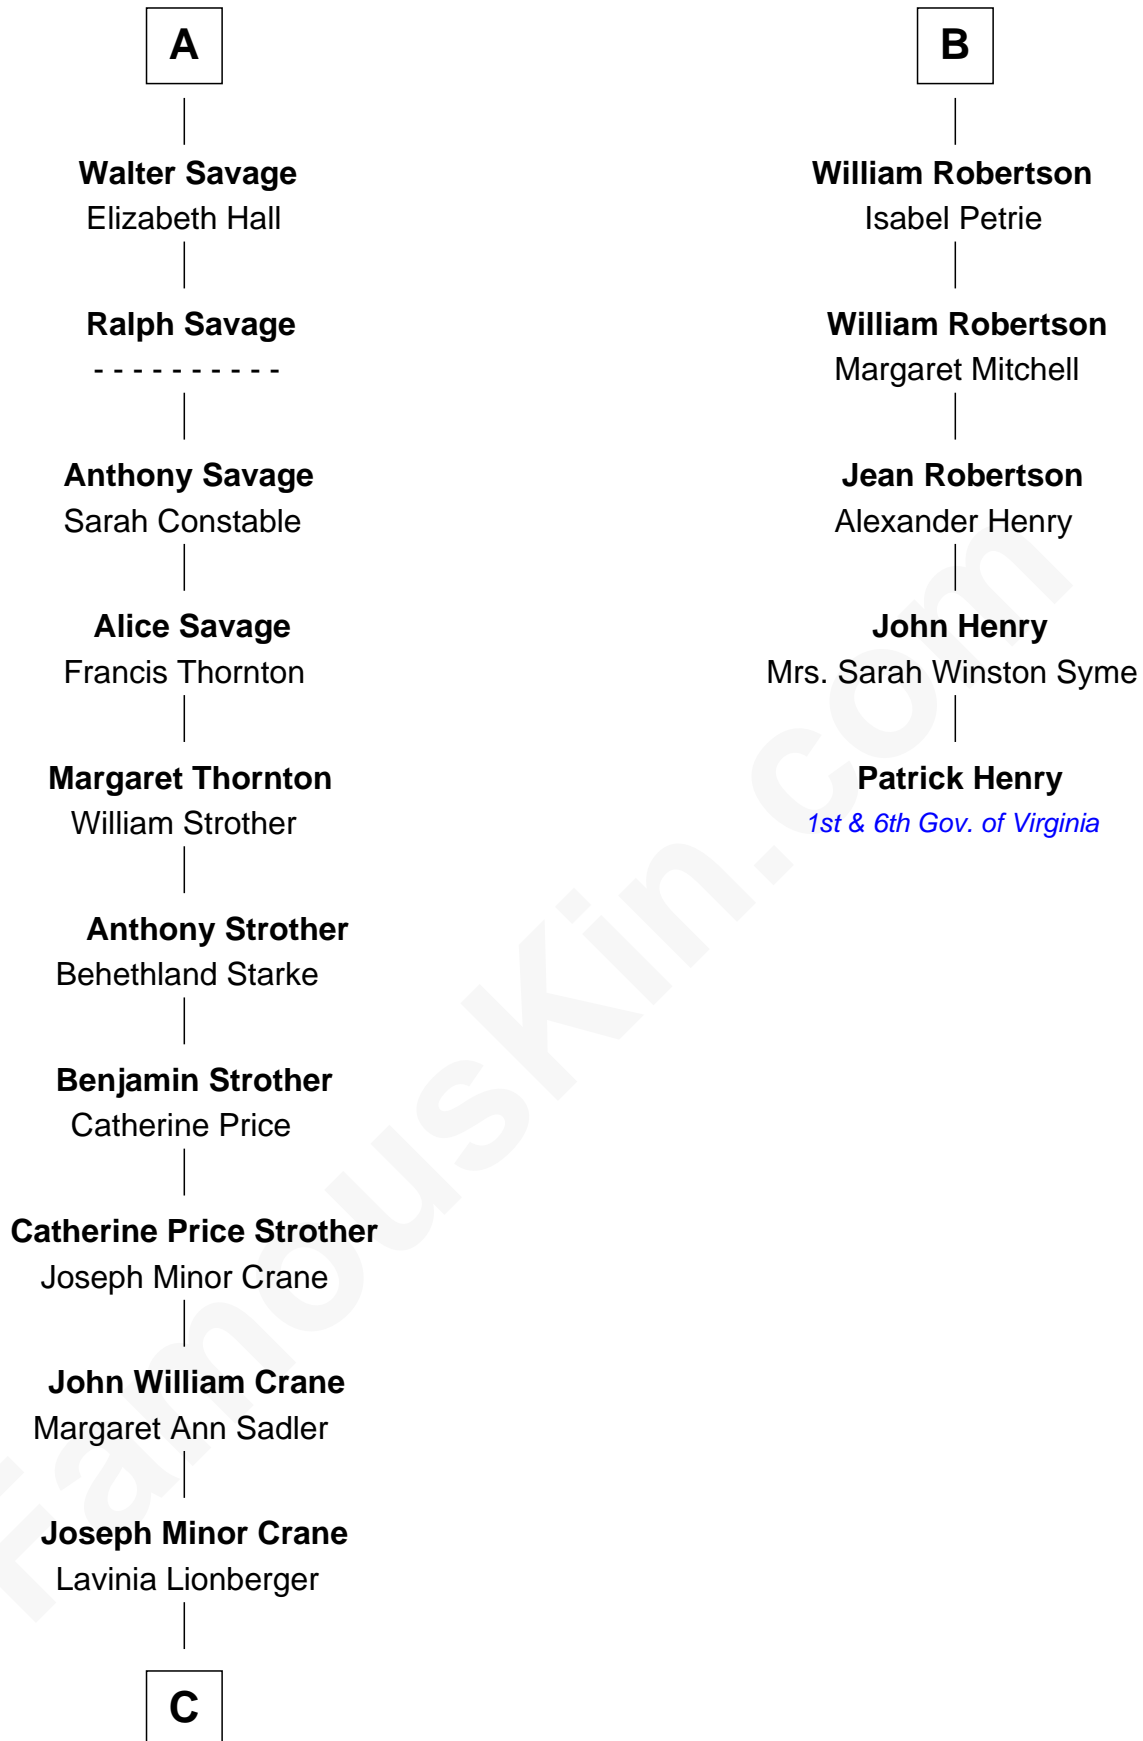

FamousKin.com Relationship Chart of

Randolph Scott

Movie Actor

11th cousin 7 times removed of

Patrick Henry

1st and 6th Governor of Virginia

Richard Fitzalan
Eleanor Plantagenet

C

—
Lucy Lionberger Crane

George Grant Scott

—
Randolph Scott

Movie Actor

FamousKin.com