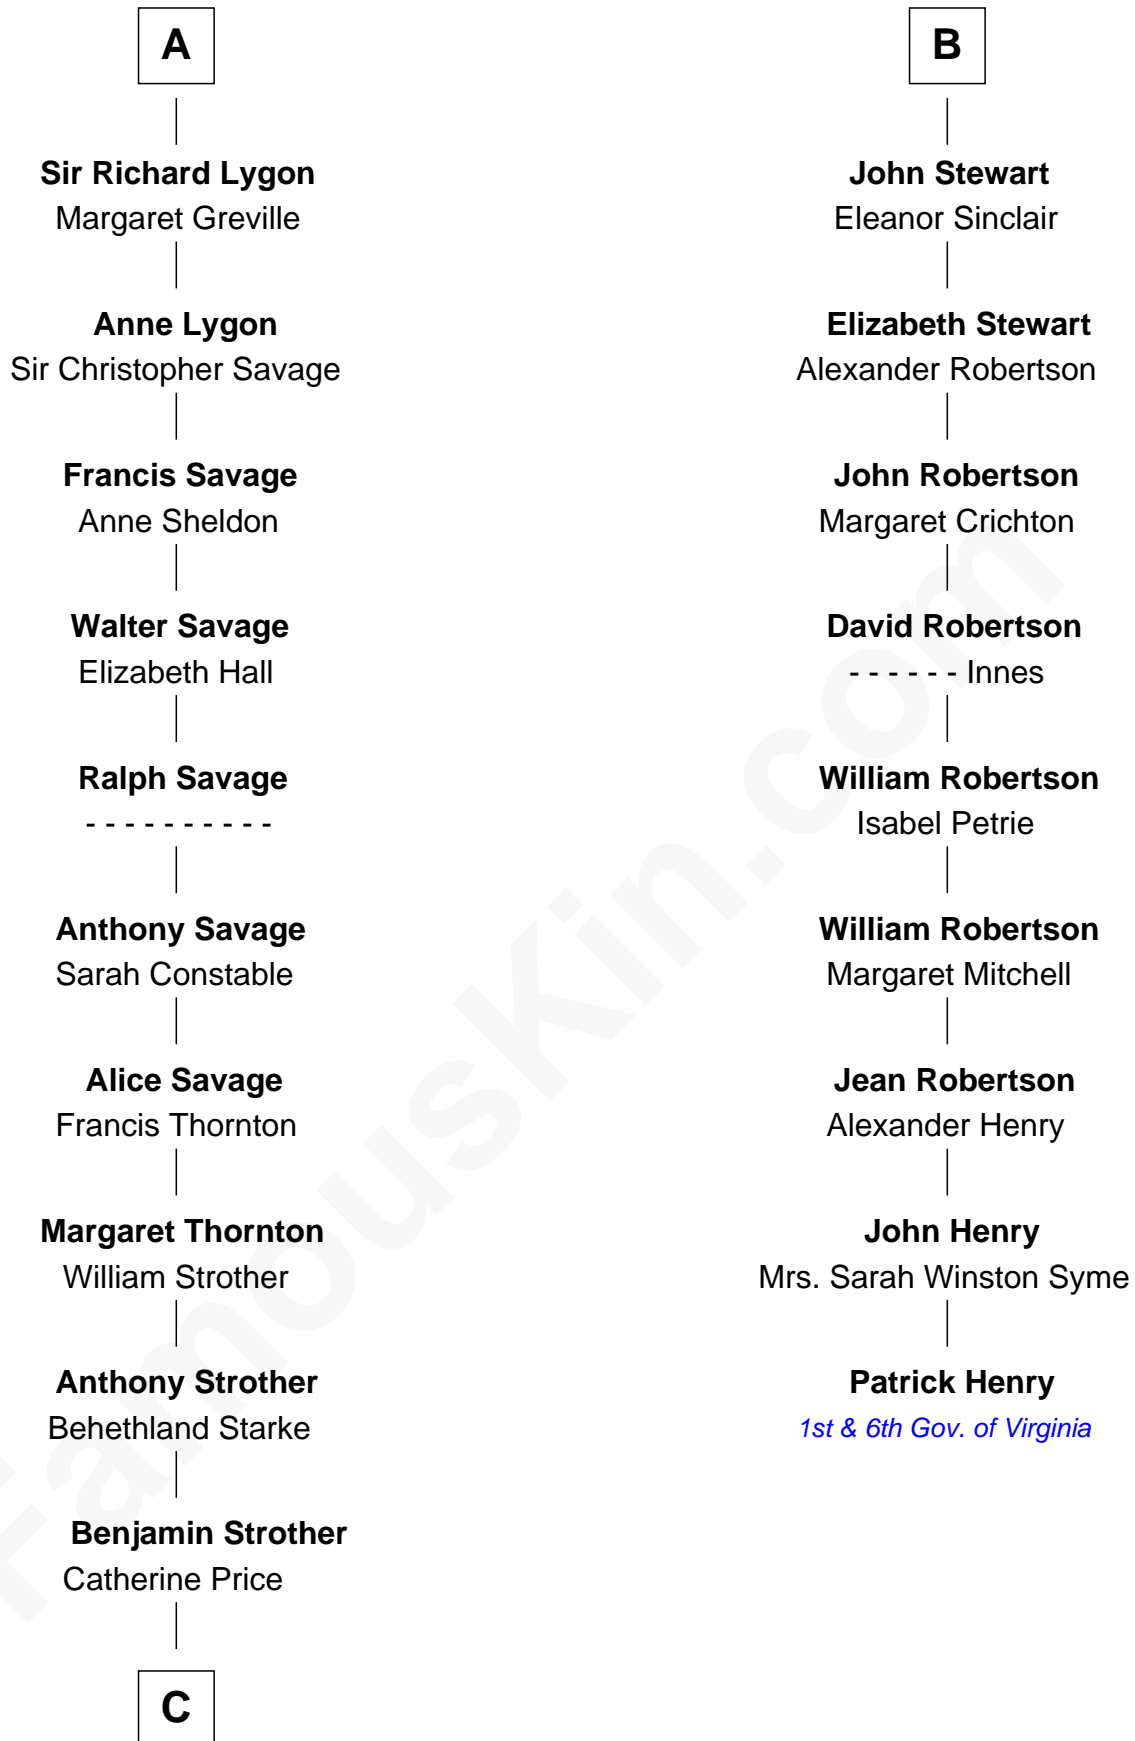

FamousKin.com
Relationship Chart of
Randolph Scott
Movie Actor

15th cousin 6 times removed of
Patrick Henry
1st and 6th Governor of Virginia

C

—
Catherine Price Strother

Joseph Minor Crane

—
John William Crane

Margaret Ann Sadler

—
Joseph Minor Crane

Lavinia Lionberger

—
Lucy Lionberger Crane

George Grant Scott

—
Randolph Scott

Movie Actor

FamousKin.com