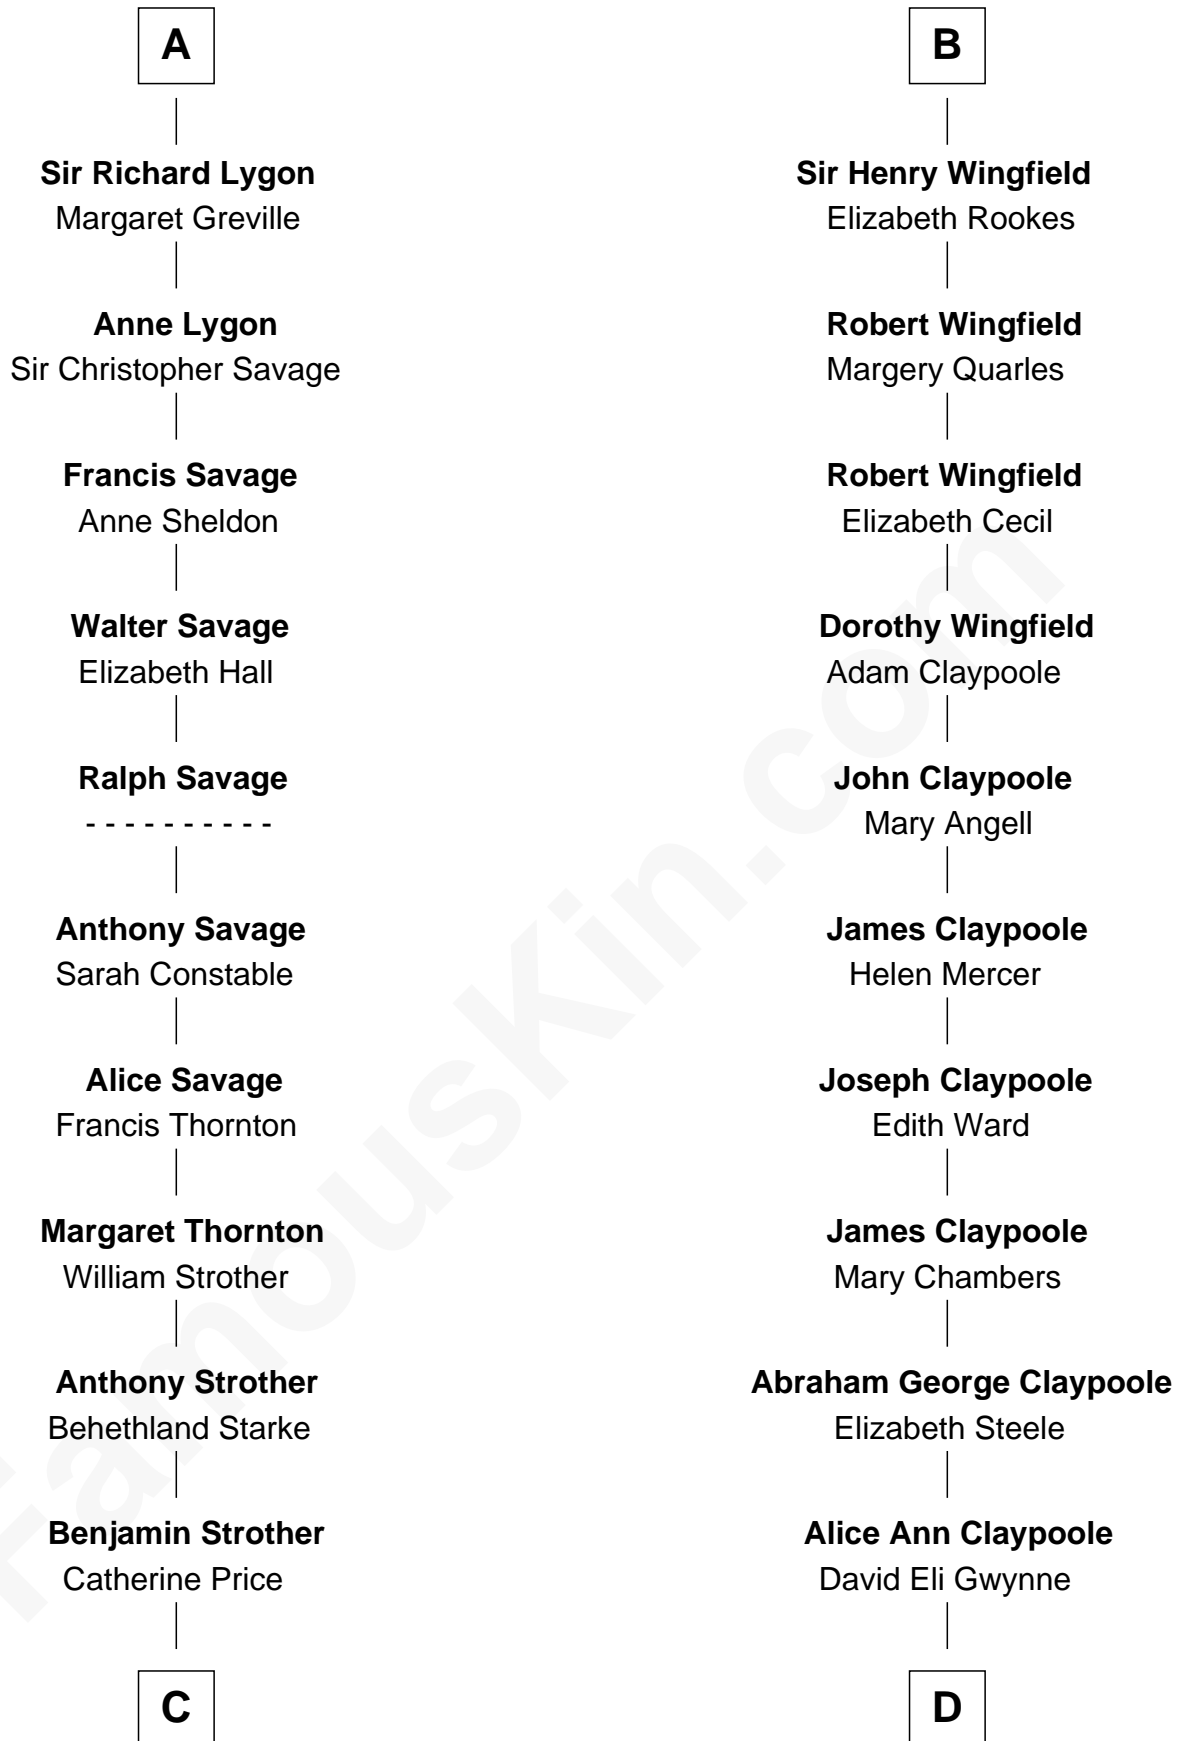

FamousKin.com Relationship Chart of

Randolph Scott

Movie Actor

21st cousin of

Anderson Cooper

Television Journalist

Sir William de Beauchamp

Isabel Mauduit

Elizabeth de Bohun

Elizabeth Fitzalan

Sir Robert Goushill

Elizabeth Goushill

Sir Robert Wingfield

B

C

Catherine Price Strother

Joseph Minor Crane

John William Crane

Margaret Ann Sadler

Joseph Minor Crane

Lavinia Lionberger

Lucy Lionberger Crane

George Grant Scott

Randolph Scott