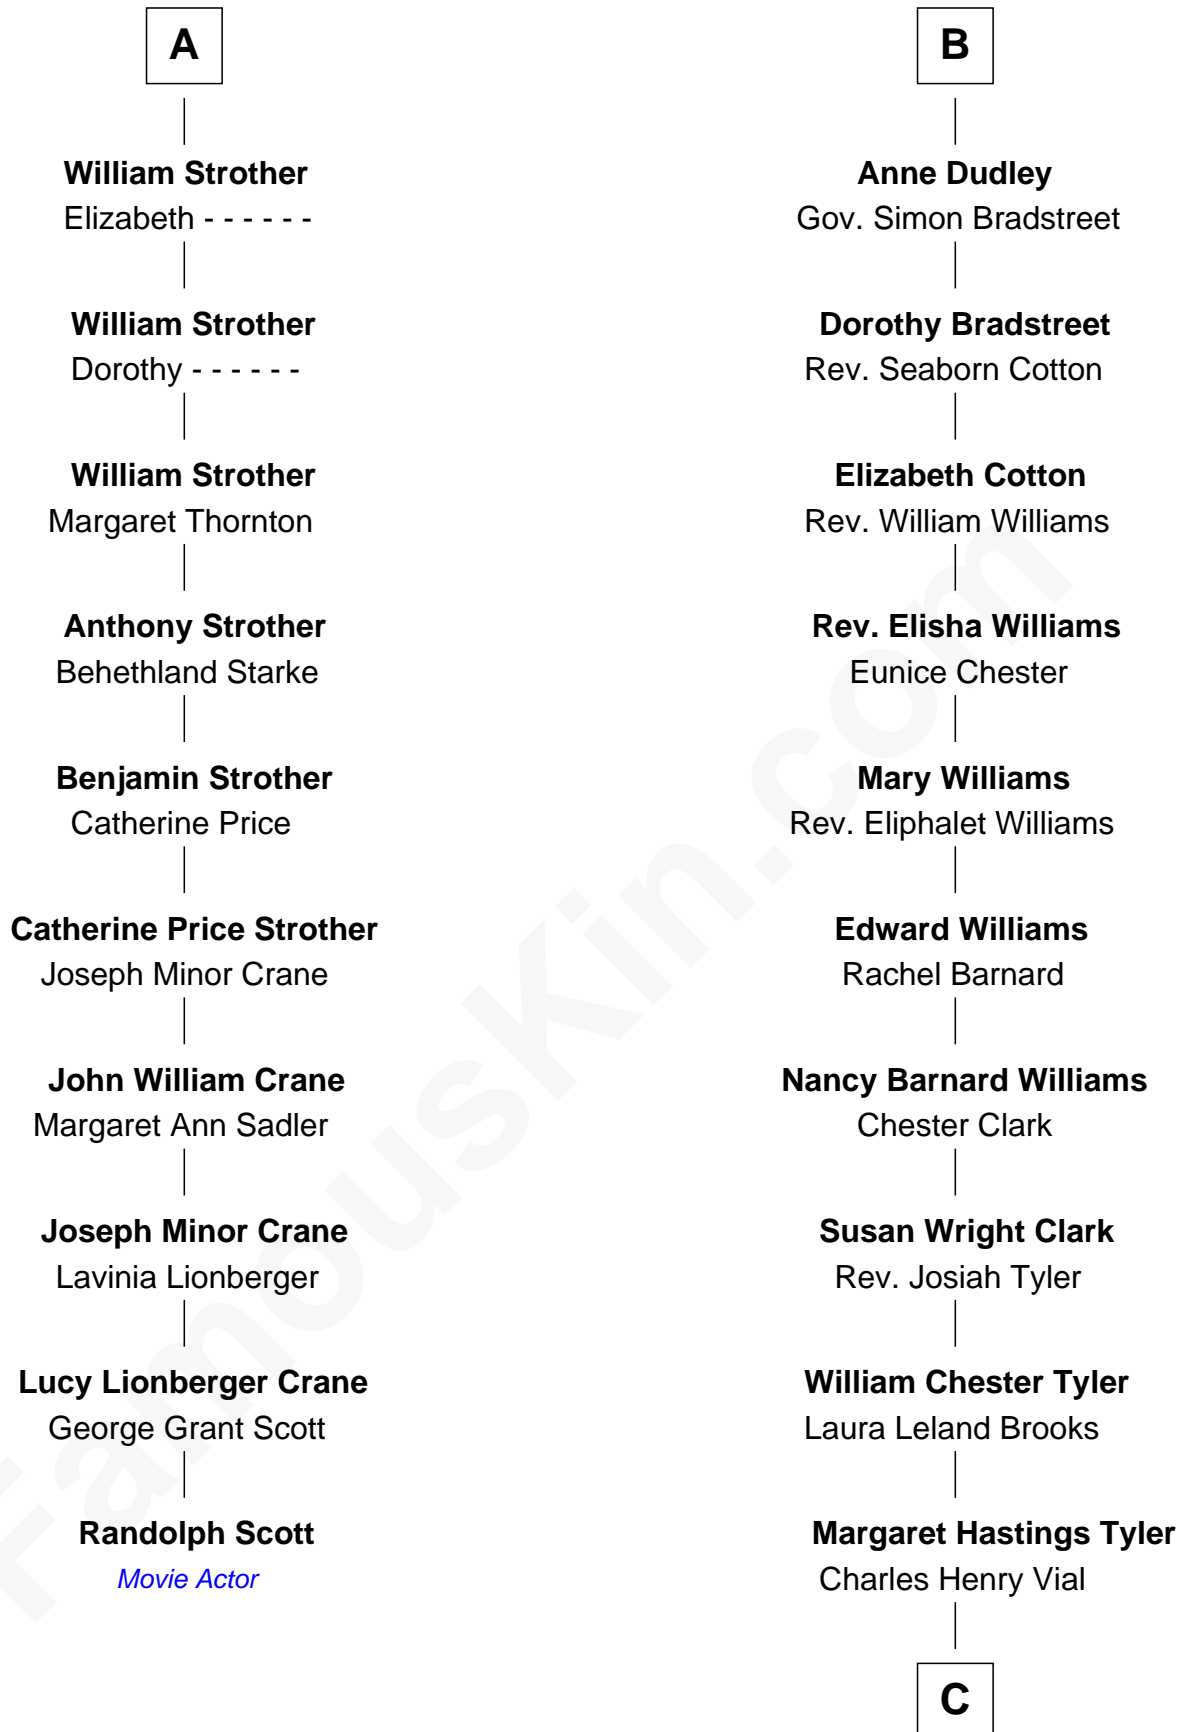

FamousKin.com
Relationship Chart of
Randolph Scott
Movie Actor

16th cousin 3 times removed of

Kate Upton
Sports Illustrated Swimsuit Cover Model

C

Elizabeth Brooks Vial
Stephen Edward Upton

Jefferson Matthew Upton
Shelley Fawn Davis