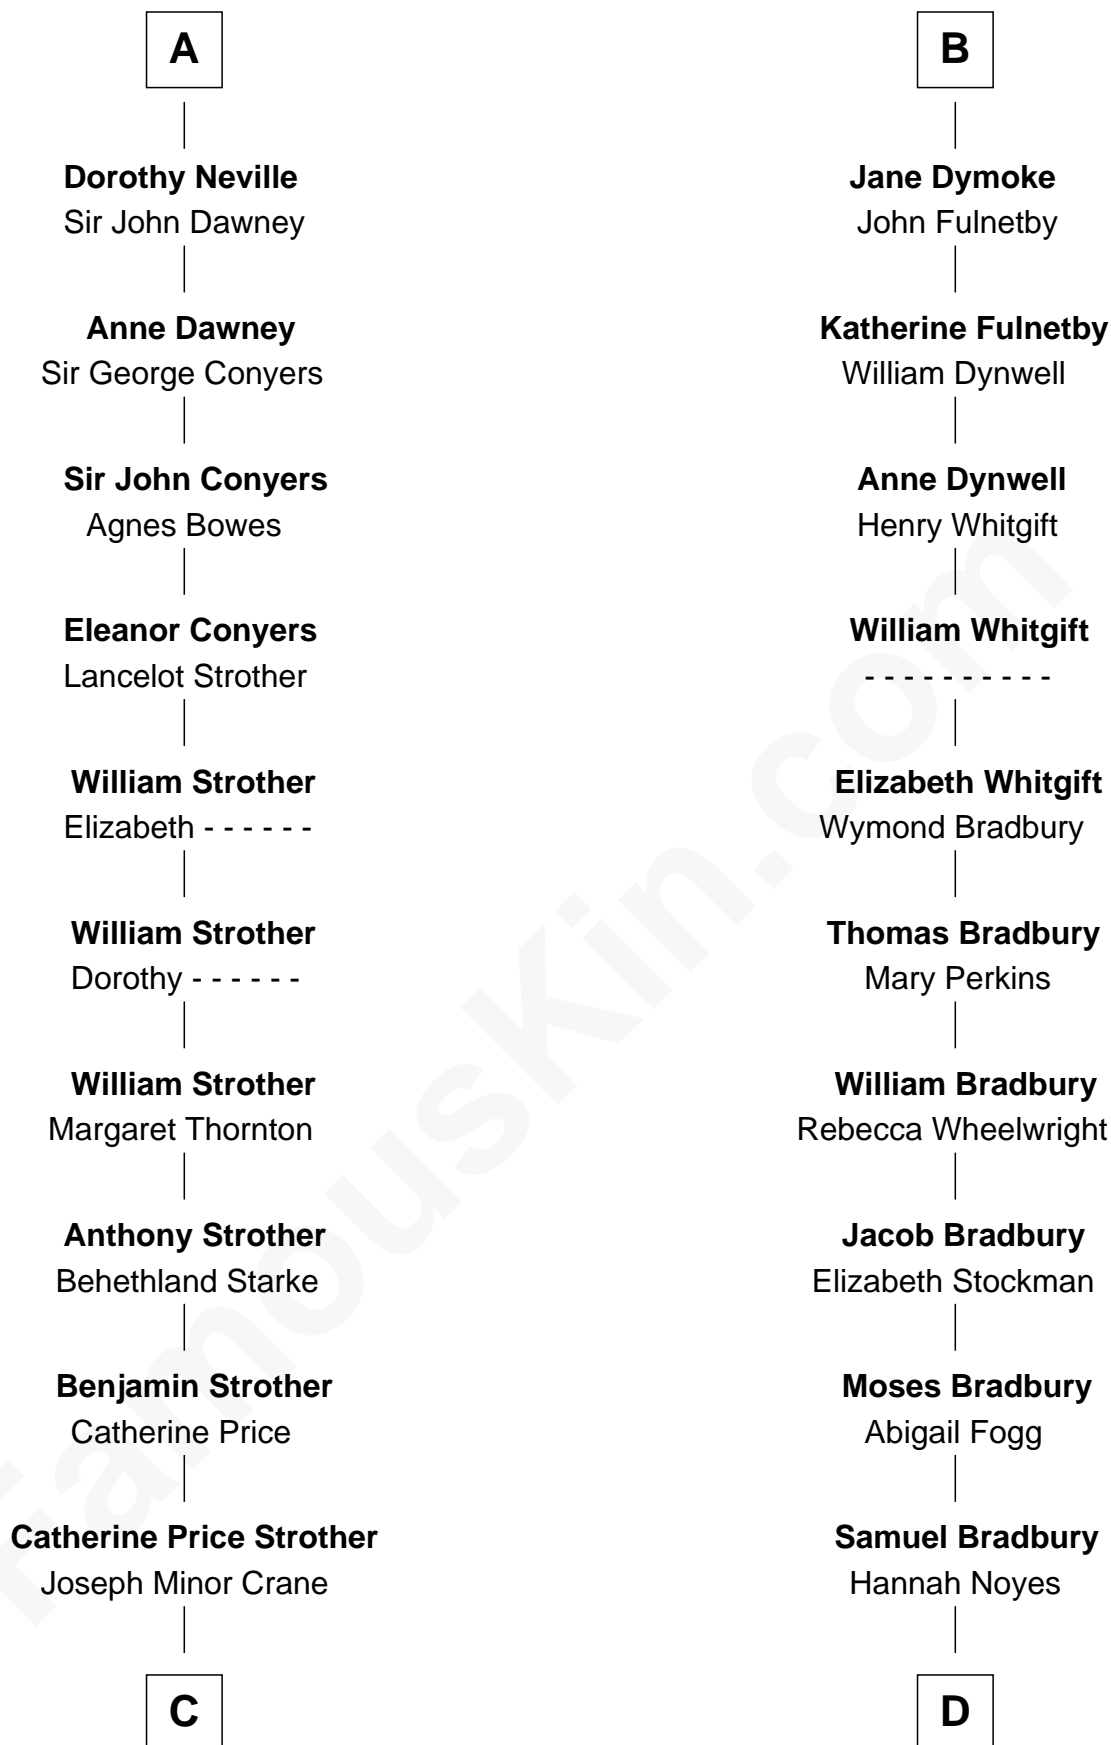

FamousKin.com
Relationship Chart of
Randolph Scott
Movie Actor

20th cousin 1 time removed of
Ray Bradbury
Author of The Martian Chronicles

C

John William Crane

Margaret Ann Sadler

Joseph Minor Crane

Lavinia Lionberger

Lucy Lionberger Crane

George Grant Scott

Randolph Scott

Movie Actor

D

Samuel Bradbury

Frances Mary Rohead

Samuel Irving Bradbury

Mary Adell Spaulding

Samuel Hinkston Bradbury

Minnie Alice Davis

Leonard Spaulding Bradbury

Esther Marie Moberg

Ray Bradbury

Author of The Martian Chronicles