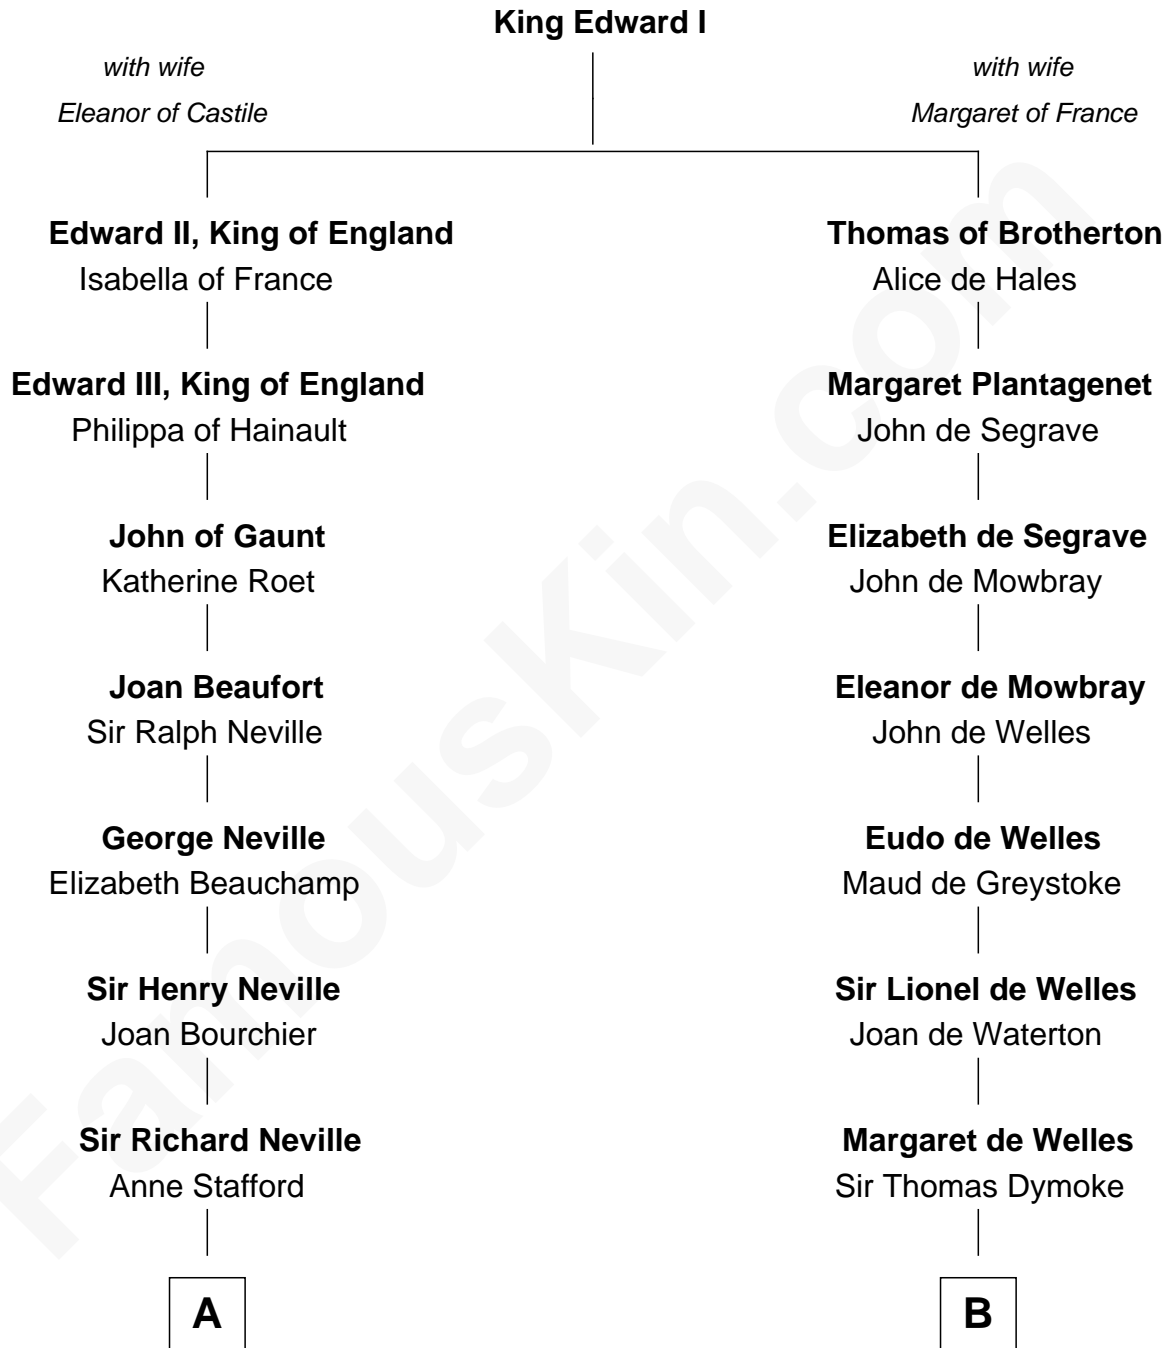

FamousKin.com
Relationship Chart of
Randolph Scott
Movie Actor

20th cousin 1 time removed of
Ray Bradbury
Author of The Martian Chronicles

C

John William Crane

Margaret Ann Sadler

Joseph Minor Crane

Lavinia Lionberger

Lucy Lionberger Crane

George Grant Scott

Randolph Scott

Movie Actor

D

Samuel Bradbury

Frances Mary Rohead

Samuel Irving Bradbury