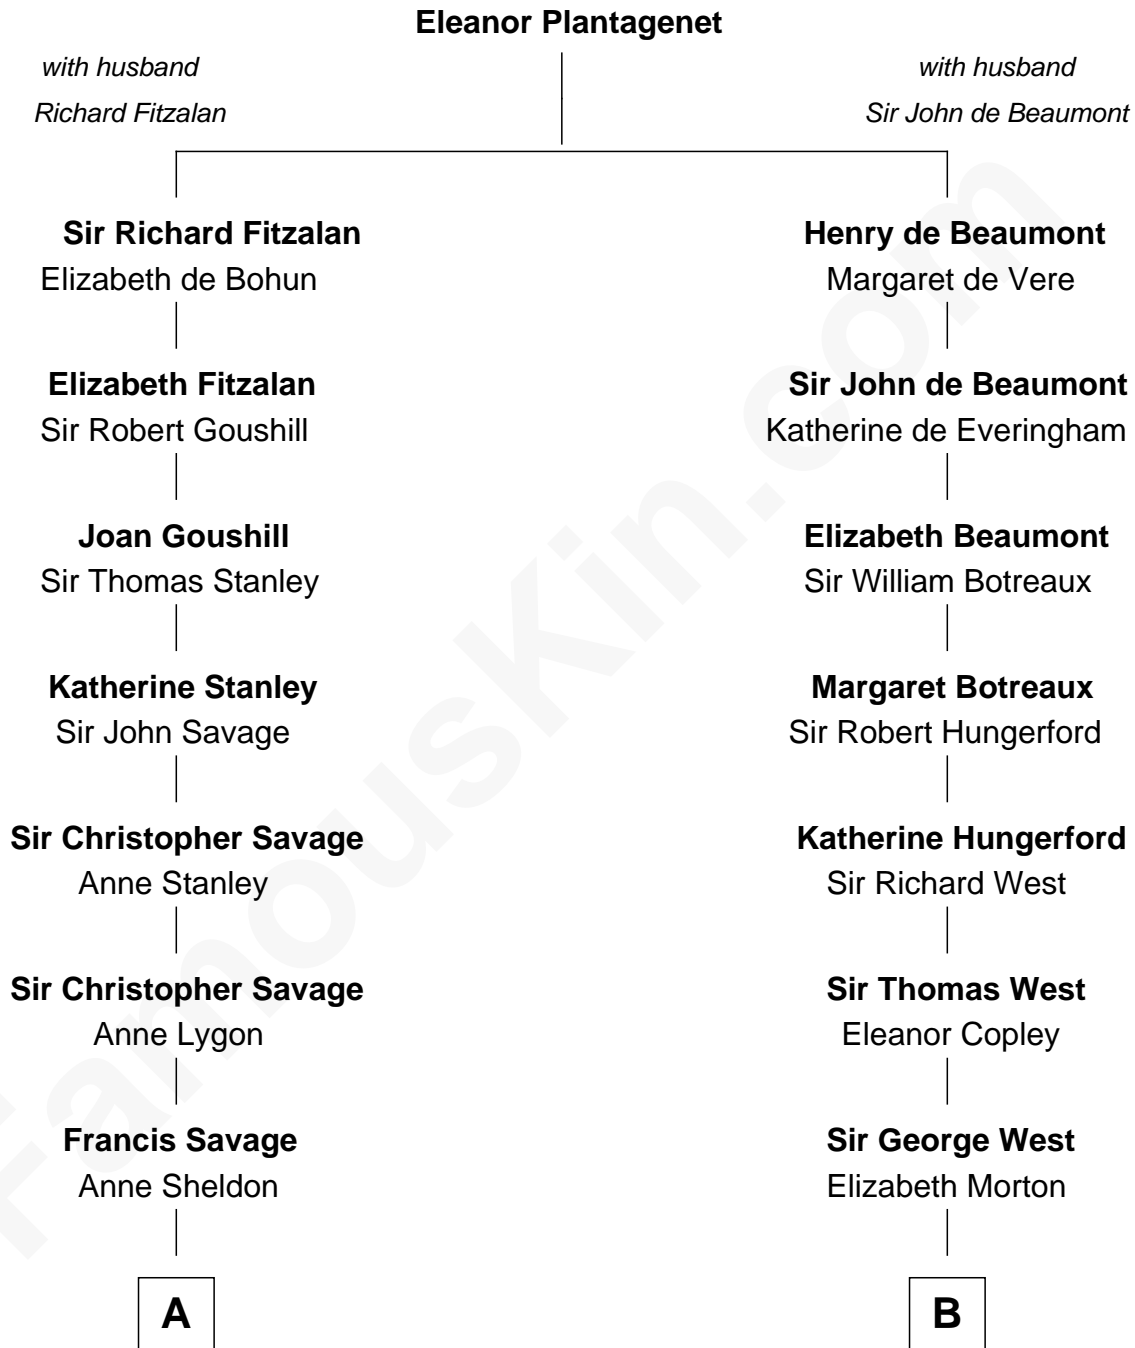

**FamousKin.com**  
**Relationship Chart of**  
**Randolph Scott**  
*Movie Actor*

18th cousin 1 time removed of  
**Ray Bradbury**  
*Author of The Martian Chronicles*

**C**

**Lucy Lionberger Crane**

George Grant Scott

**Randolph Scott**

*Movie Actor*

**D**

**Samuel Hinkston Bradbury**

Minnie Alice Davis

**Leonard Spaulding Bradbury**

Esther Marie Moberg

**Ray Bradbury**