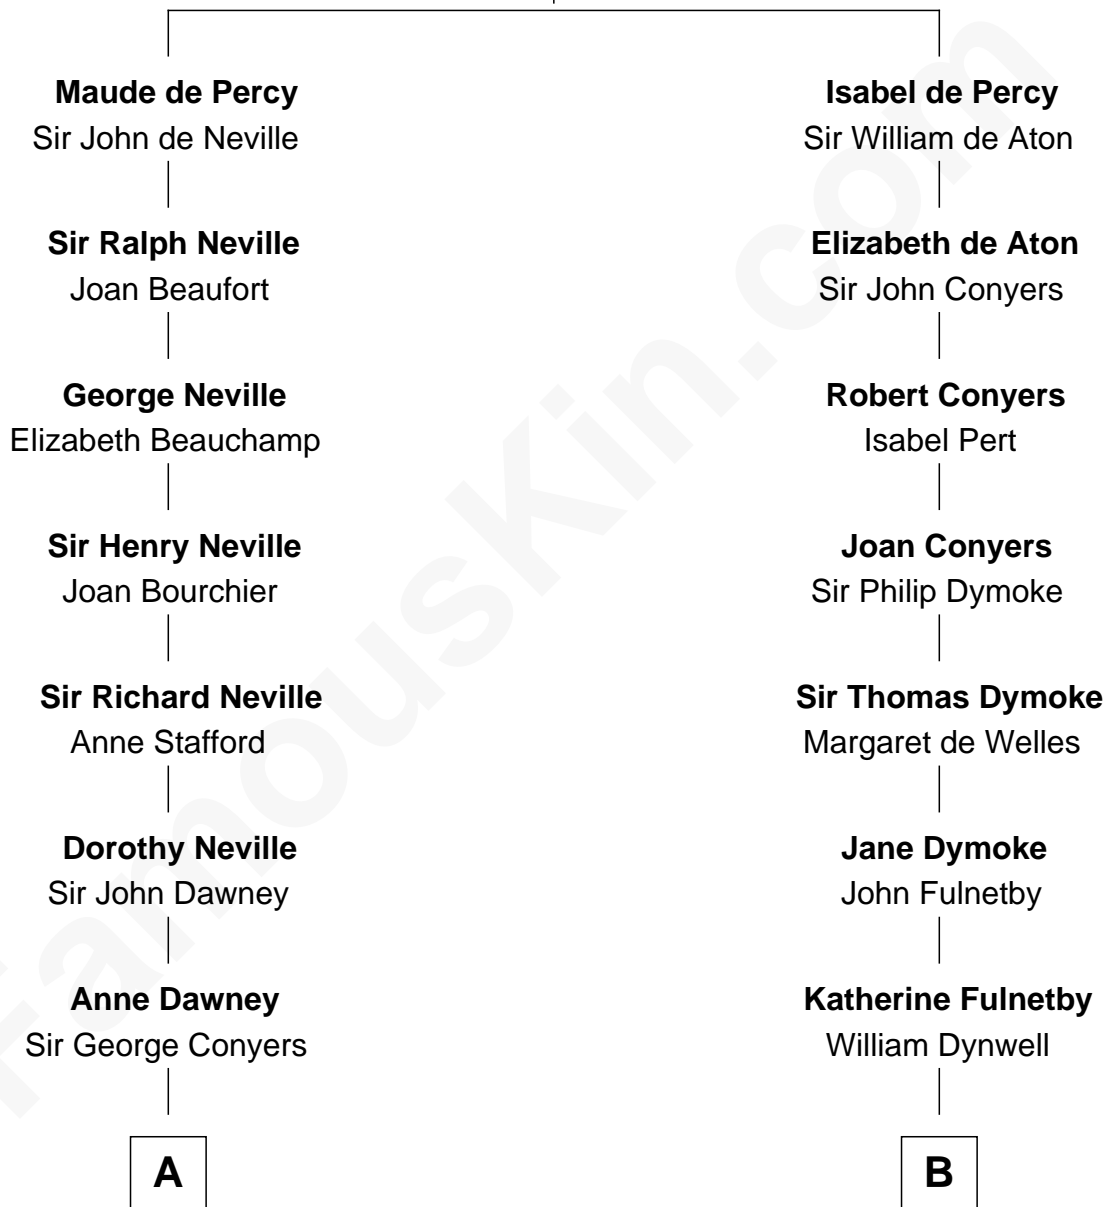

FamousKin.com Relationship Chart of

Randolph Scott

Movie Actor

18th cousin 1 time removed of

Ray Bradbury

Author of The Martian Chronicles

Sir Henry de Percy

Idoine de Clifford

C

Lucy Lionberger Crane

George Grant Scott

Randolph Scott

Movie Actor

D

Samuel Hinkston Bradbury

Minnie Alice Davis