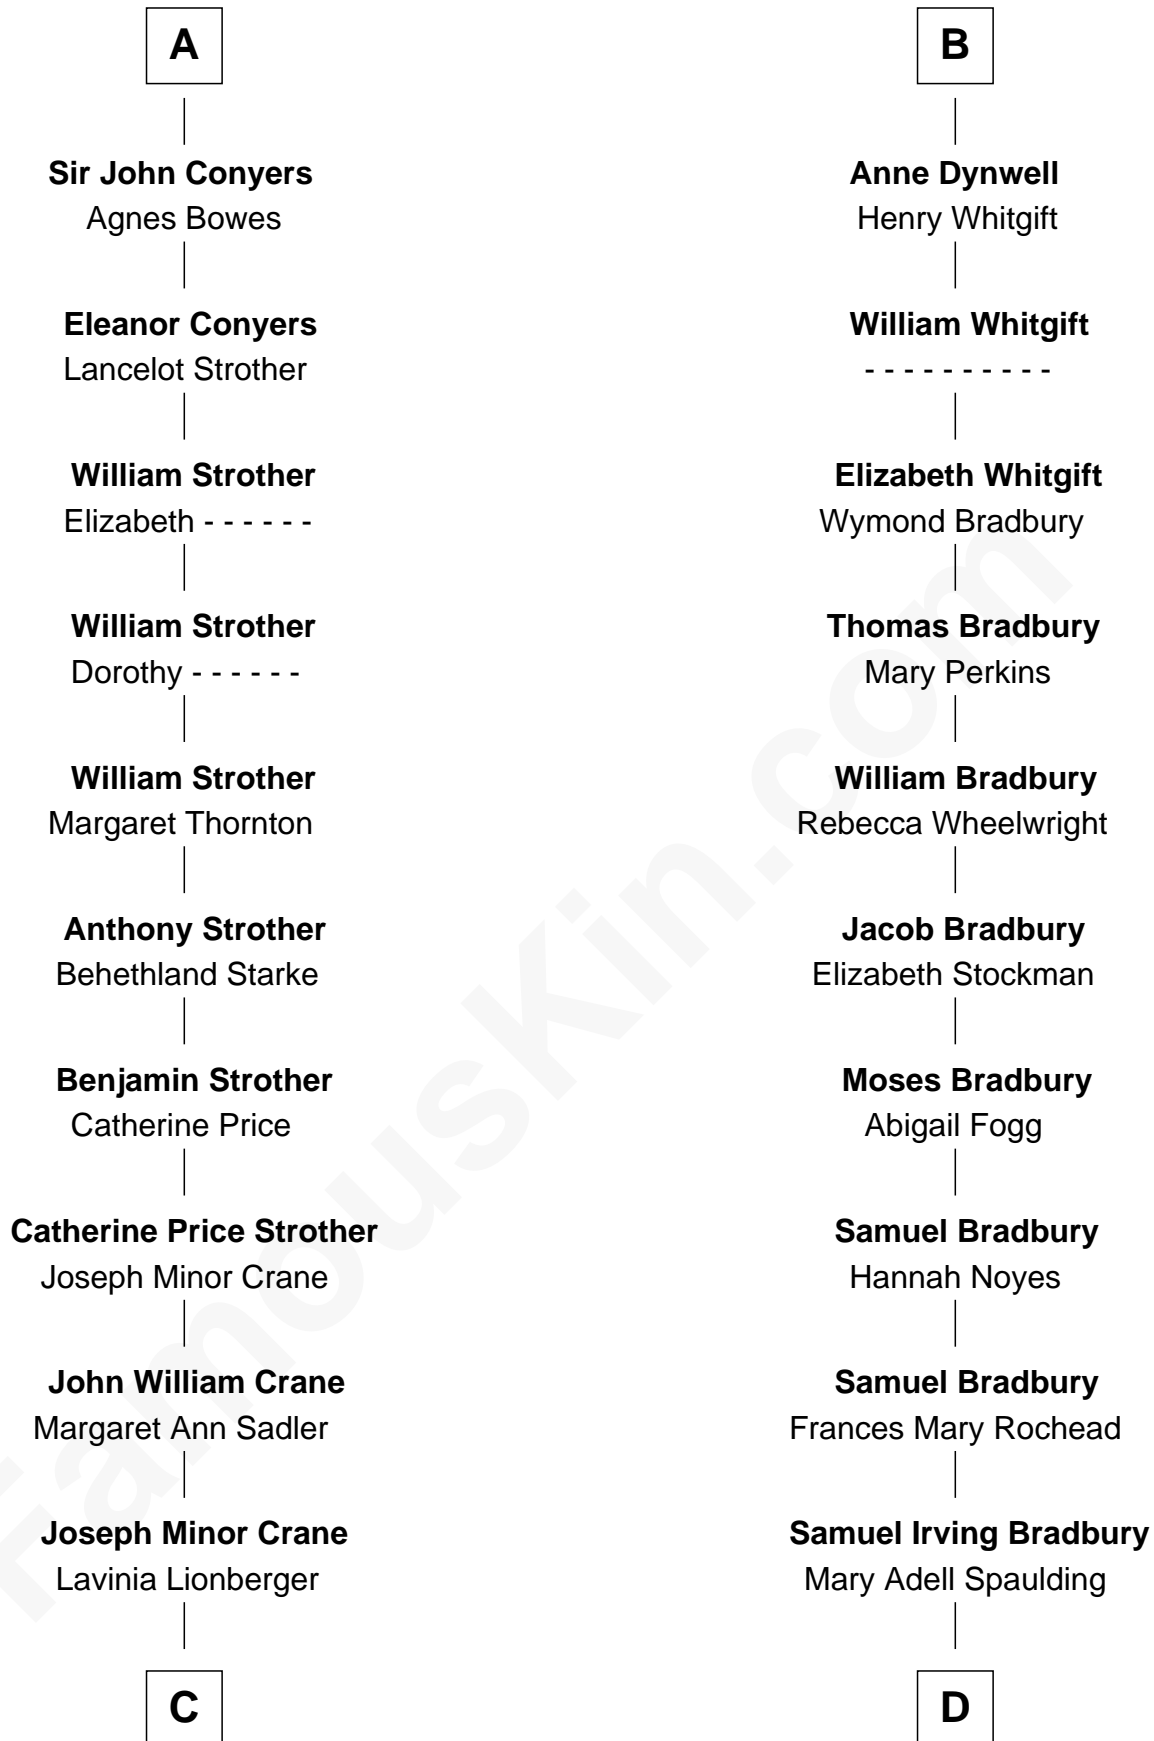

FamousKin.com Relationship Chart of

Randolph Scott

Movie Actor

18th cousin 1 time removed of

Ray Bradbury

Author of The Martian Chronicles

Sir Henry de Percy

Idoine de Clifford

C

Lucy Lionberger Crane

George Grant Scott

Randolph Scott

Movie Actor

D

Samuel Hinkston Bradbury

Minnie Alice Davis

Leonard Spaulding Bradbury

Esther Marie Moberg

Ray Bradbury

Author of The Martian Chronicles

FamousKin.com