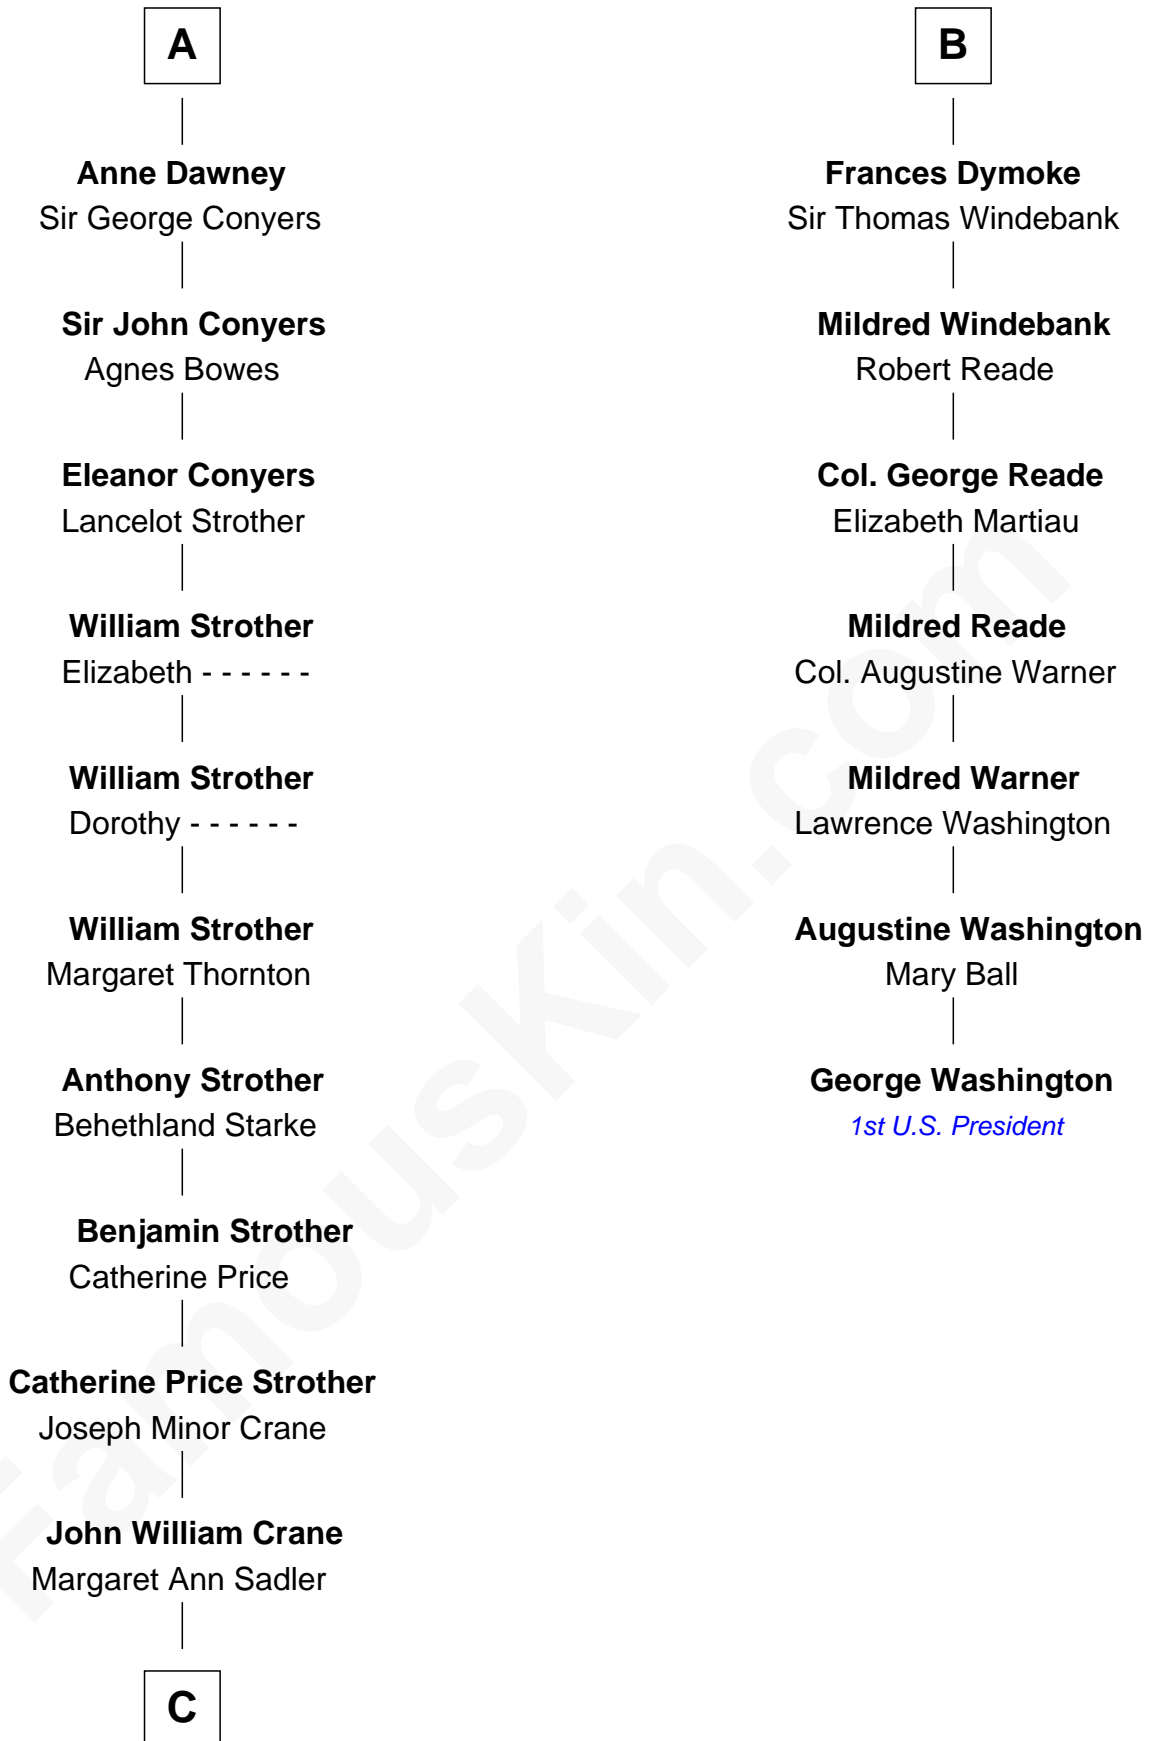

FamousKin.com
Relationship Chart of
Randolph Scott
Movie Actor

13th cousin 6 times removed of
George Washington
1st U.S. President

C

—
Joseph Minor Crane

Lavinia Lionberger

—
Lucy Lionberger Crane

George Grant Scott

—
Randolph Scott

Movie Actor

FamousKin.com