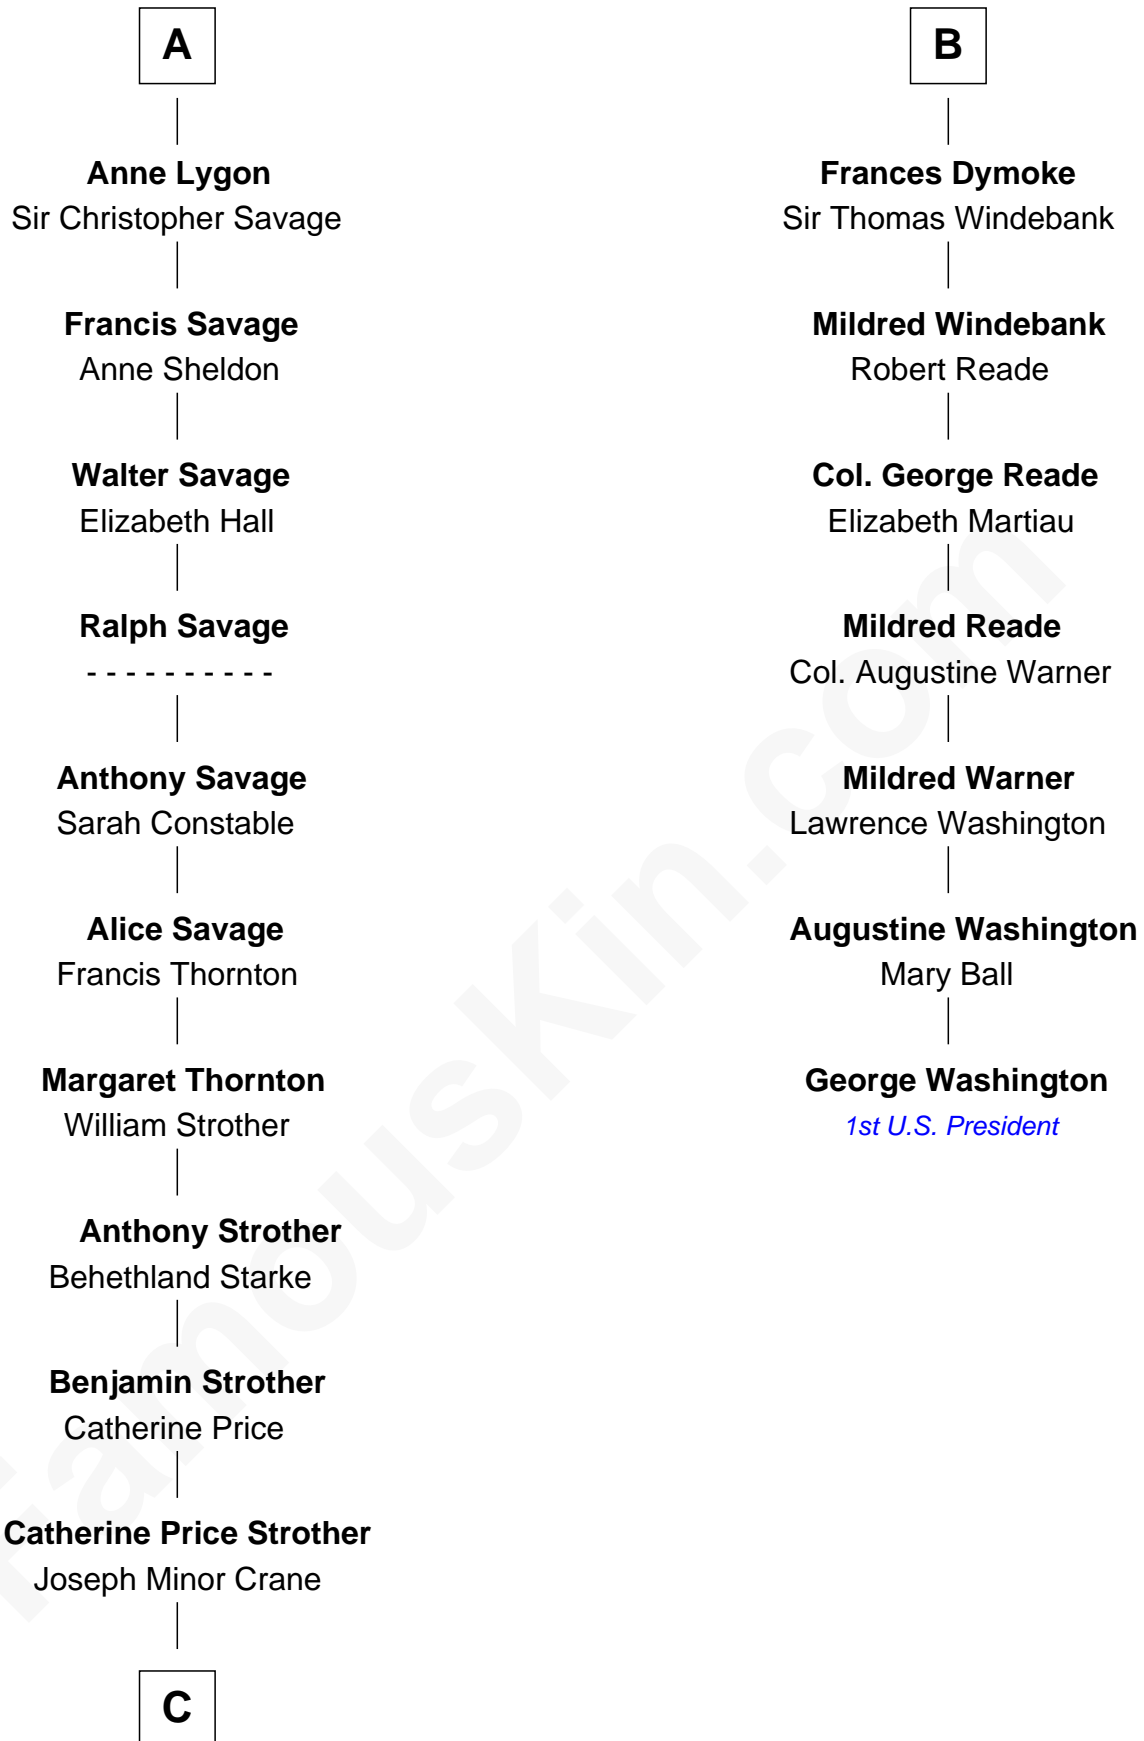

FamousKin.com
Relationship Chart of
Randolph Scott
Movie Actor

13th cousin 7 times removed of
George Washington
1st U.S. President

C

—
John William Crane

Margaret Ann Sadler

—
Joseph Minor Crane

Lavinia Lionberger

—
Lucy Lionberger Crane

George Grant Scott

—
Randolph Scott

Movie Actor

FamousKin.com