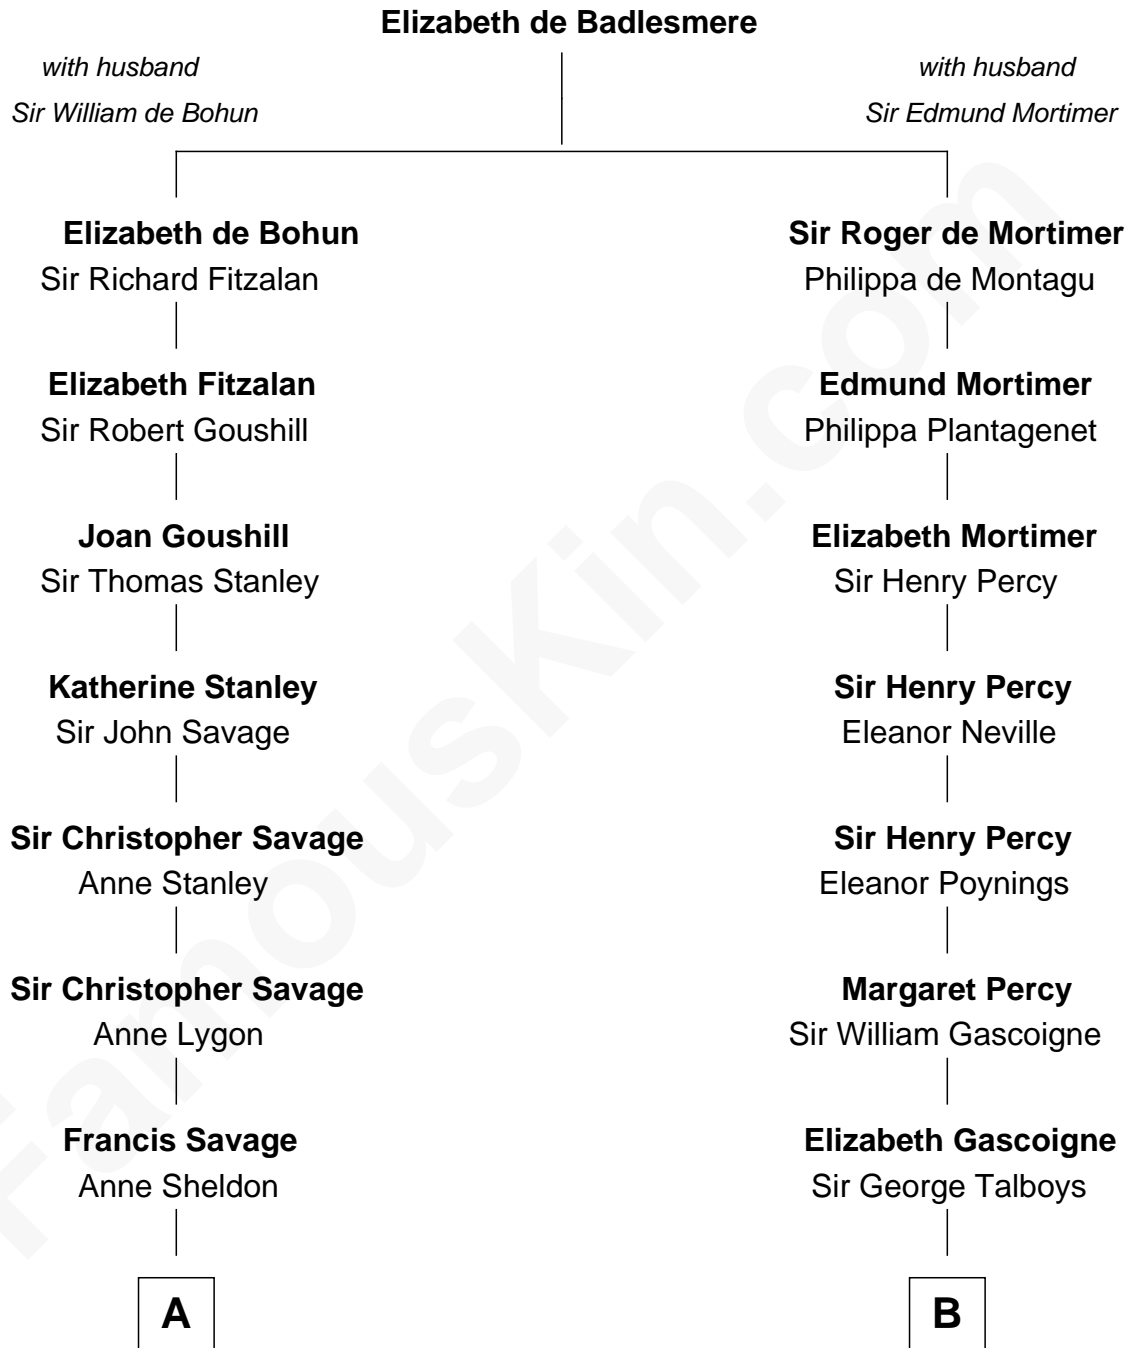

FamousKin.com
Relationship Chart of
Randolph Scott
Movie Actor

14th cousin 4 times removed of
George Washington
1st U.S. President

C

—
Lucy Lionberger Crane

George Grant Scott

—
Randolph Scott

Movie Actor

FamousKin.com