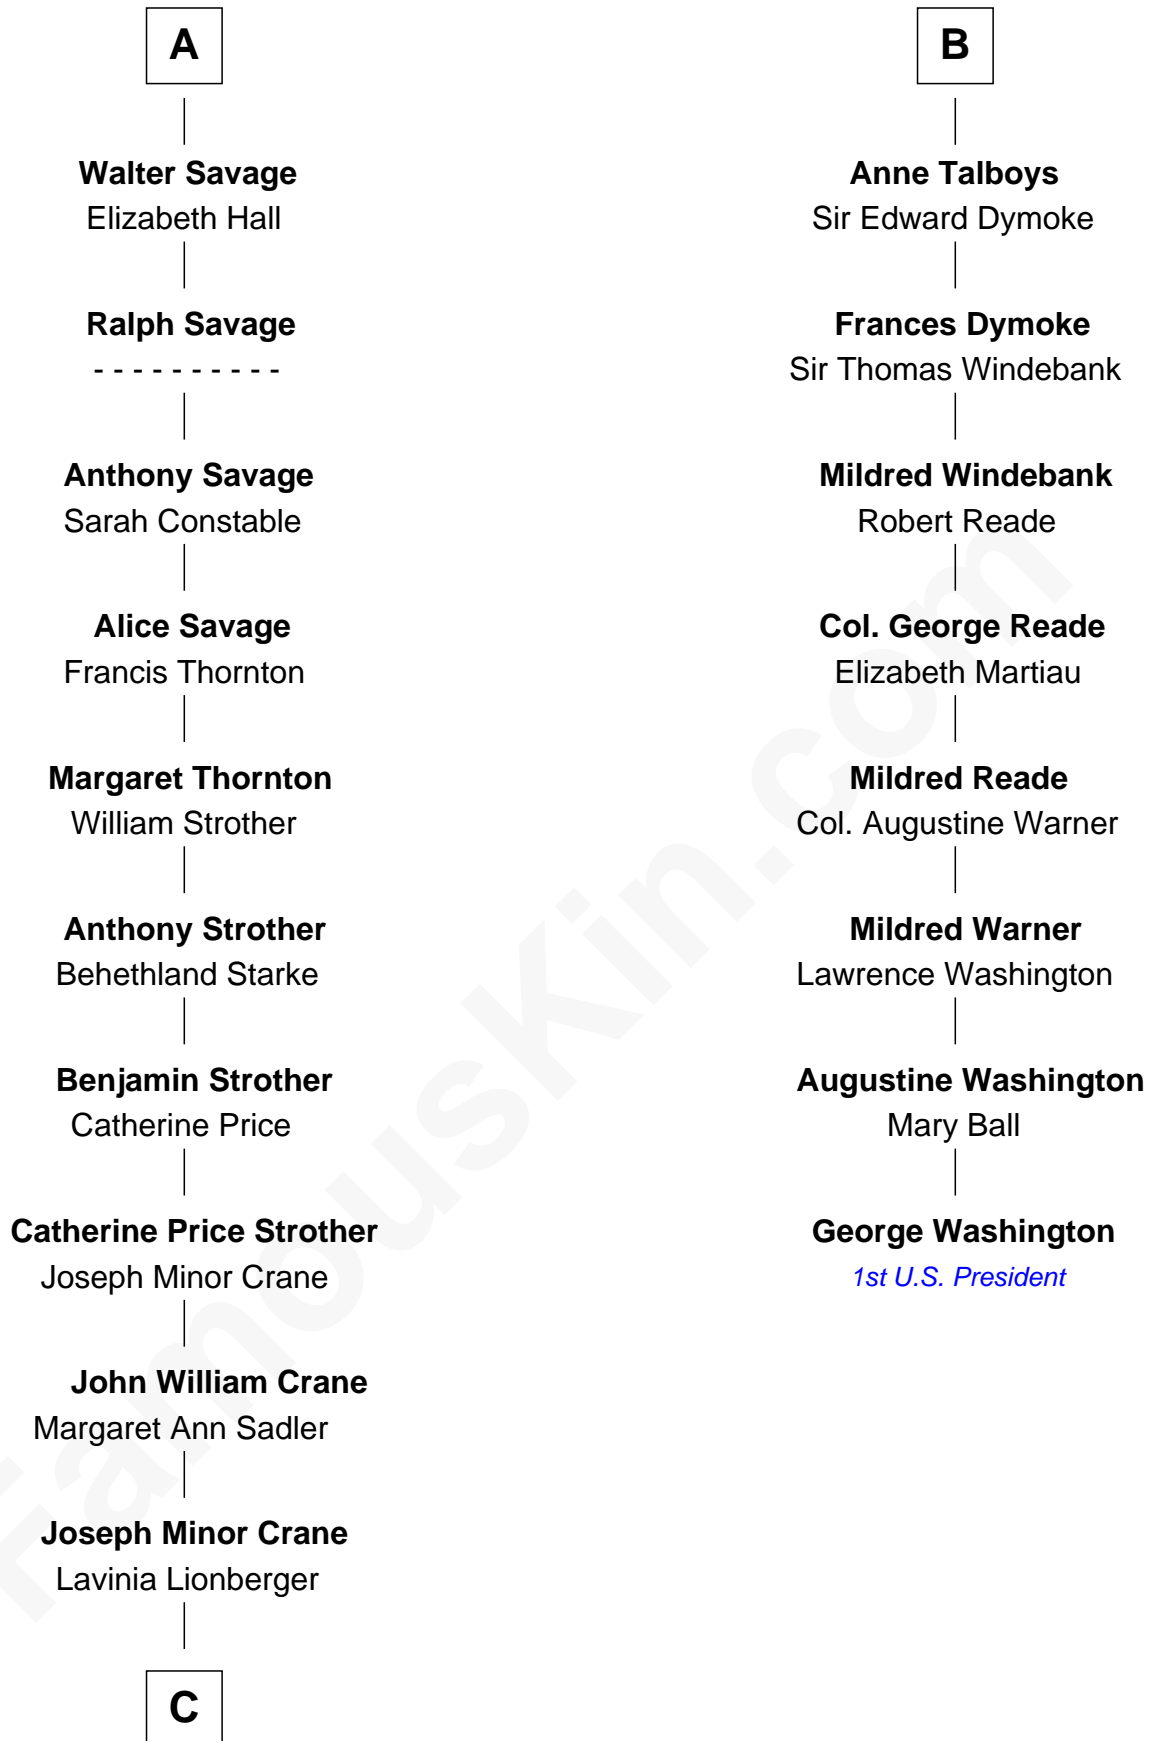

FamousKin.com
Relationship Chart of
Randolph Scott
Movie Actor

14th cousin 4 times removed of
George Washington
1st U.S. President

C

—
Lucy Lionberger Crane

George Grant Scott

—
Randolph Scott

Movie Actor

FamousKin.com