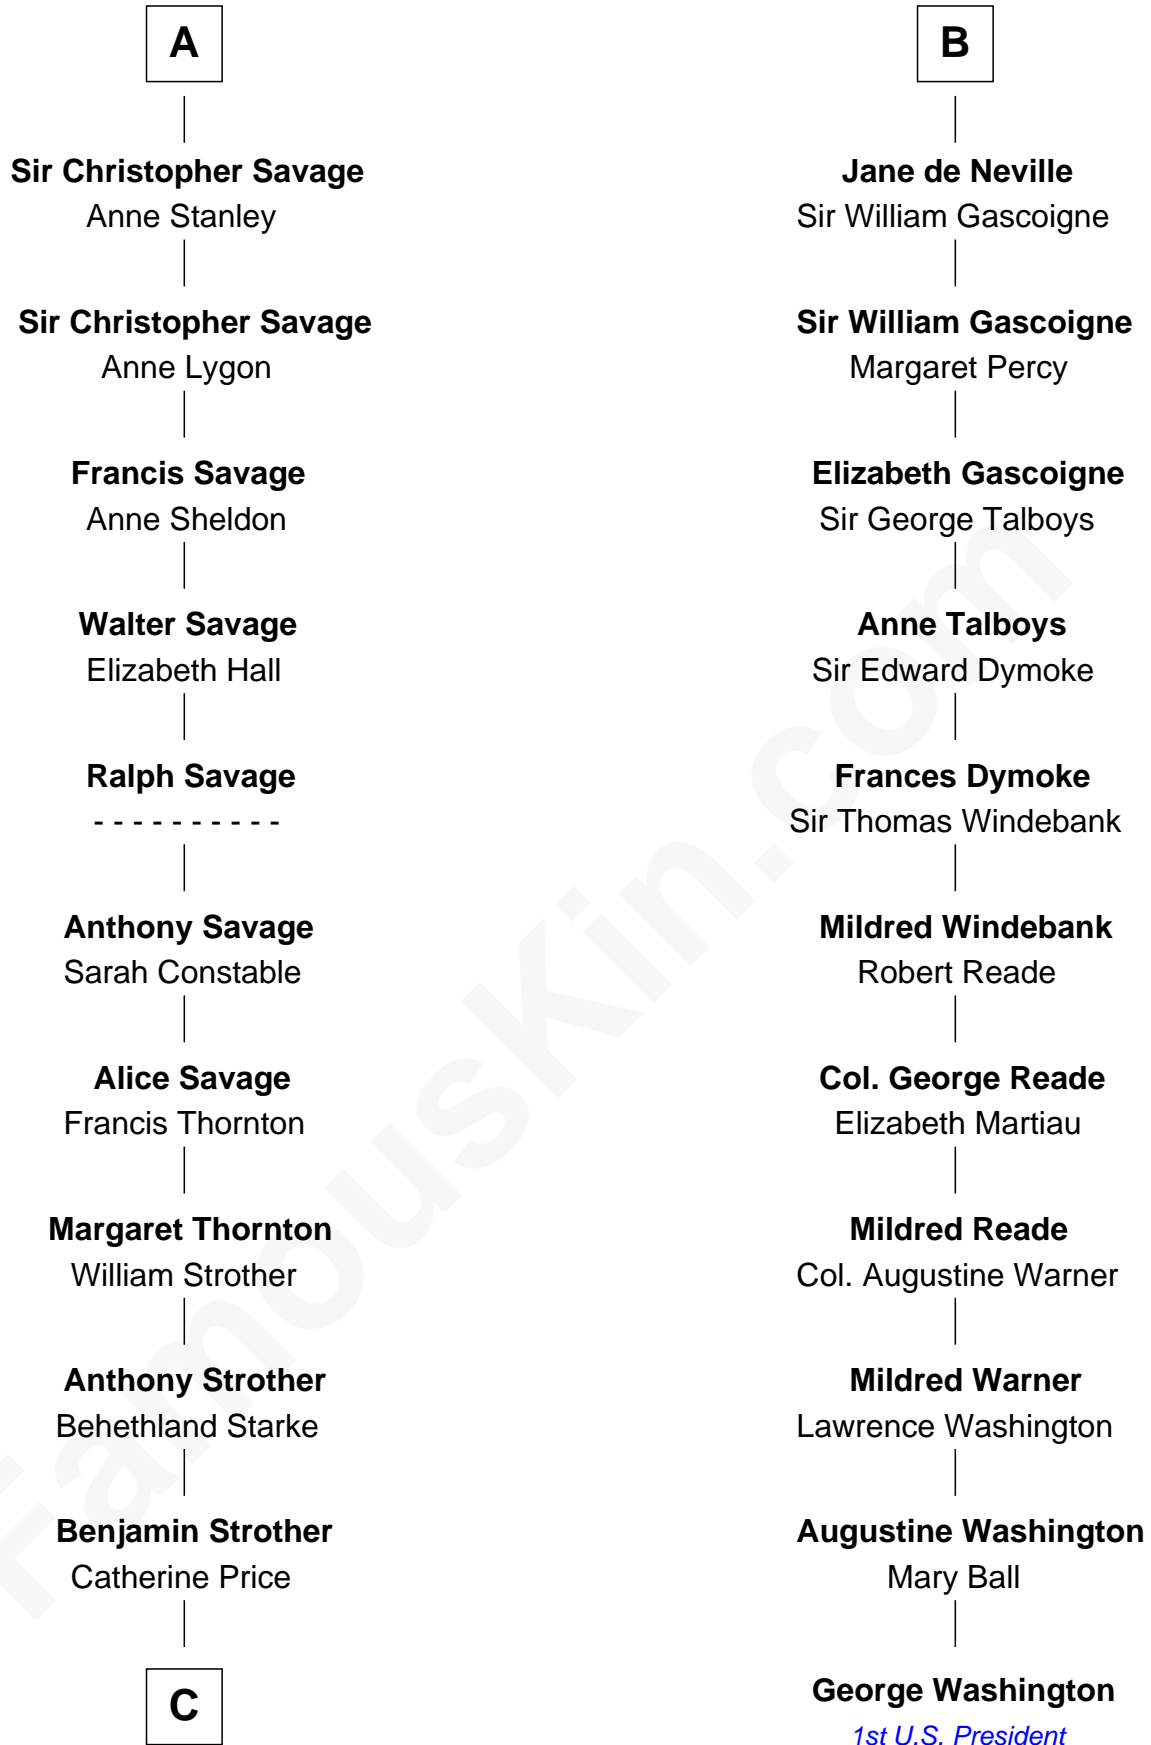

**FamousKin.com**  
**Relationship Chart of**  
**Randolph Scott**  
*Movie Actor*

17th cousin 4 times removed of  
**George Washington**  
*1st U.S. President*

**Sir Humphrey de Bohun**  
 Eleanor de Braiose

**C**

—  
**Catherine Price Strother**

Joseph Minor Crane

—  
**John William Crane**

Margaret Ann Sadler

—  
**Joseph Minor Crane**

Lavinia Lionberger

—  
**Lucy Lionberger Crane**

George Grant Scott

—  
**Randolph Scott**

*Movie Actor*