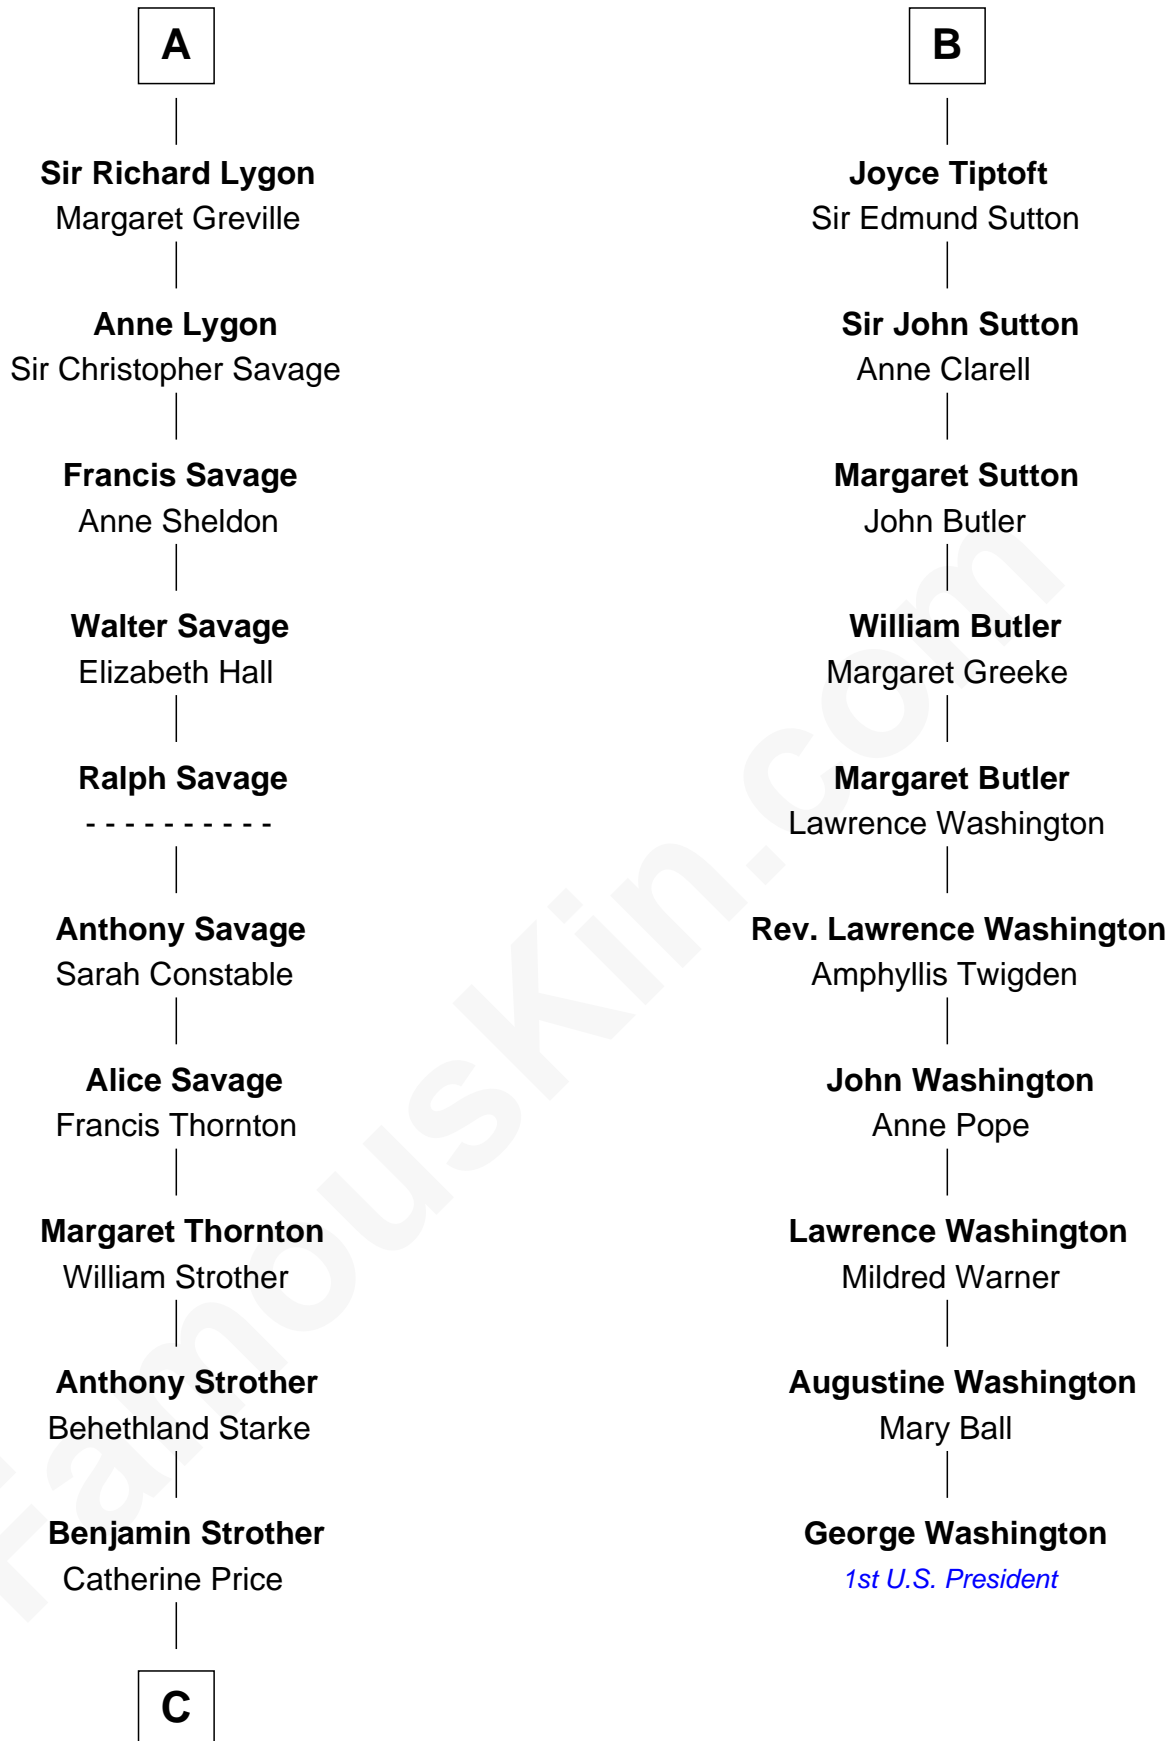

FamousKin.com
Relationship Chart of
Randolph Scott
Movie Actor

16th cousin 5 times removed of
George Washington
1st U.S. President

C

—
Catherine Price Strother

Joseph Minor Crane

—
John William Crane

Margaret Ann Sadler

—
Joseph Minor Crane

Lavinia Lionberger

—
Lucy Lionberger Crane

George Grant Scott

—
Randolph Scott

Movie Actor